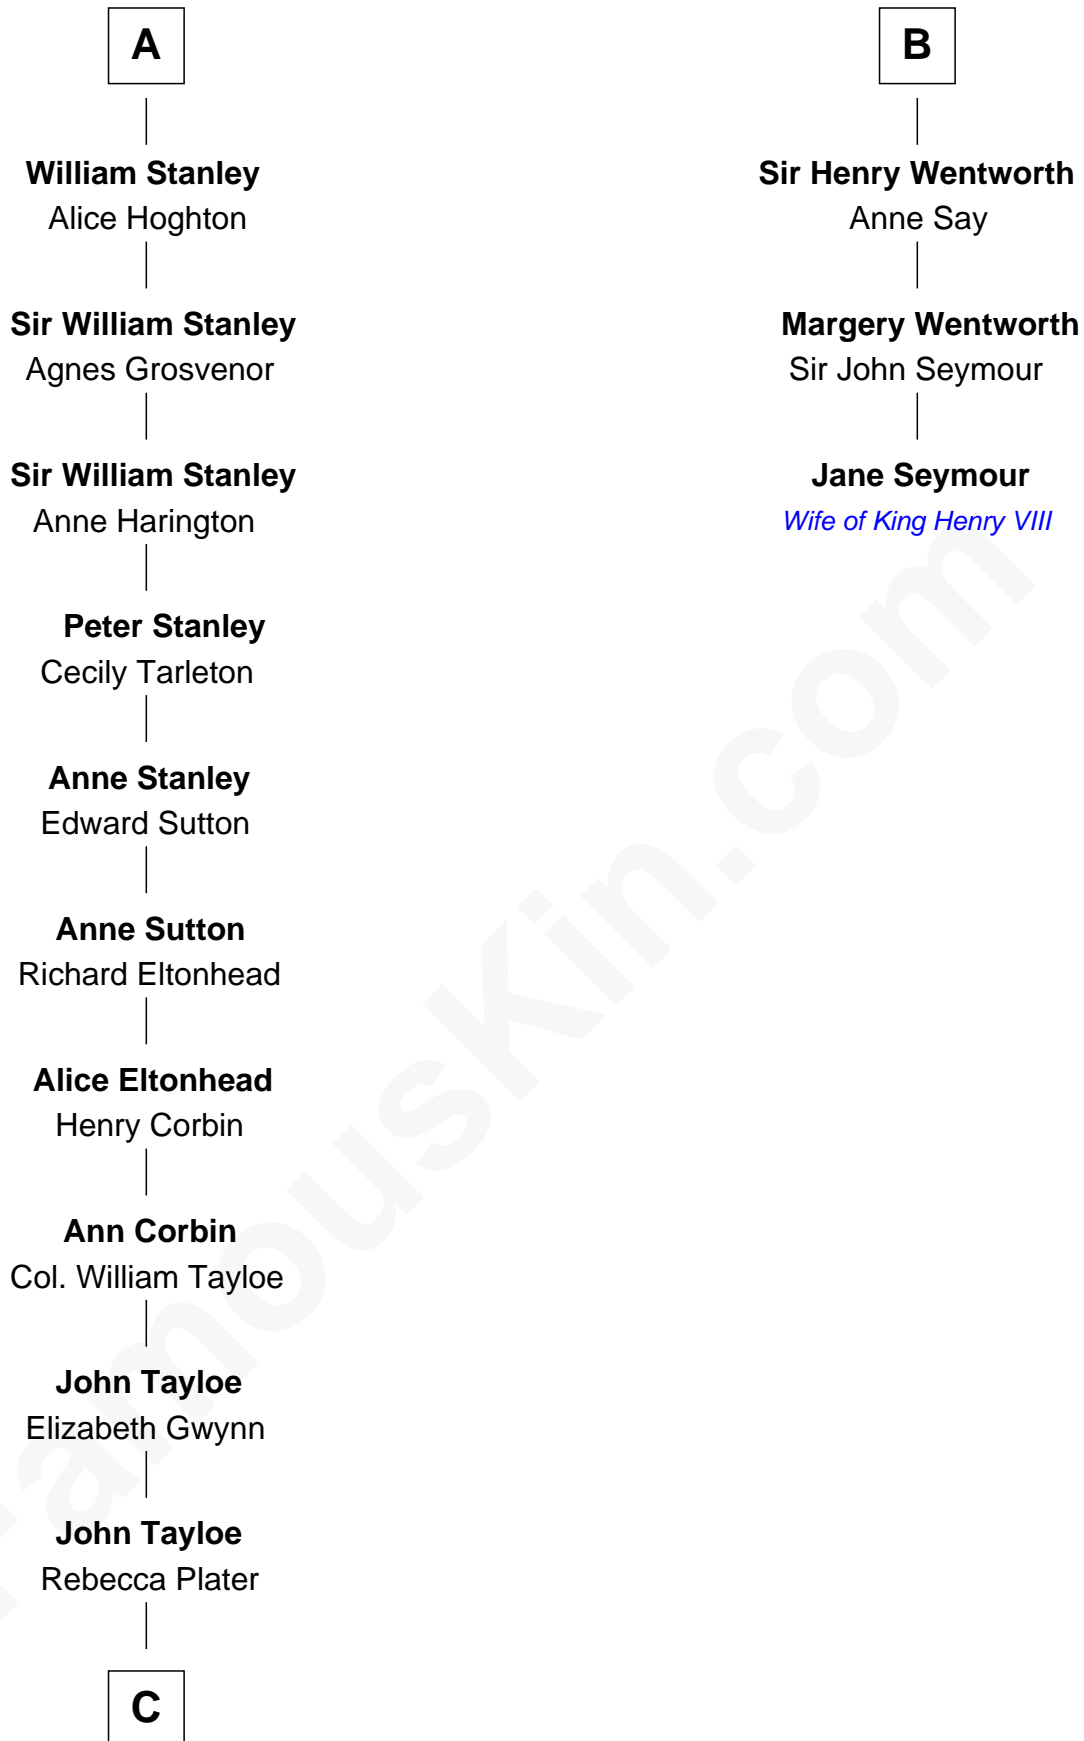

FamousKin.com

Relationship Chart of

Henry Lloyd

40th Governor of Maryland

9th cousin 11 times removed of

Jane Seymour

3rd Wife of King Henry VIII

C

Elizabeth Tayloe
Col. Edward Lloyd

Col. Edward Lloyd
Sally Scott Murray

Daniel Lloyd
Catherine Henry

Henry Lloyd
40th Governor of Maryland

FamousKin.com