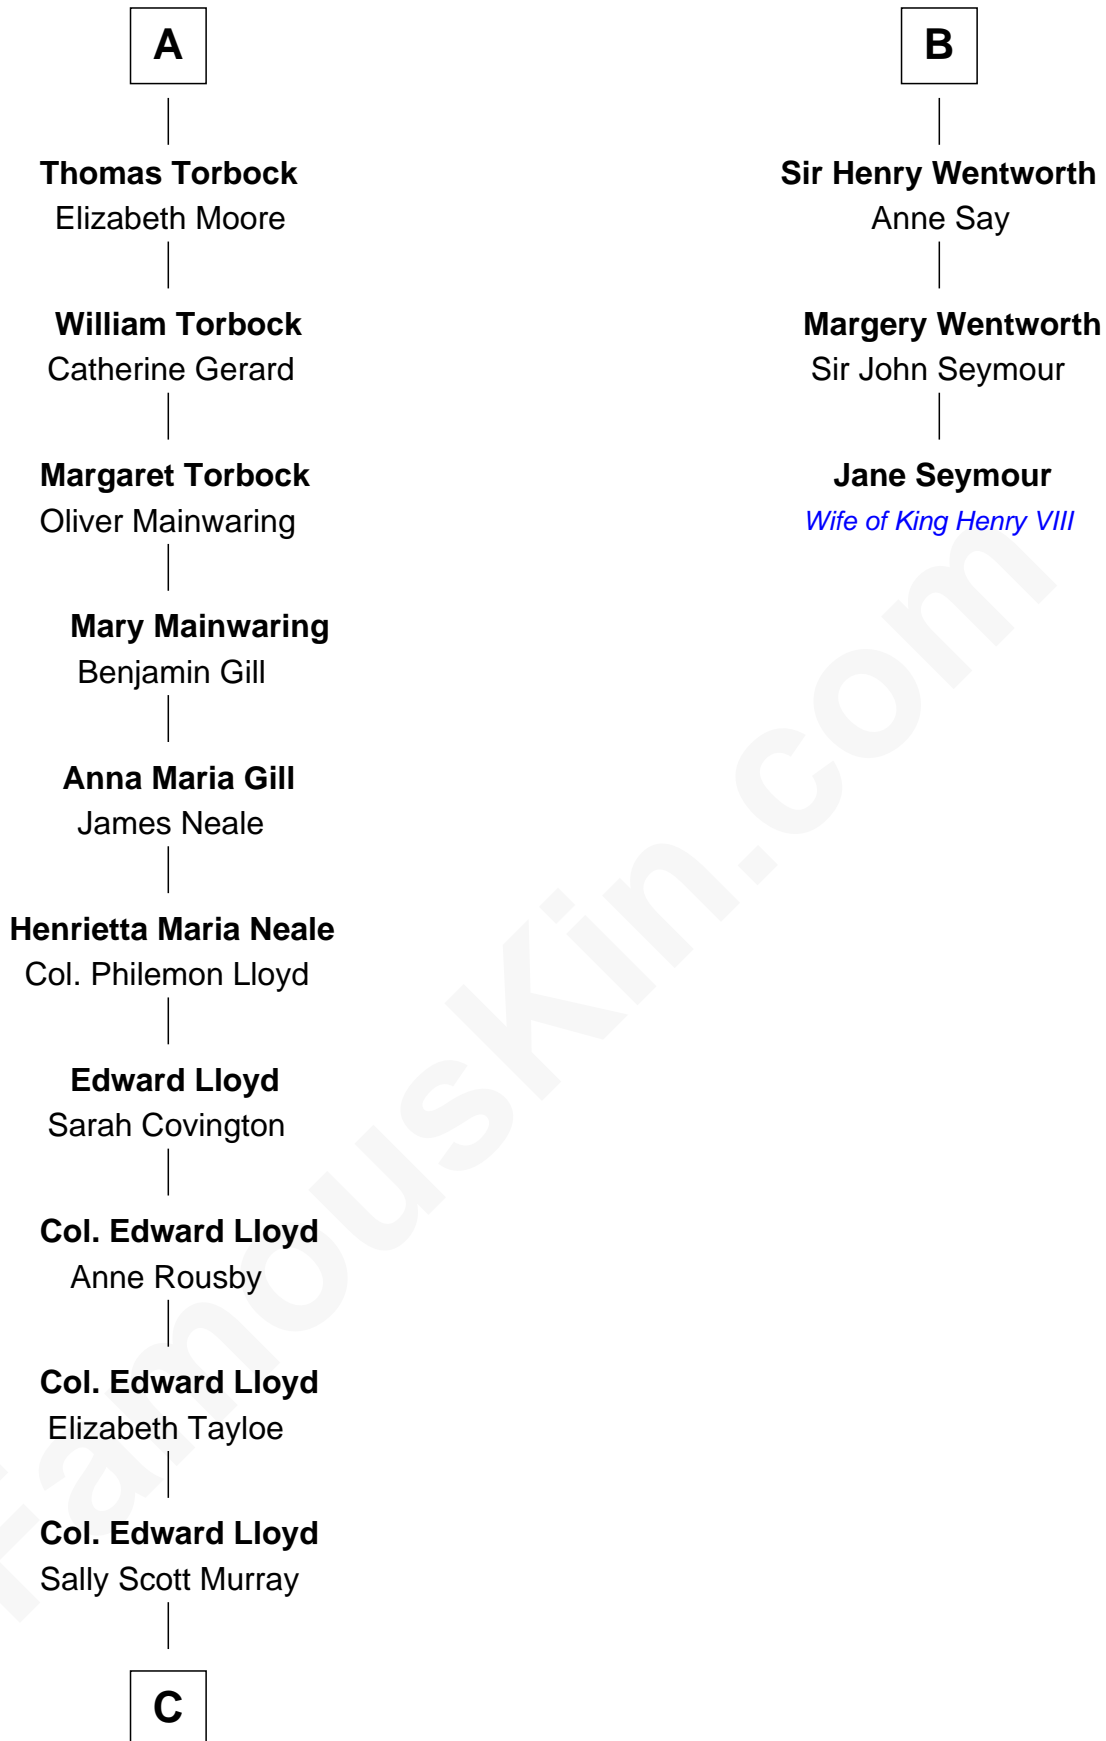

FamousKin.com

Relationship Chart of

Henry Lloyd

40th Governor of Maryland

9th cousin 9 times removed of

Jane Seymour

3rd Wife of King Henry VIII

C

—
Daniel Lloyd
Catherine Henry

—
Henry Lloyd
40th Governor of Maryland

FamousKin.com