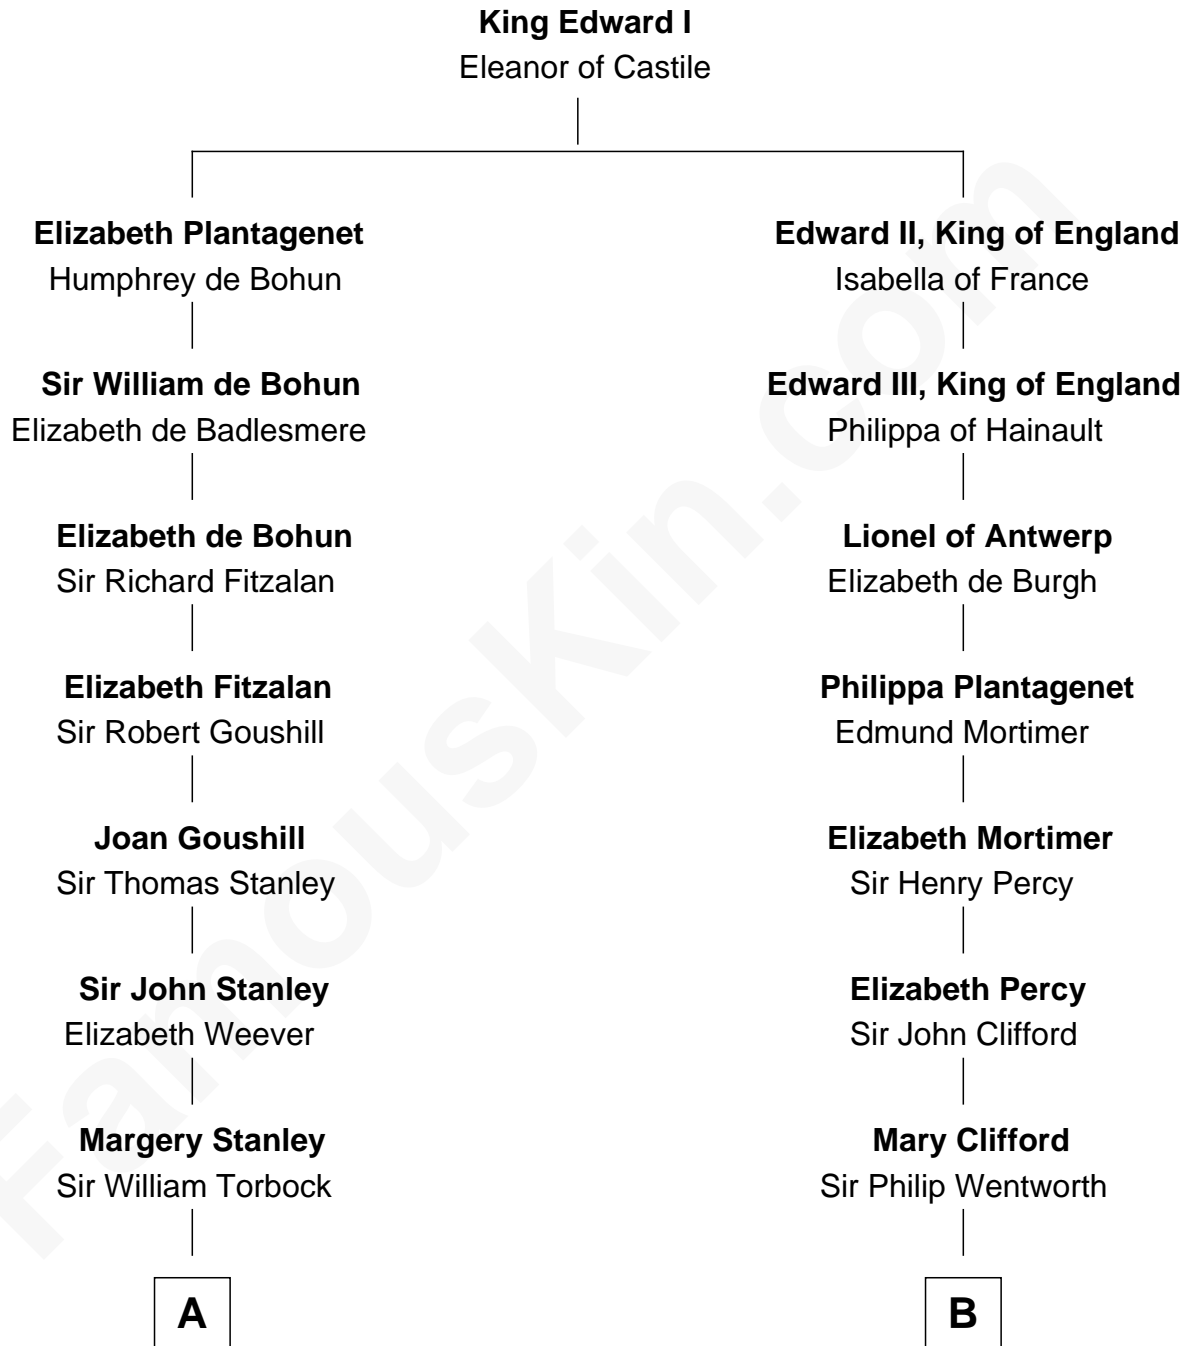

FamousKin.com

Relationship Chart of

Henry Lloyd

40th Governor of Maryland

9th cousin 9 times removed of

Jane Seymour

3rd Wife of King Henry VIII

C

—
Daniel Lloyd
Catherine Henry

—
Henry Lloyd
40th Governor of Maryland

FamousKin.com