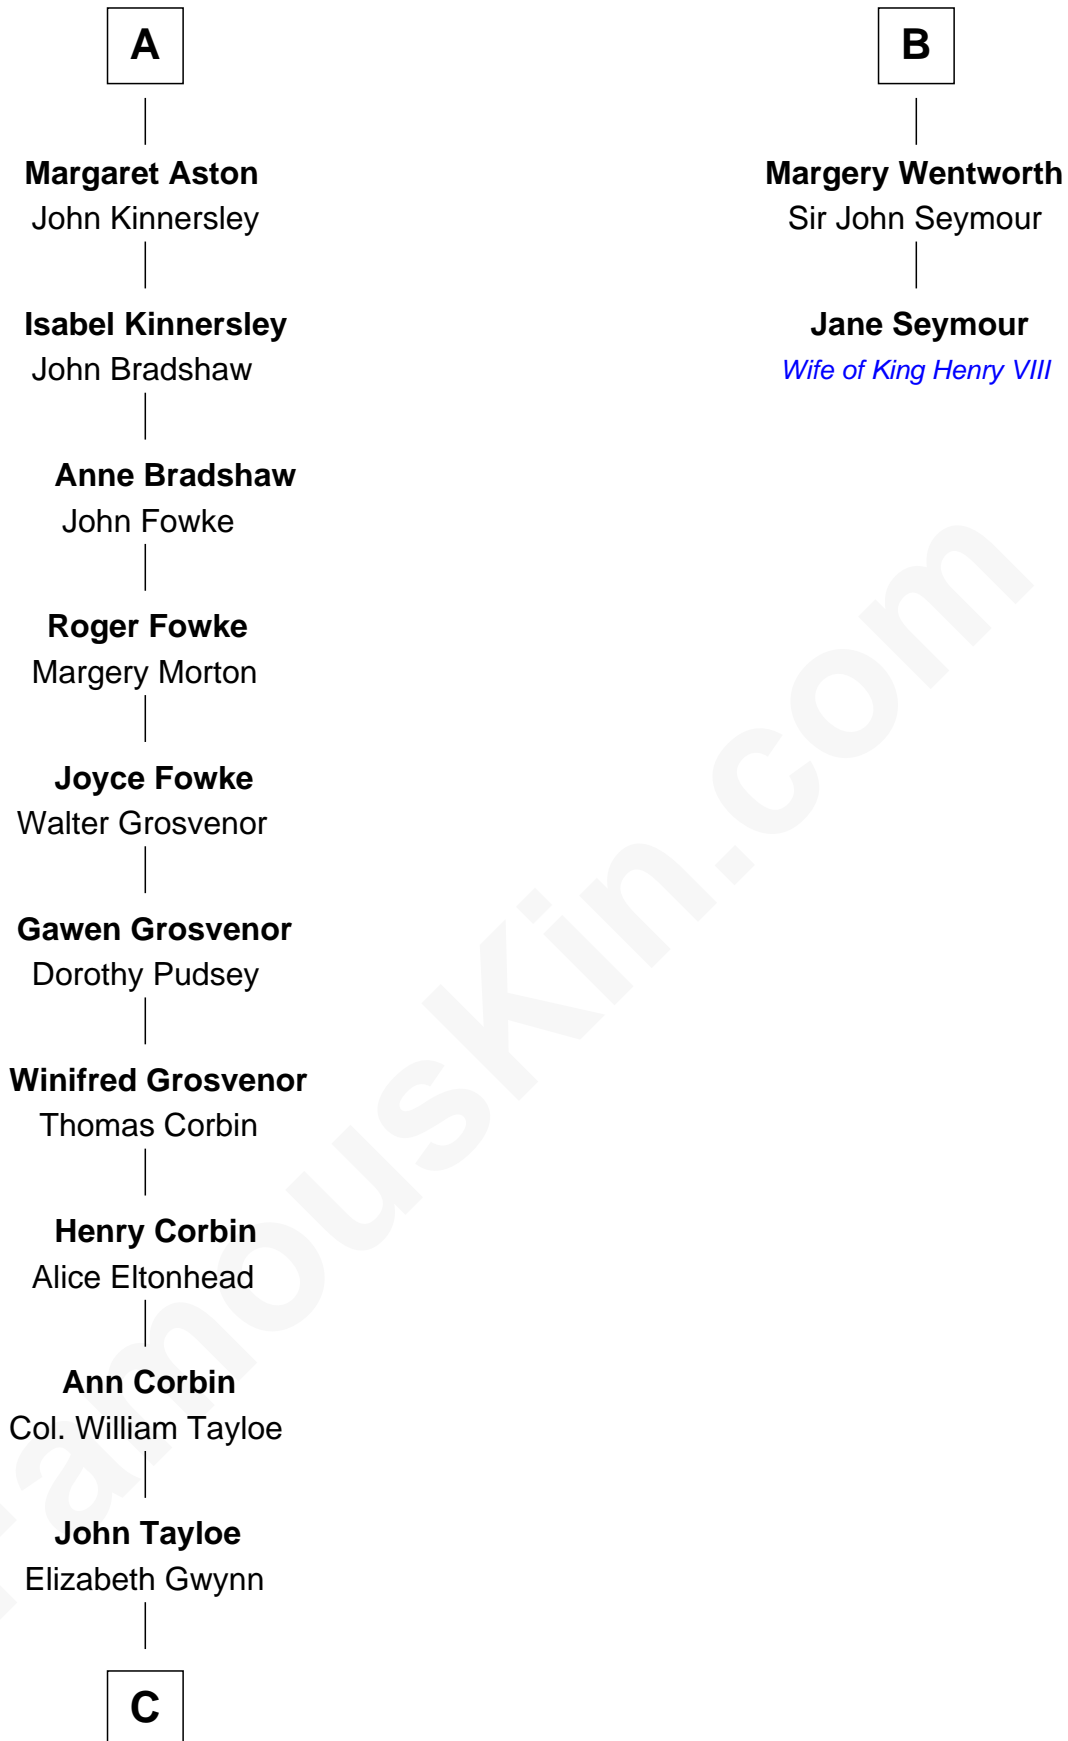

FamousKin.com

Relationship Chart of

Henry Lloyd

40th Governor of Maryland

8th cousin 13 times removed of

Jane Seymour

3rd Wife of King Henry VIII

C

John Tayloe
Rebecca Plater

Elizabeth Tayloe
Col. Edward Lloyd

Col. Edward Lloyd
Sally Scott Murray

Daniel Lloyd
Catherine Henry

Henry Lloyd
40th Governor of Maryland

FamousKin.com