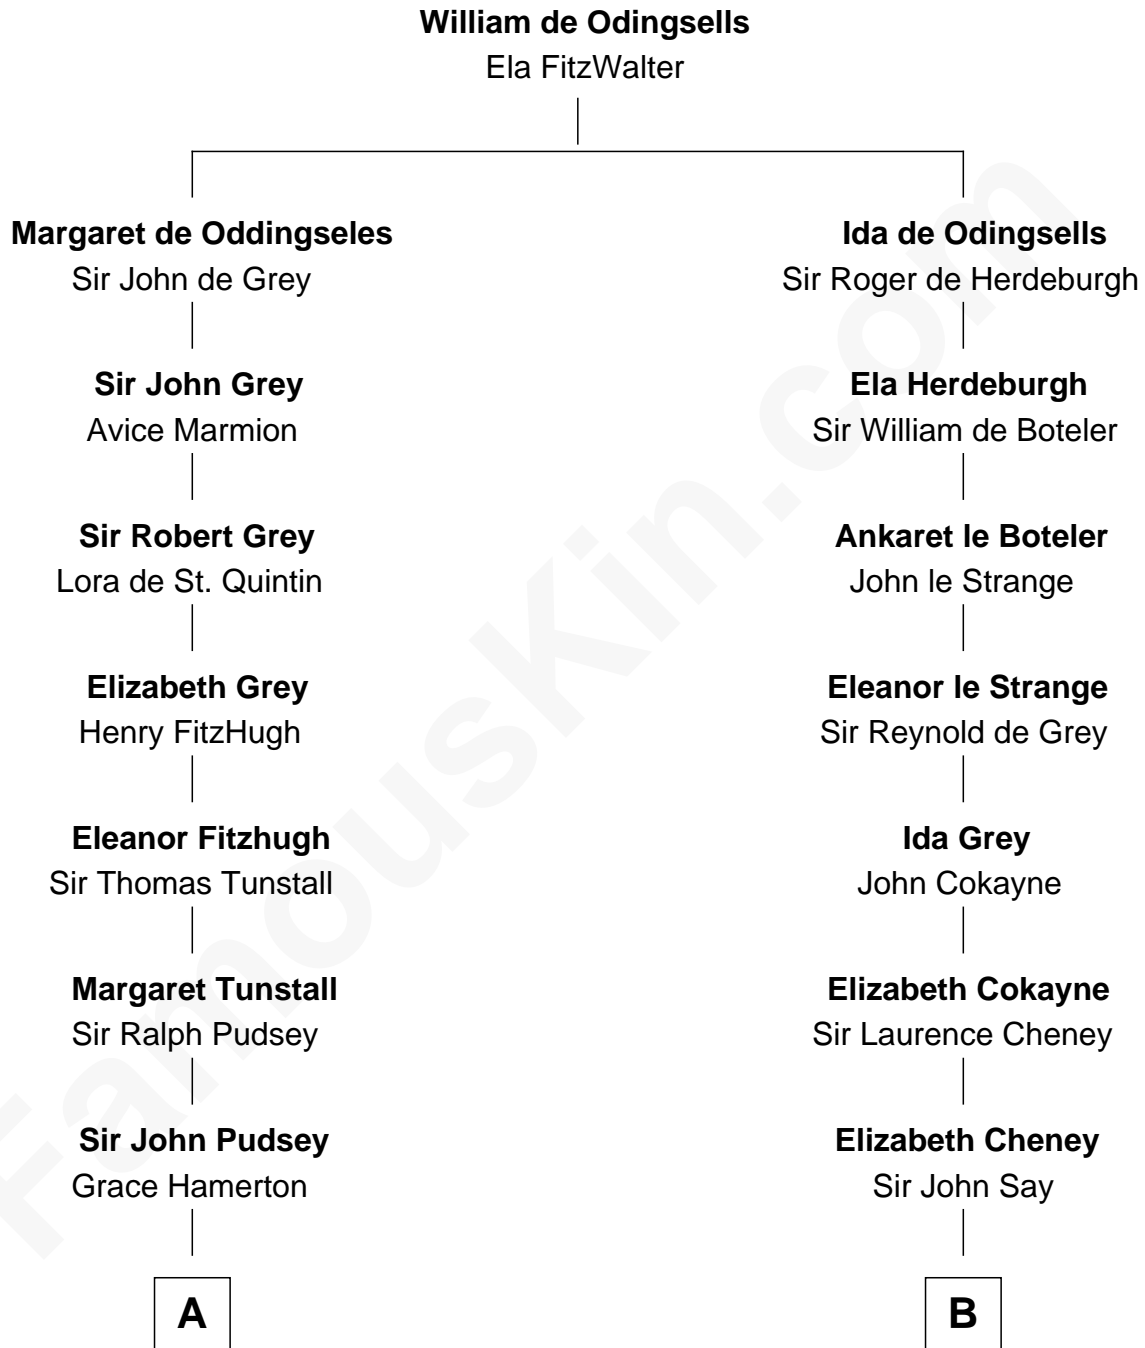

FamousKin.com

Relationship Chart of

Henry Lloyd

40th Governor of Maryland

9th cousin 12 times removed of

Jane Seymour

3rd Wife of King Henry VIII

C

John Tayloe
Rebecca Plater

Elizabeth Tayloe
Col. Edward Lloyd

Col. Edward Lloyd
Sally Scott Murray

Daniel Lloyd
Catherine Henry

Henry Lloyd
40th Governor of Maryland

FamousKin.com