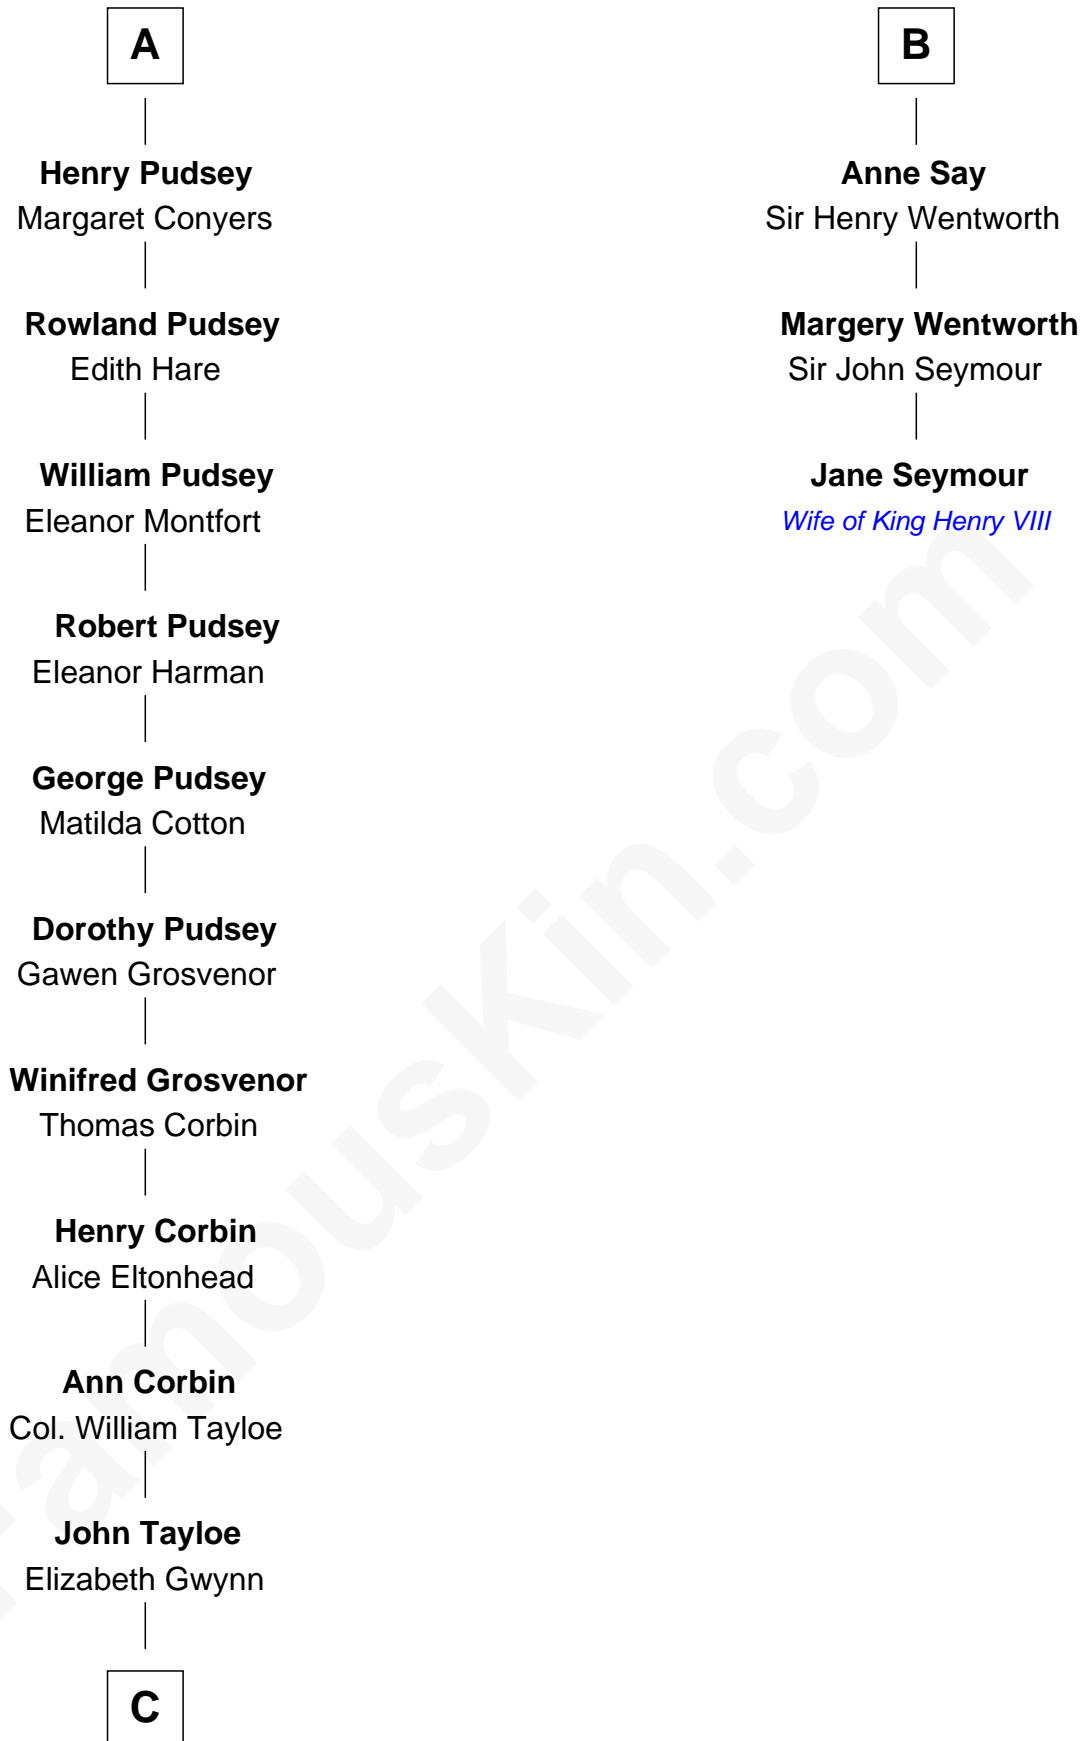

FamousKin.com

Relationship Chart of

Henry Lloyd

40th Governor of Maryland

9th cousin 12 times removed of

Jane Seymour

3rd Wife of King Henry VIII

C

John Tayloe
Rebecca Plater

Elizabeth Tayloe
Col. Edward Lloyd

Col. Edward Lloyd
Sally Scott Murray

Daniel Lloyd
Catherine Henry

Henry Lloyd
40th Governor of Maryland

FamousKin.com