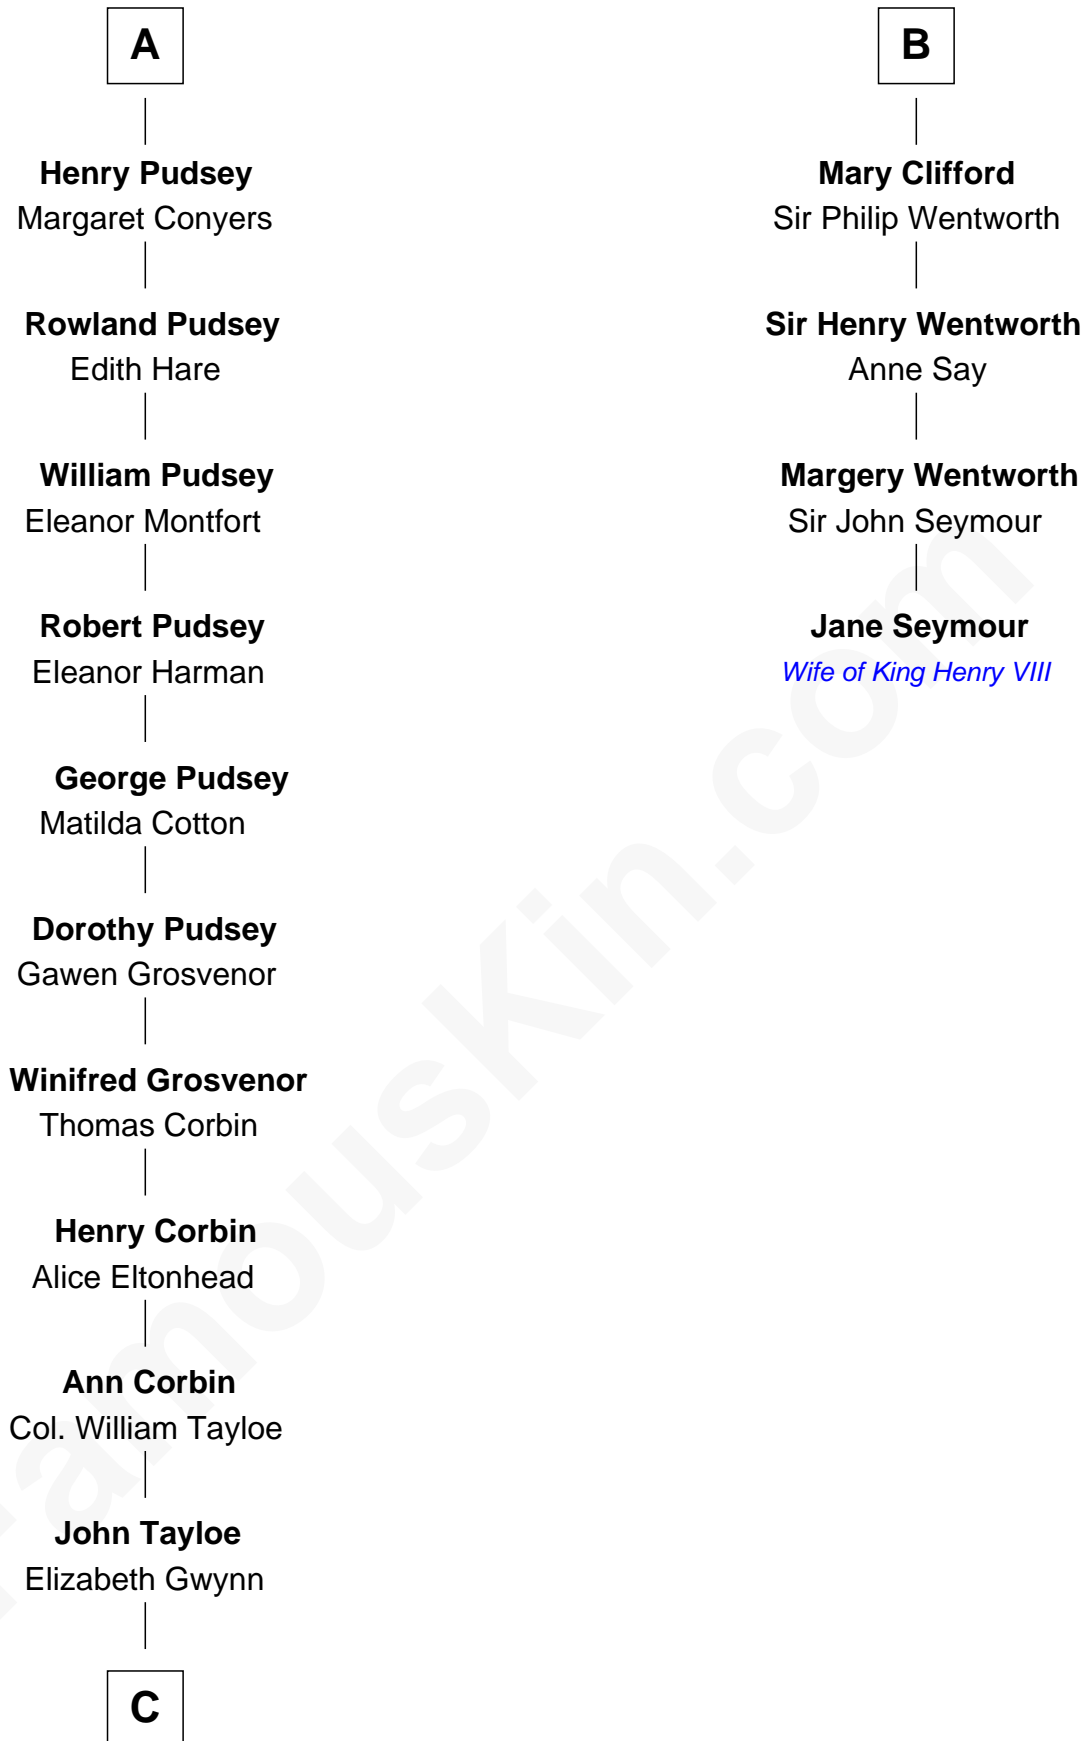

FamousKin.com

Relationship Chart of

Henry Lloyd

40th Governor of Maryland

10th cousin 11 times removed of

Jane Seymour

3rd Wife of King Henry VIII

John Fitz Robert

Ada de Baliol

C

John Tayloe
Rebecca Plater

Elizabeth Tayloe
Col. Edward Lloyd

Col. Edward Lloyd
Sally Scott Murray

Daniel Lloyd
Catherine Henry

Henry Lloyd
40th Governor of Maryland

FamousKin.com