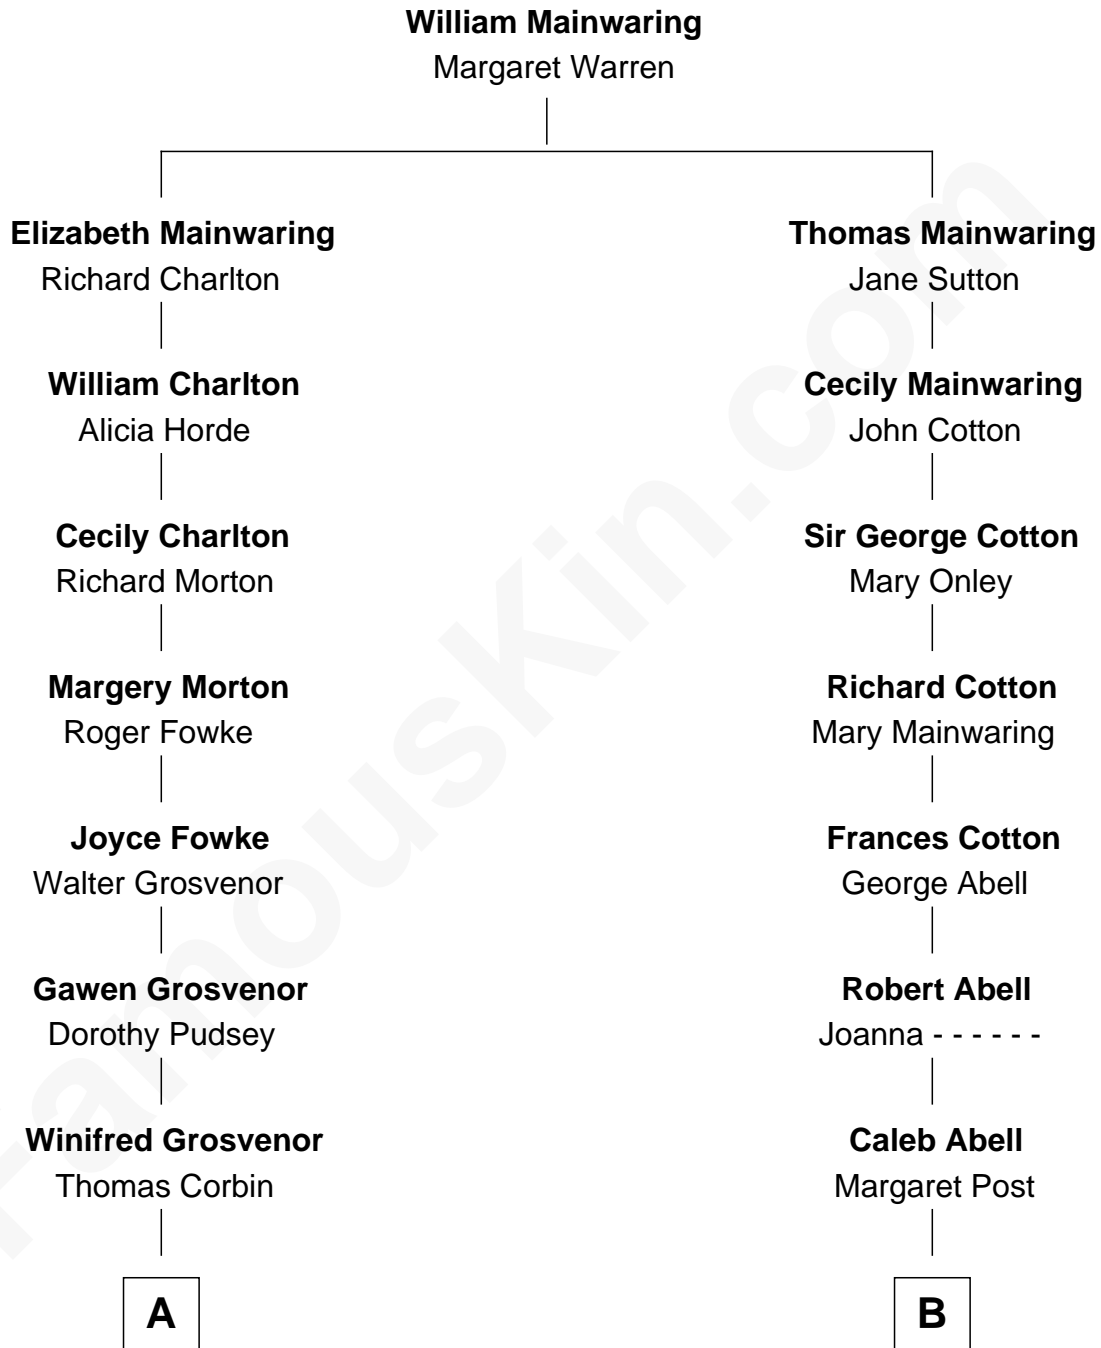

FamousKin.com
Relationship Chart of
Henry Lloyd

40th Governor of Maryland

14th cousin 1 time removed of

John Adams Morgan

1952 Olympic Sailing Gold Medalist

A

Henry Corbin
Alice Eltonhead

Ann Corbin
Col. William Tayloe

John Tayloe
Elizabeth Gwynn

John Tayloe
Rebecca Plater

Elizabeth Tayloe
Col. Edward Lloyd

Col. Edward Lloyd
Sally Scott Murray

Daniel Lloyd
Catherine Henry

Henry Lloyd
40th Governor of Maryland

B

Mary Abell
Joseph Tracy

Joseph Tracy
Anna Hinckley

Jared Tracy
Margaret Grant

William Gedney Tracy
Rachel Huntington

Charles F. Tracy
Louisa Kirkland

Frances Louisa Tracy
John Pierpont Morgan

John Pierpont Morgan
Jane Norton Grew