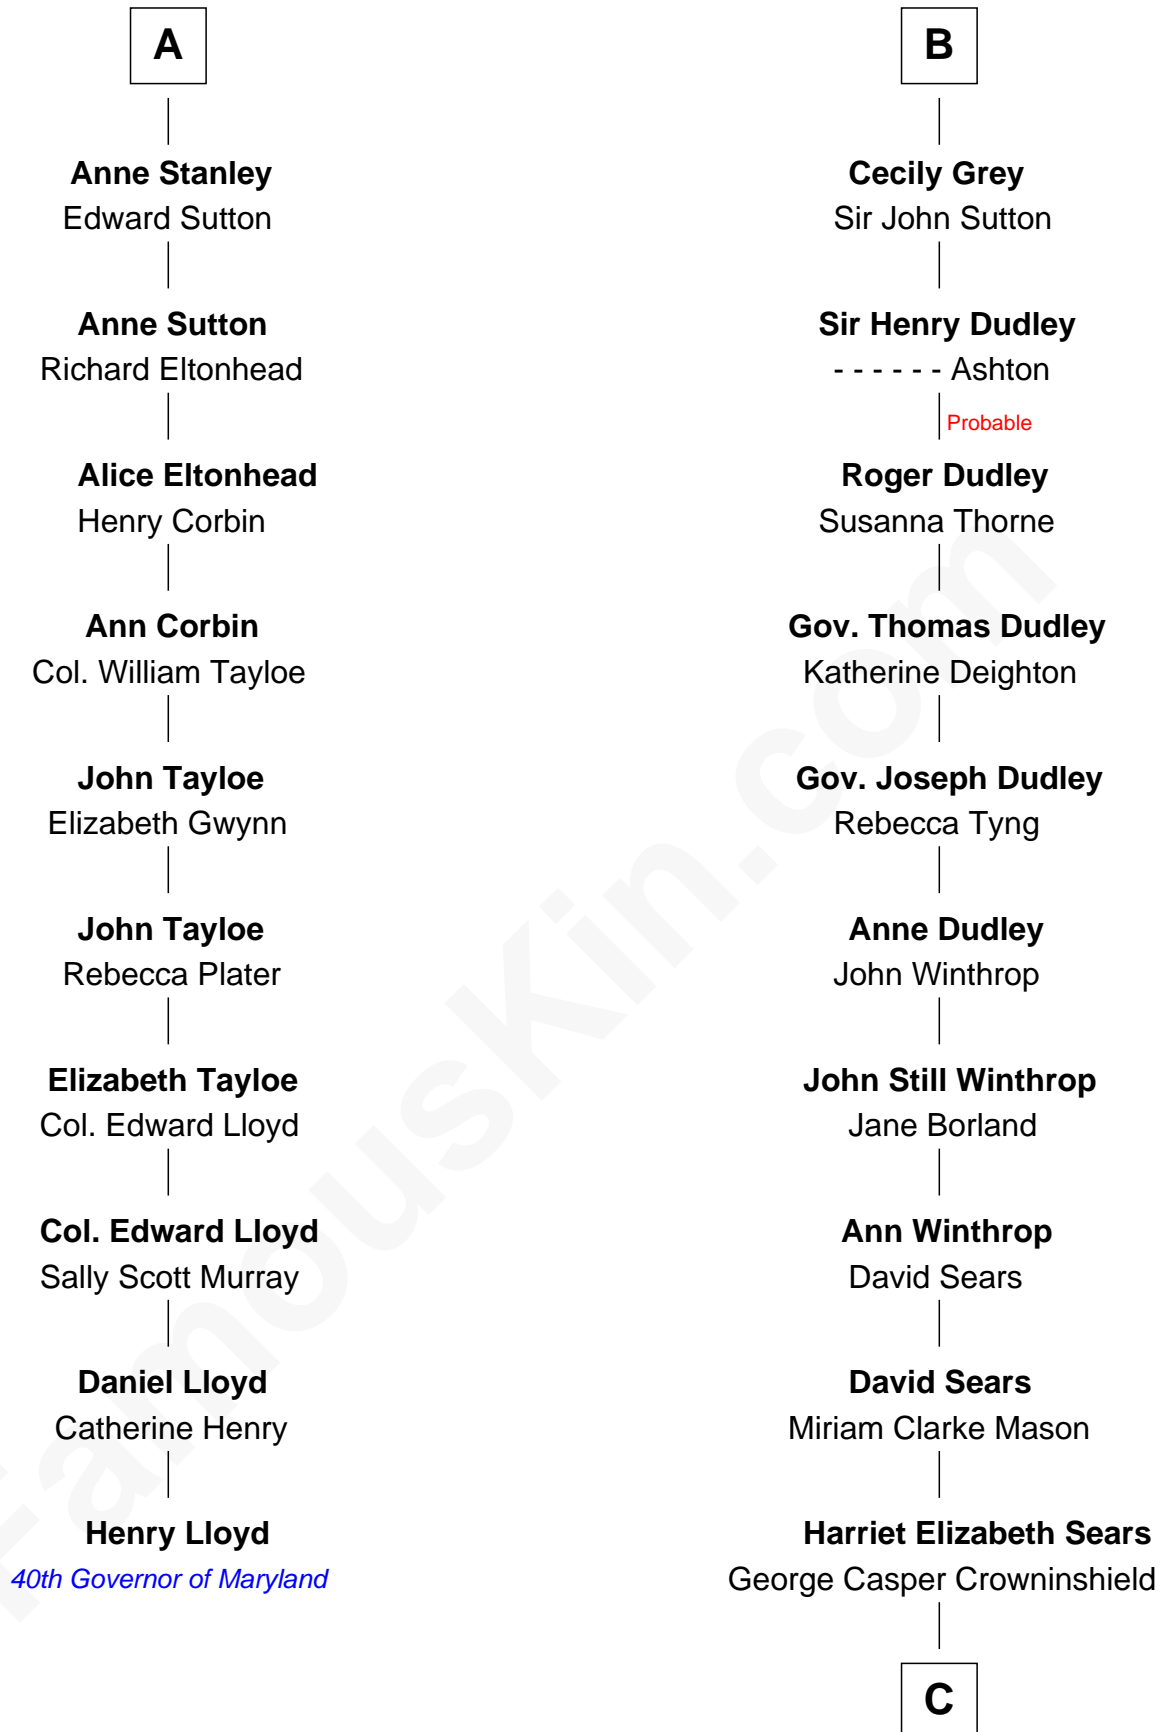

## Relationship Chart of

### Henry Lloyd

40th Governor of Maryland

16th cousin 4 times removed of

**John Adams Morgan**

1952 Olympic Sailing Gold Medalist

**Sir John de Harington**

Joan - - - - -

**C**

—  
**Frances Cadwallader Crowninshield**

John Quincy Adams

—  
**Charles Francis Adams**

Frances Lovering

—  
**Catherine Frances Lovering Adams**

Henry Sturgis Morgan

—  
**John Adams Morgan**

*Olympic Gold Medalist*