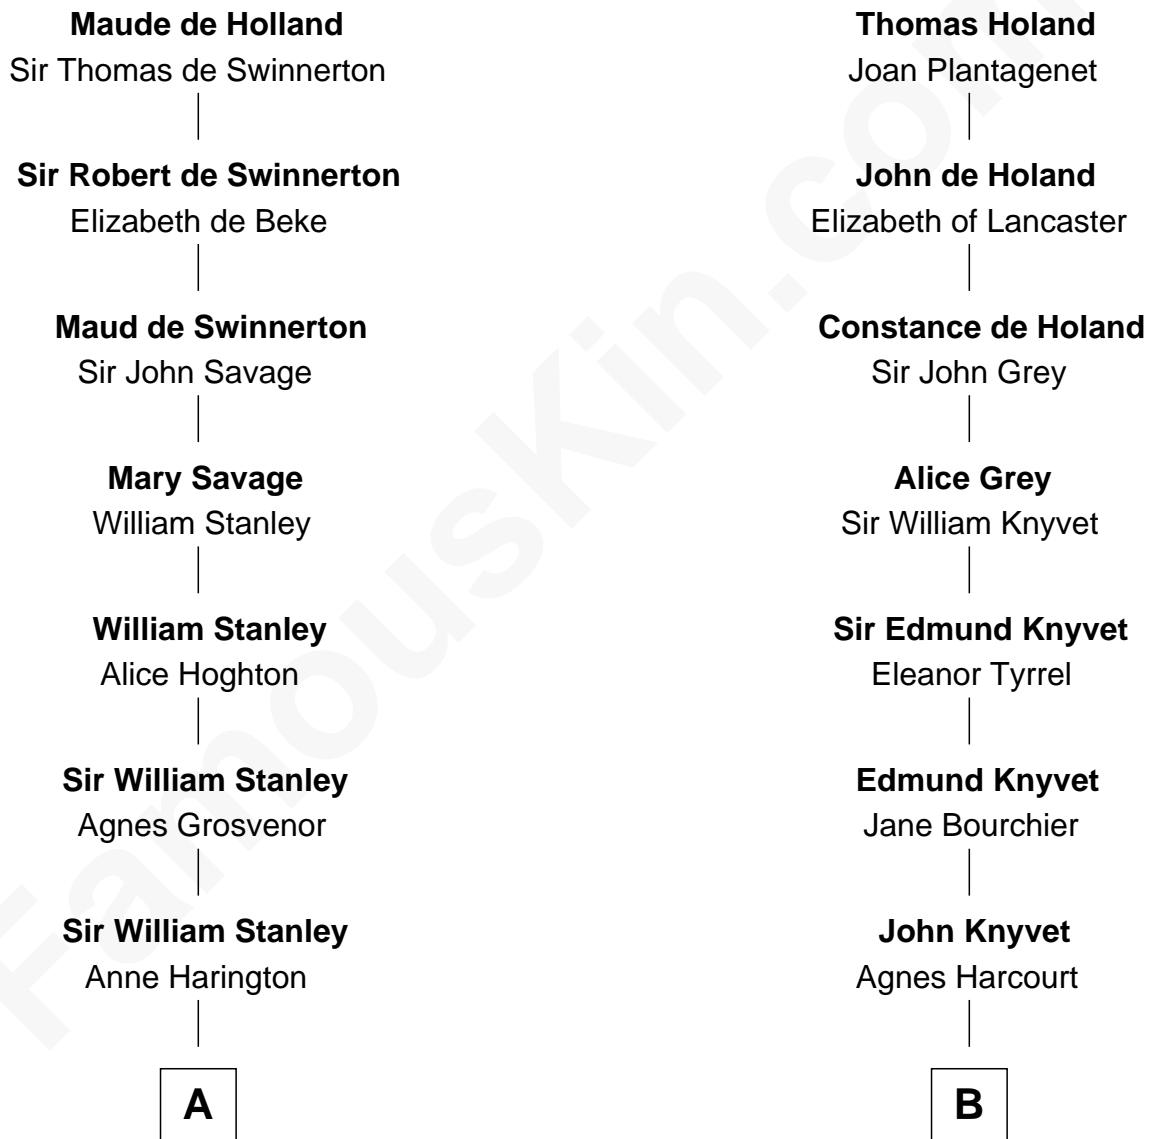

## Relationship Chart of

### Henry Lloyd

40th Governor of Maryland

17th cousin 2 times removed of

**John Adams Morgan**

1952 Olympic Sailing Gold Medalist

**Sir Robert de Holland**

Maude la Zouche

C