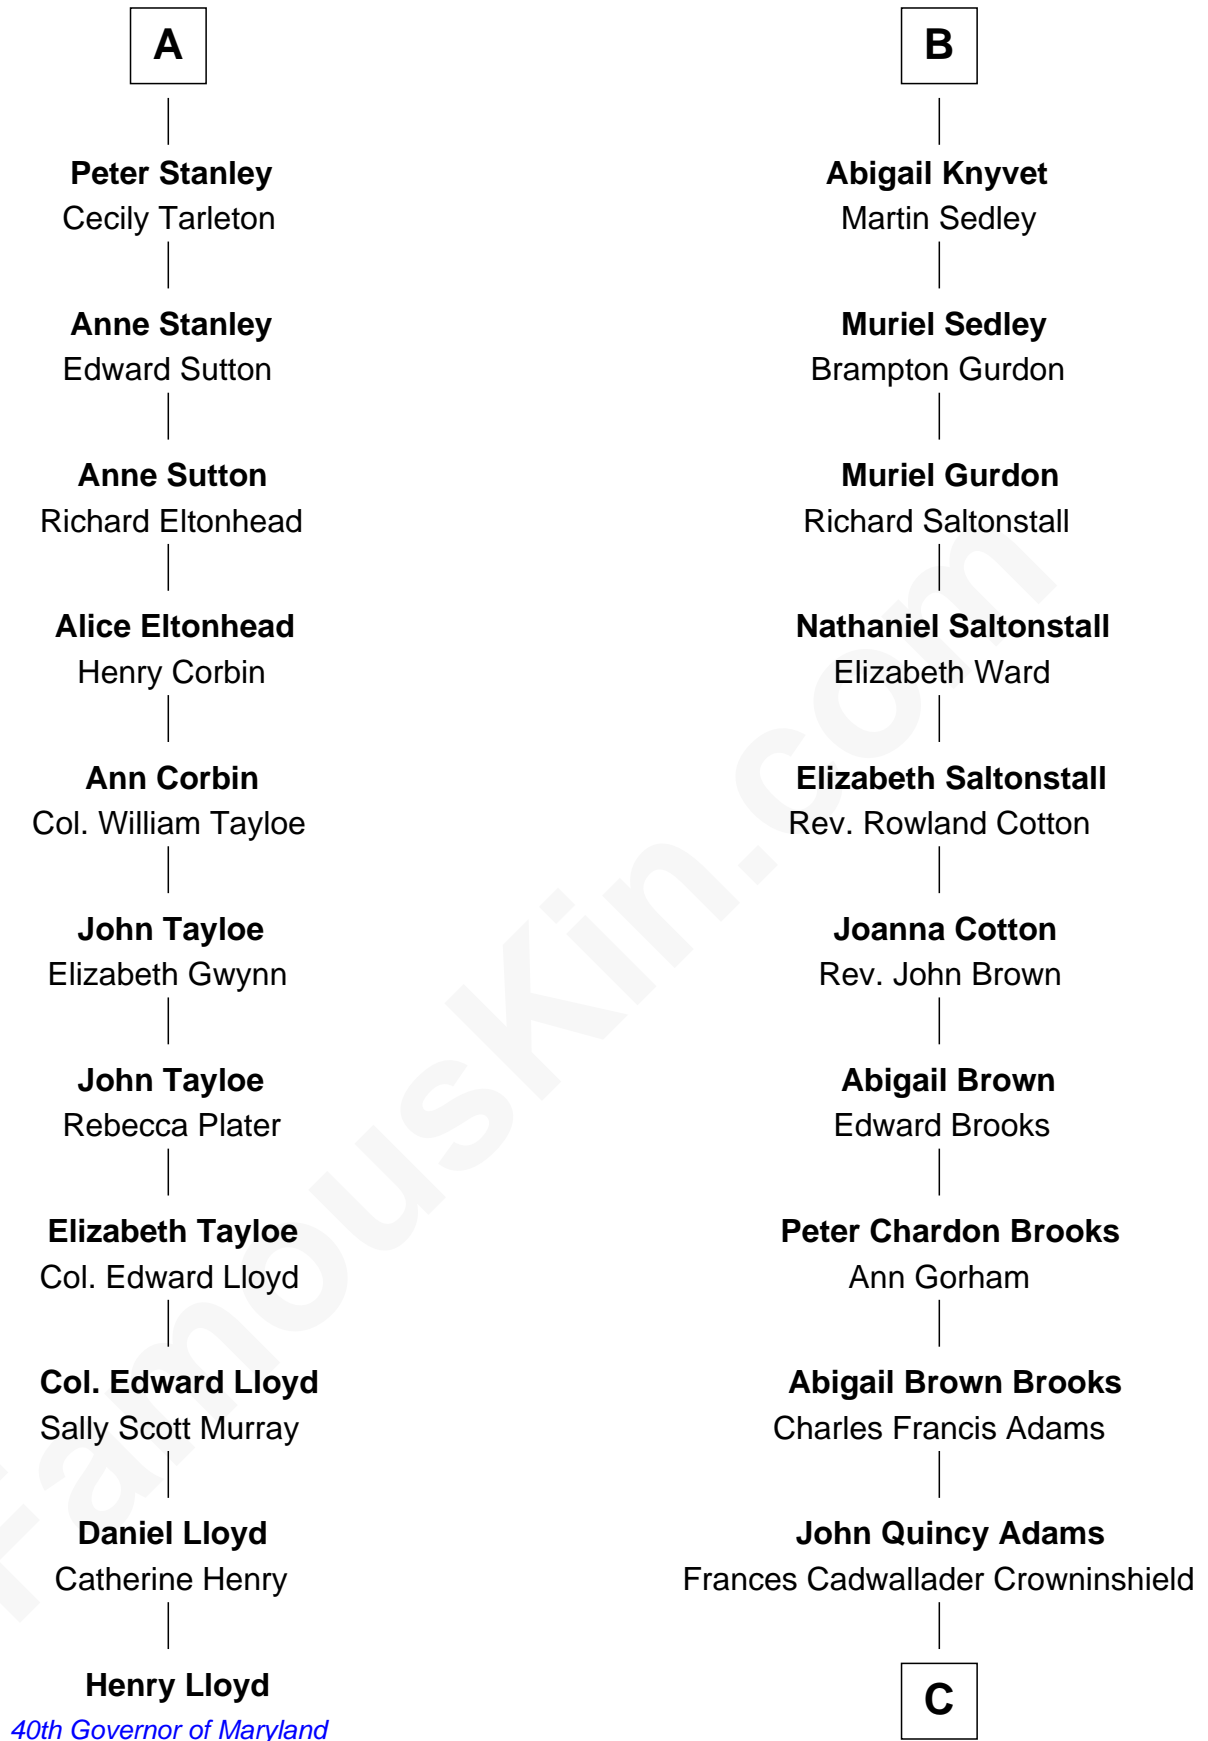

## Relationship Chart of

### Henry Lloyd

40th Governor of Maryland

17th cousin 2 times removed of

**John Adams Morgan**

1952 Olympic Sailing Gold Medalist

**Sir Robert de Holland**

Maude la Zouche

C