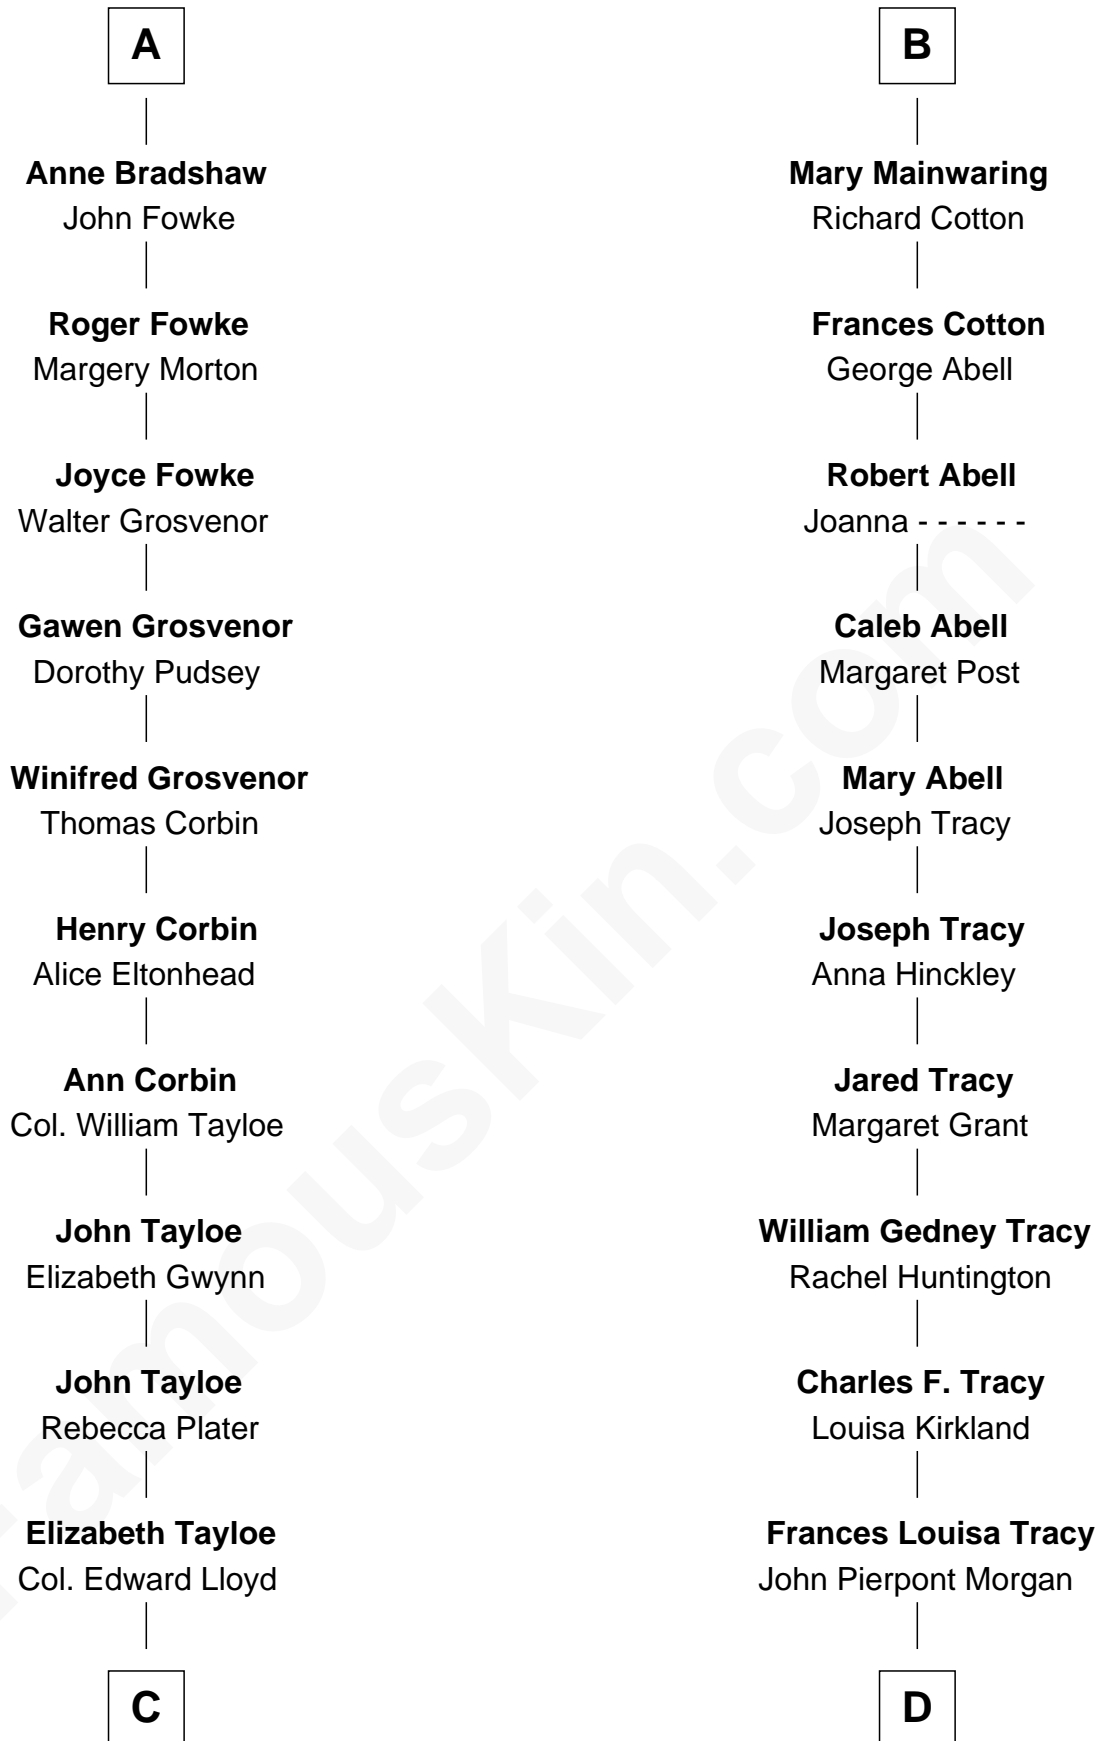

Margery de Welles

Stephen le Scrope

Maude le Scrope

Sir Baldwin Freville

Joyce Freville

Sir Roger Aston

Sir Robert Aston

Isabel Brereton

Sir Robert Corbet

Dorothy Corbet

Sir Richard Mainwaring

Sir Arthur Mainwaring

Margaret Mainwaring

B

C

Col. Edward Lloyd

Sally Scott Murray

Daniel Lloyd

Catherine Henry

Henry Lloyd

40th Governor of Maryland

D

John Pierpont Morgan

Jane Norton Grew