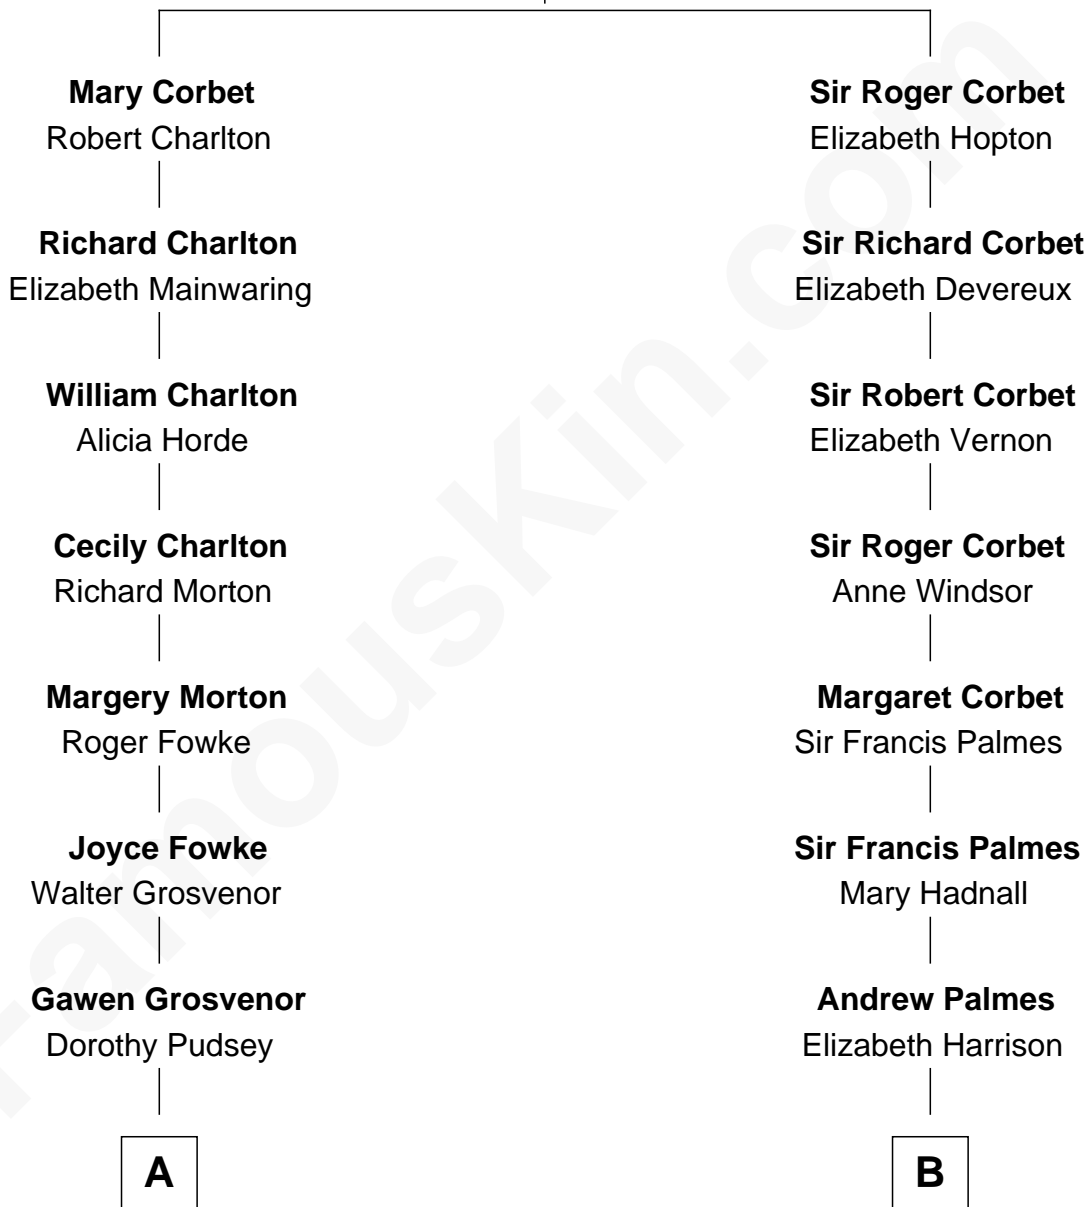

## Relationship Chart of

### Henry Lloyd

40th Governor of Maryland

15th cousin 3 times removed of

**Benedict Cumberbatch**

Movie, Television and Stage Actor

**Sir Robert Corbet**

Margaret - - - - -

C