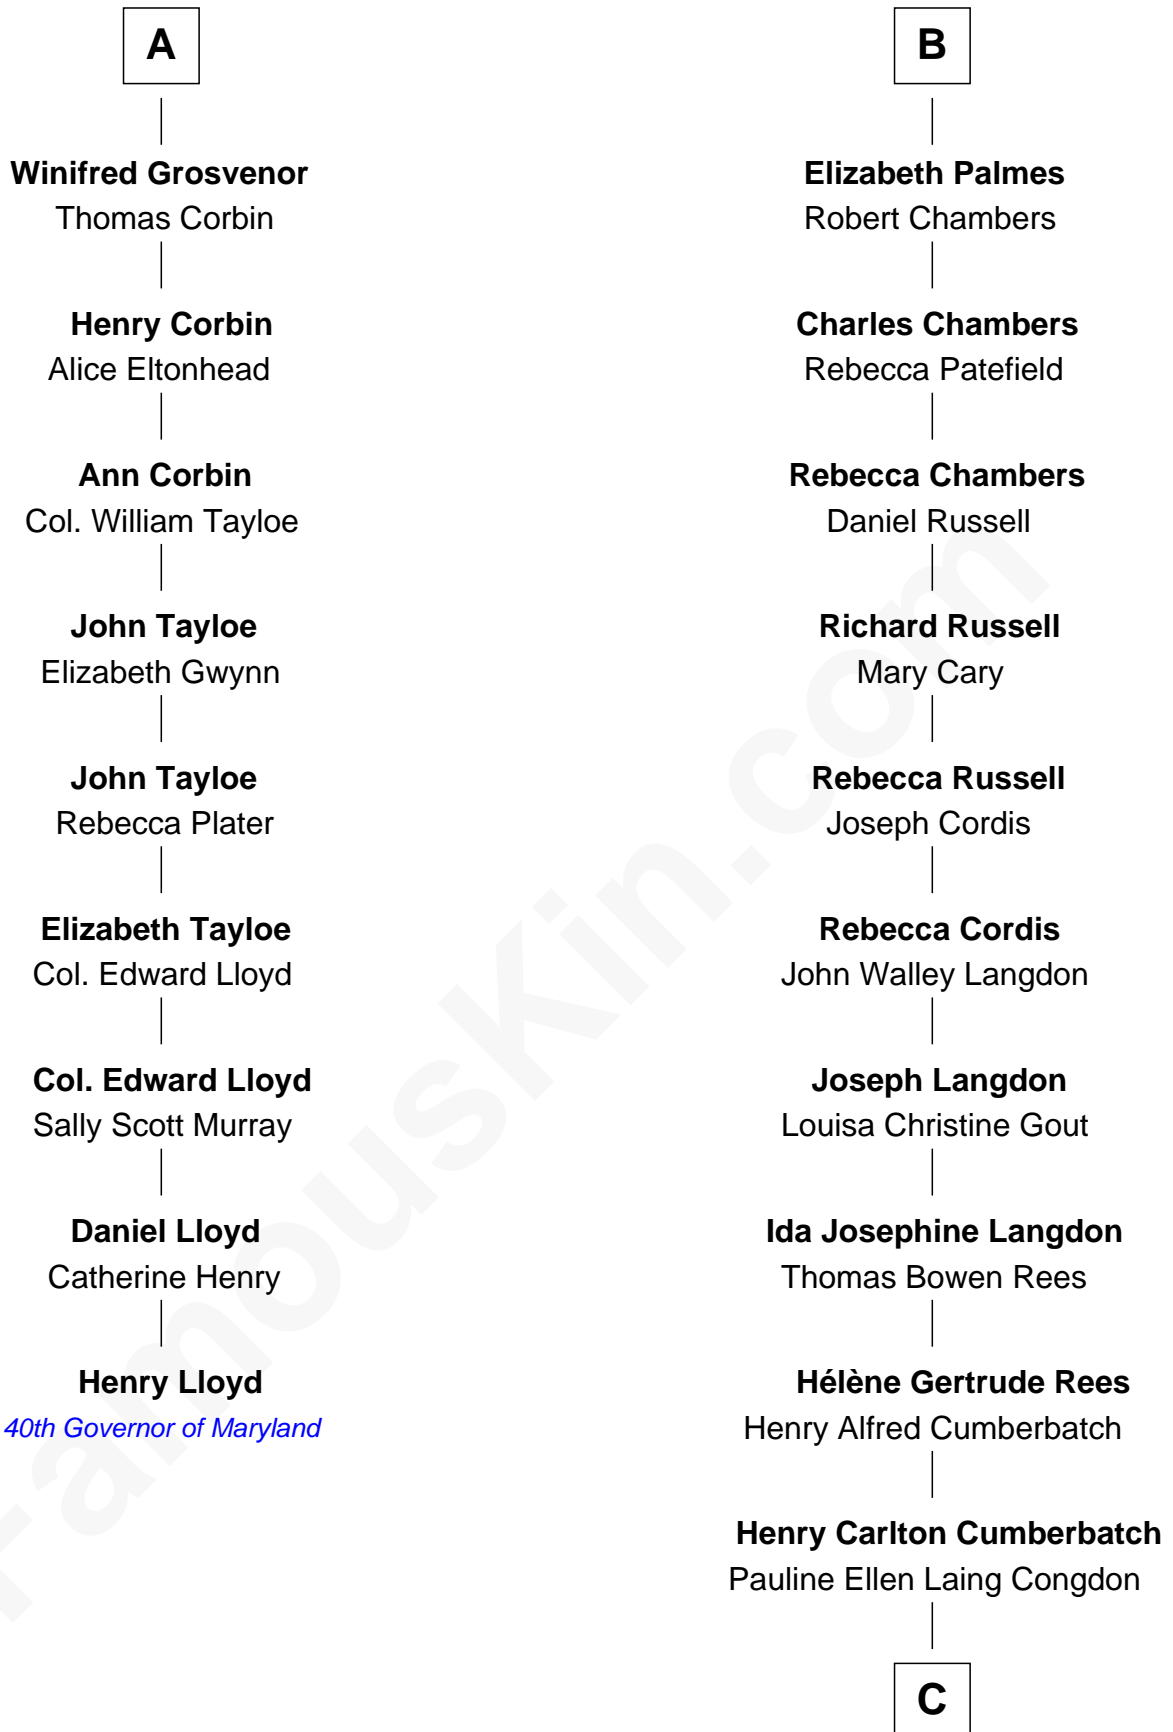

## Relationship Chart of

### Henry Lloyd

40th Governor of Maryland

15th cousin 3 times removed of

**Benedict Cumberbatch**

Movie, Television and Stage Actor

**Sir Robert Corbet**

Margaret - - - - -

C