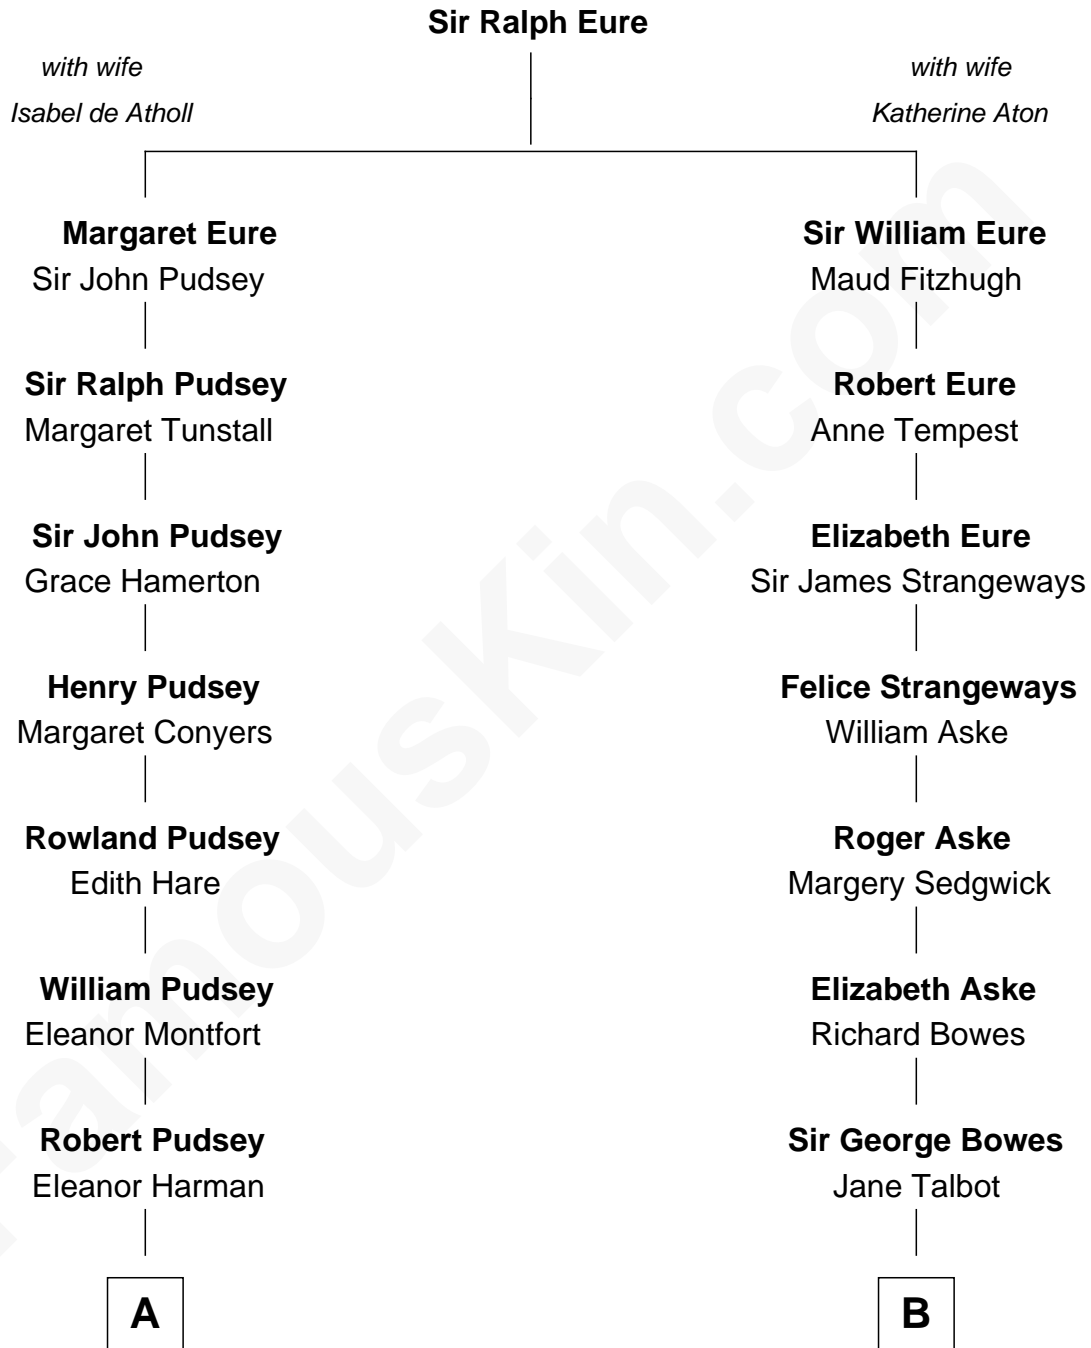

## Relationship Chart of

### Henry Lloyd

40th Governor of Maryland

17th cousin 1 time removed of

**Benedict Cumberbatch**

Movie, Television and Stage Actor

C

Timothy Carlton Congdon Cumberbatch

Wanda Ventham