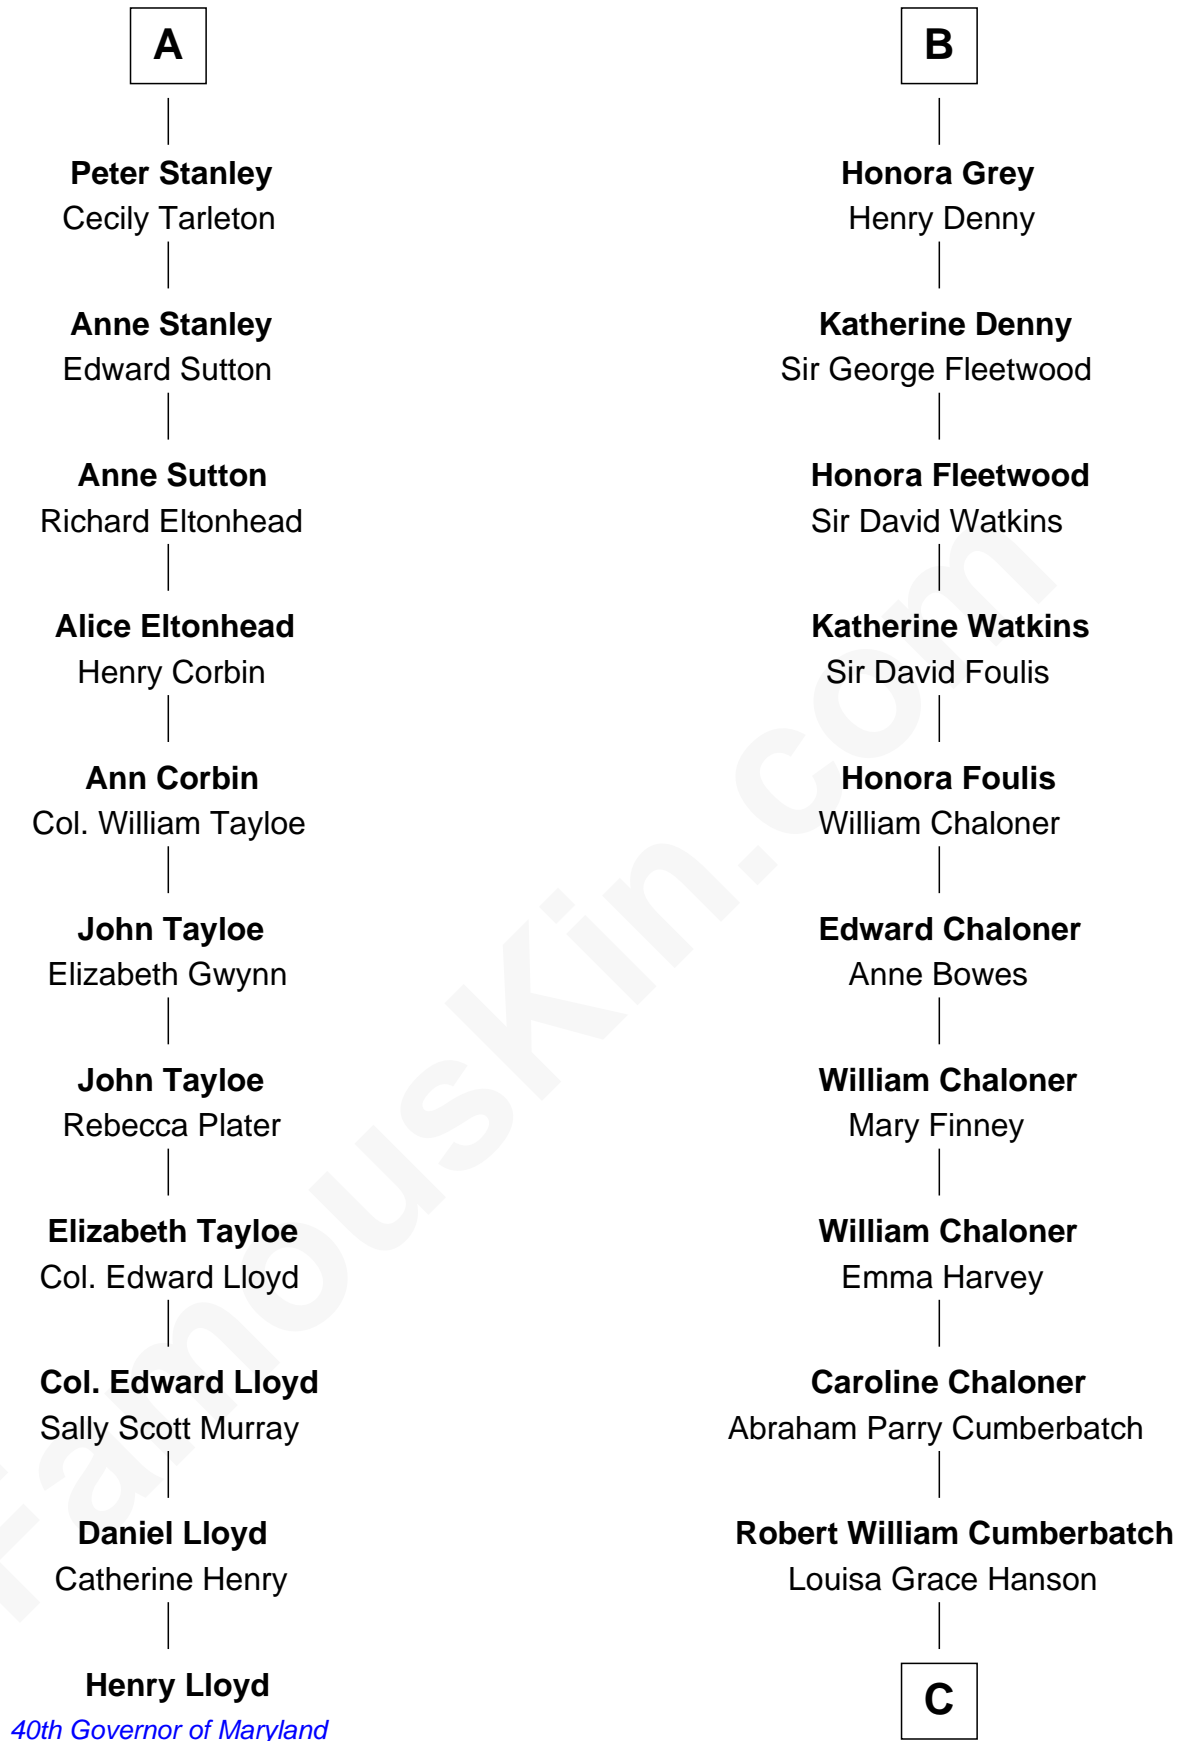

## Relationship Chart of

### Henry Lloyd

40th Governor of Maryland

17th cousin 3 times removed of

**Benedict Cumberbatch**

Movie, Television and Stage Actor

C

**Henry Alfred Cumberbatch**

Hélène Gertrude Rees