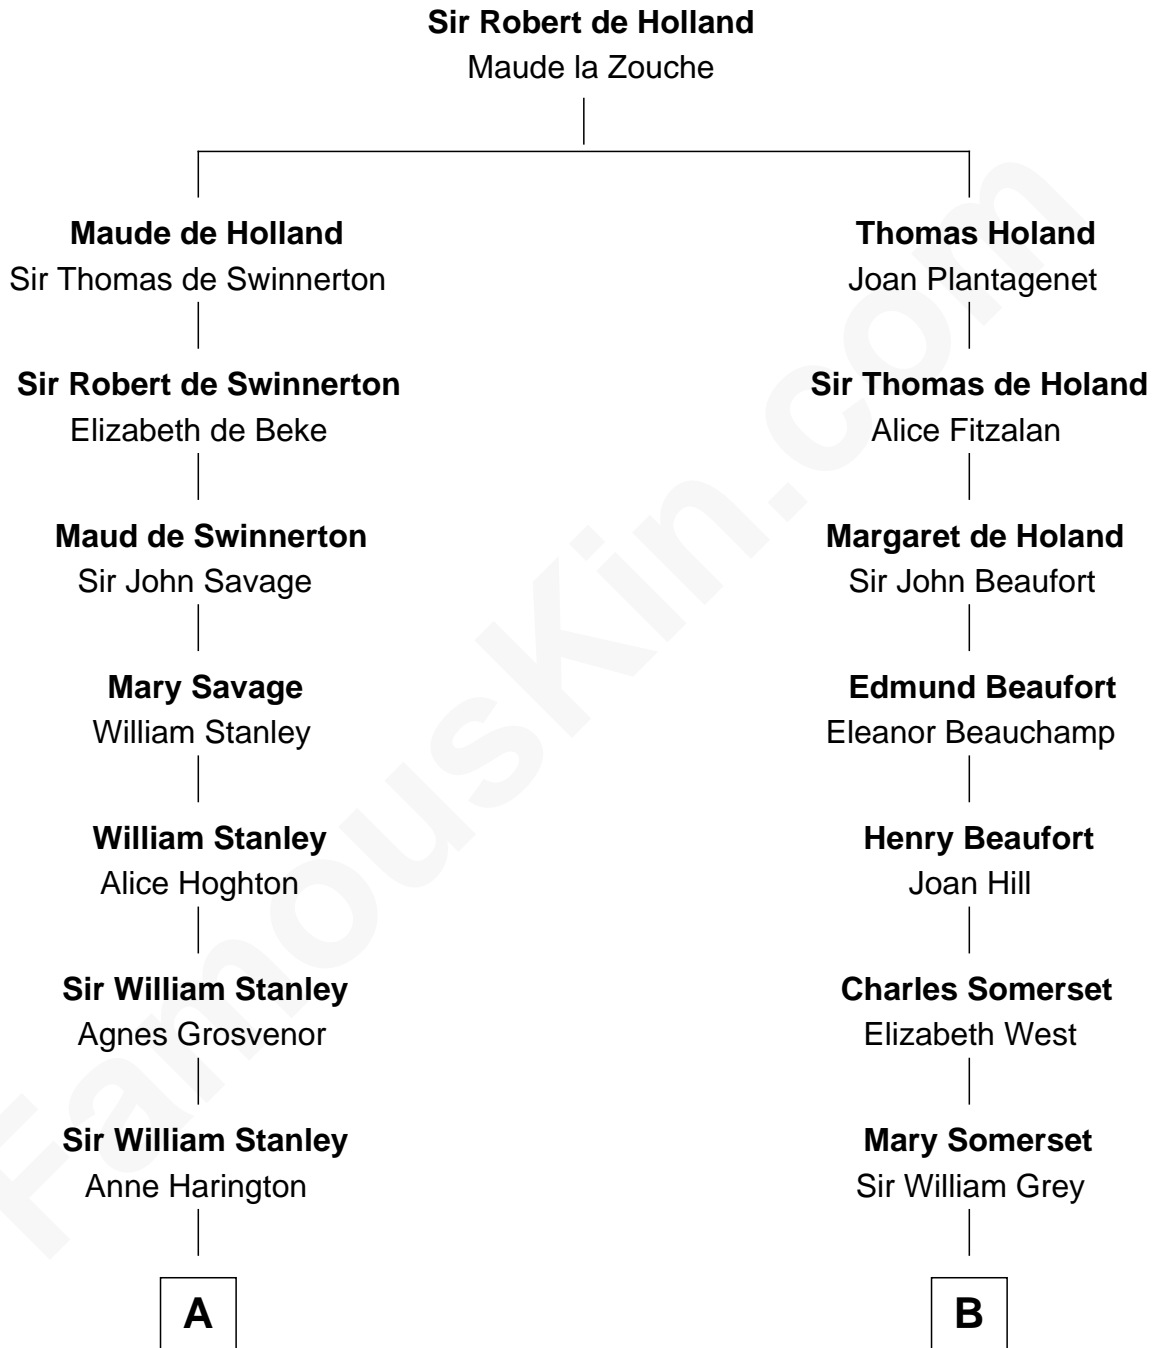

## Relationship Chart of

### Henry Lloyd

40th Governor of Maryland

17th cousin 3 times removed of

**Benedict Cumberbatch**

Movie, Television and Stage Actor

C

**Henry Alfred Cumberbatch**

Hélène Gertrude Rees