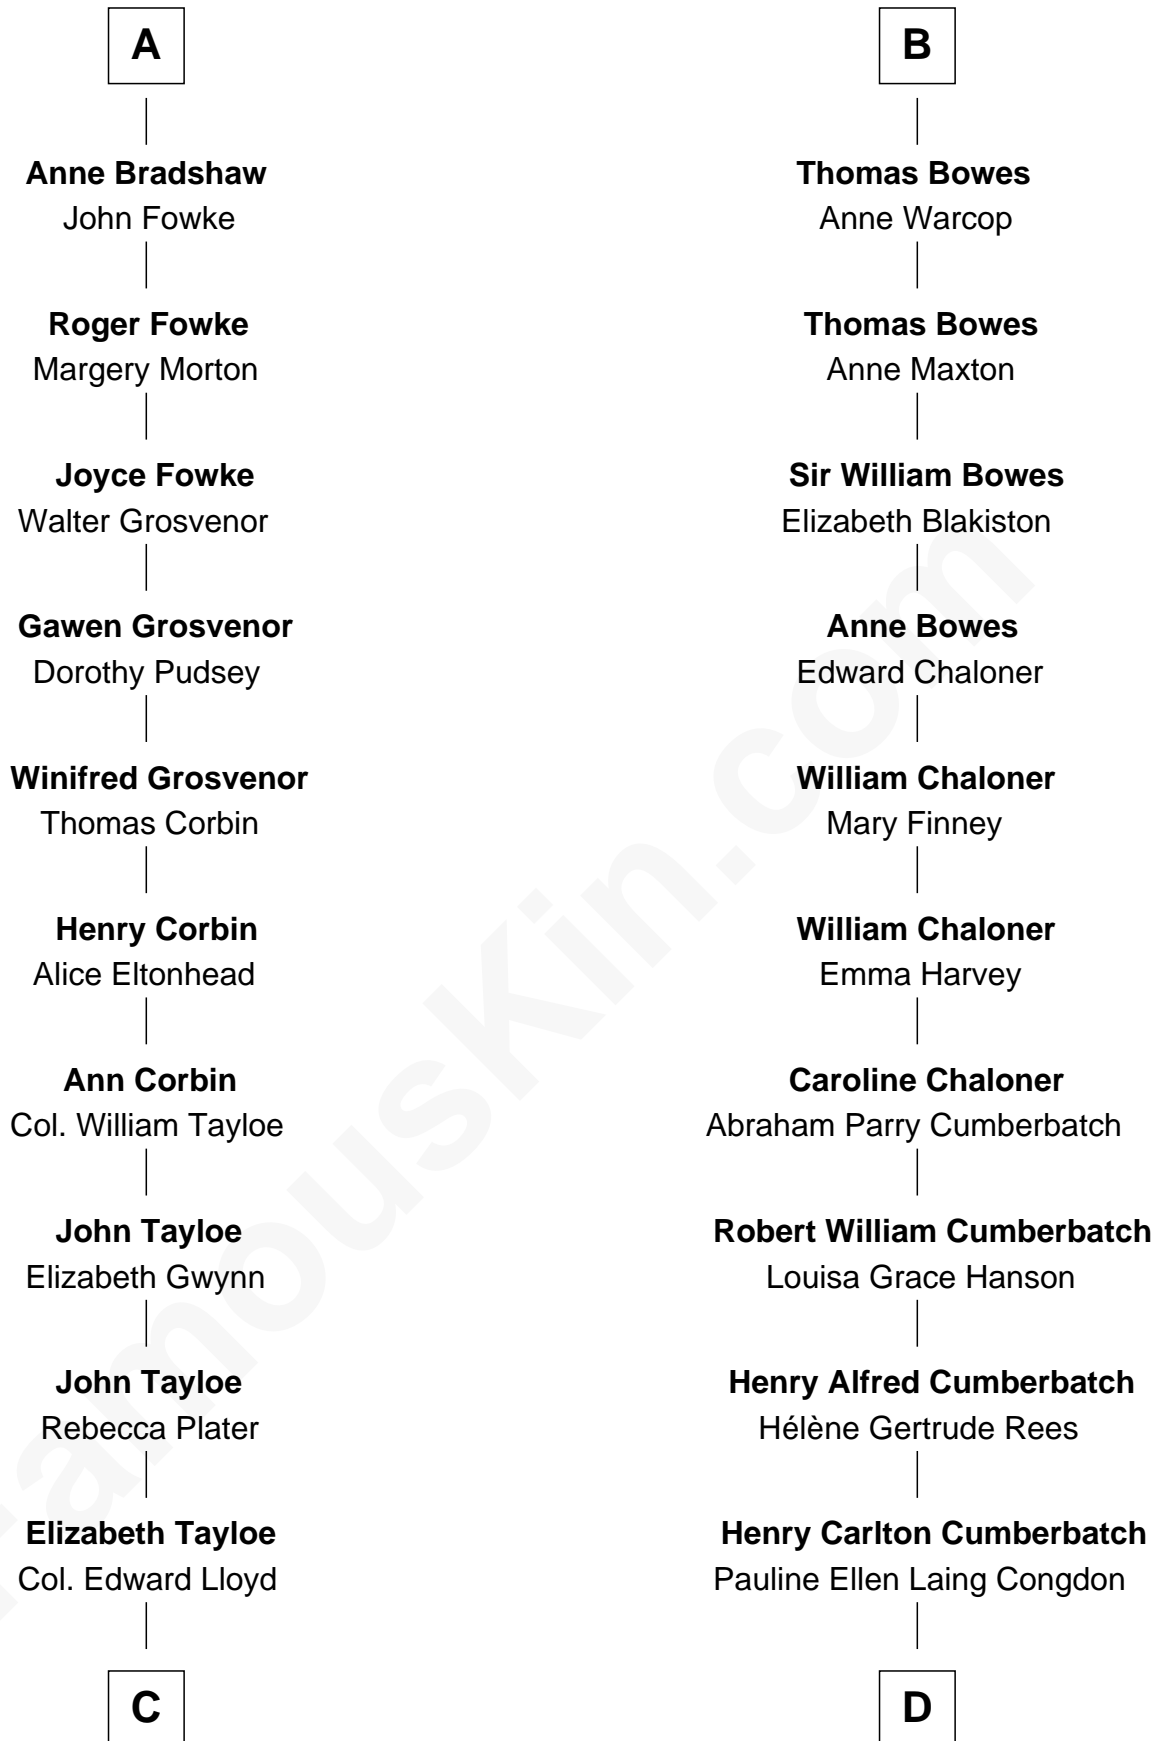

FamousKin.com

Relationship Chart of

Henry Lloyd

40th Governor of Maryland

18th cousin 1 time removed of

Benedict Cumberbatch

Movie, Television and Stage Actor

C

Col. Edward Lloyd
Sally Scott Murray

Daniel Lloyd
Catherine Henry

Henry Lloyd
40th Governor of Maryland

D

Timothy Carlton Congdon Cumberbatch
Wanda Ventham

Benedict Cumberbatch
Movie, Television and Stage Actor