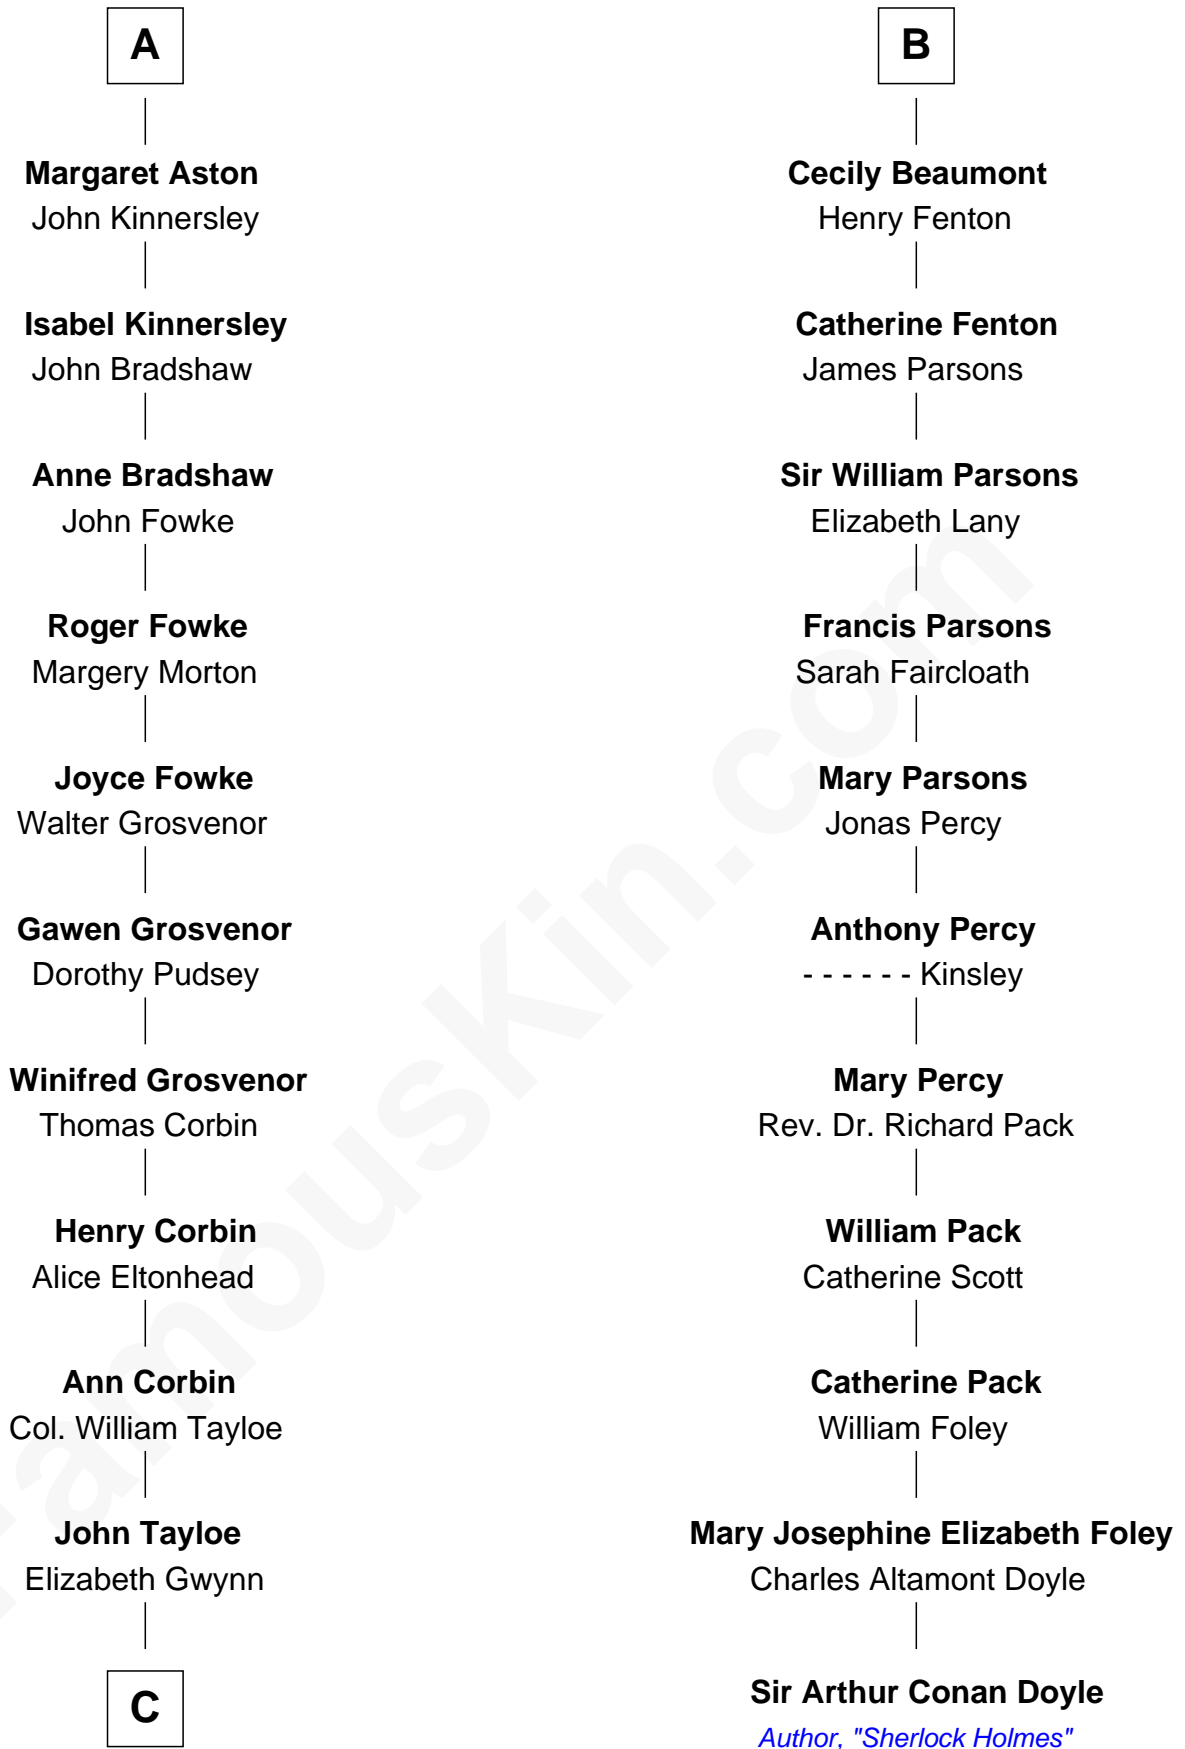

FamousKin.com

Relationship Chart of

Henry Lloyd

40th Governor of Maryland

17th cousin 4 times removed of

Sir Arthur Conan Doyle

Author, "Sherlock Holmes"

C

John Tayloe
Rebecca Plater

Elizabeth Tayloe
Col. Edward Lloyd

Col. Edward Lloyd
Sally Scott Murray

Daniel Lloyd
Catherine Henry

Henry Lloyd
40th Governor of Maryland

FamousKin.com