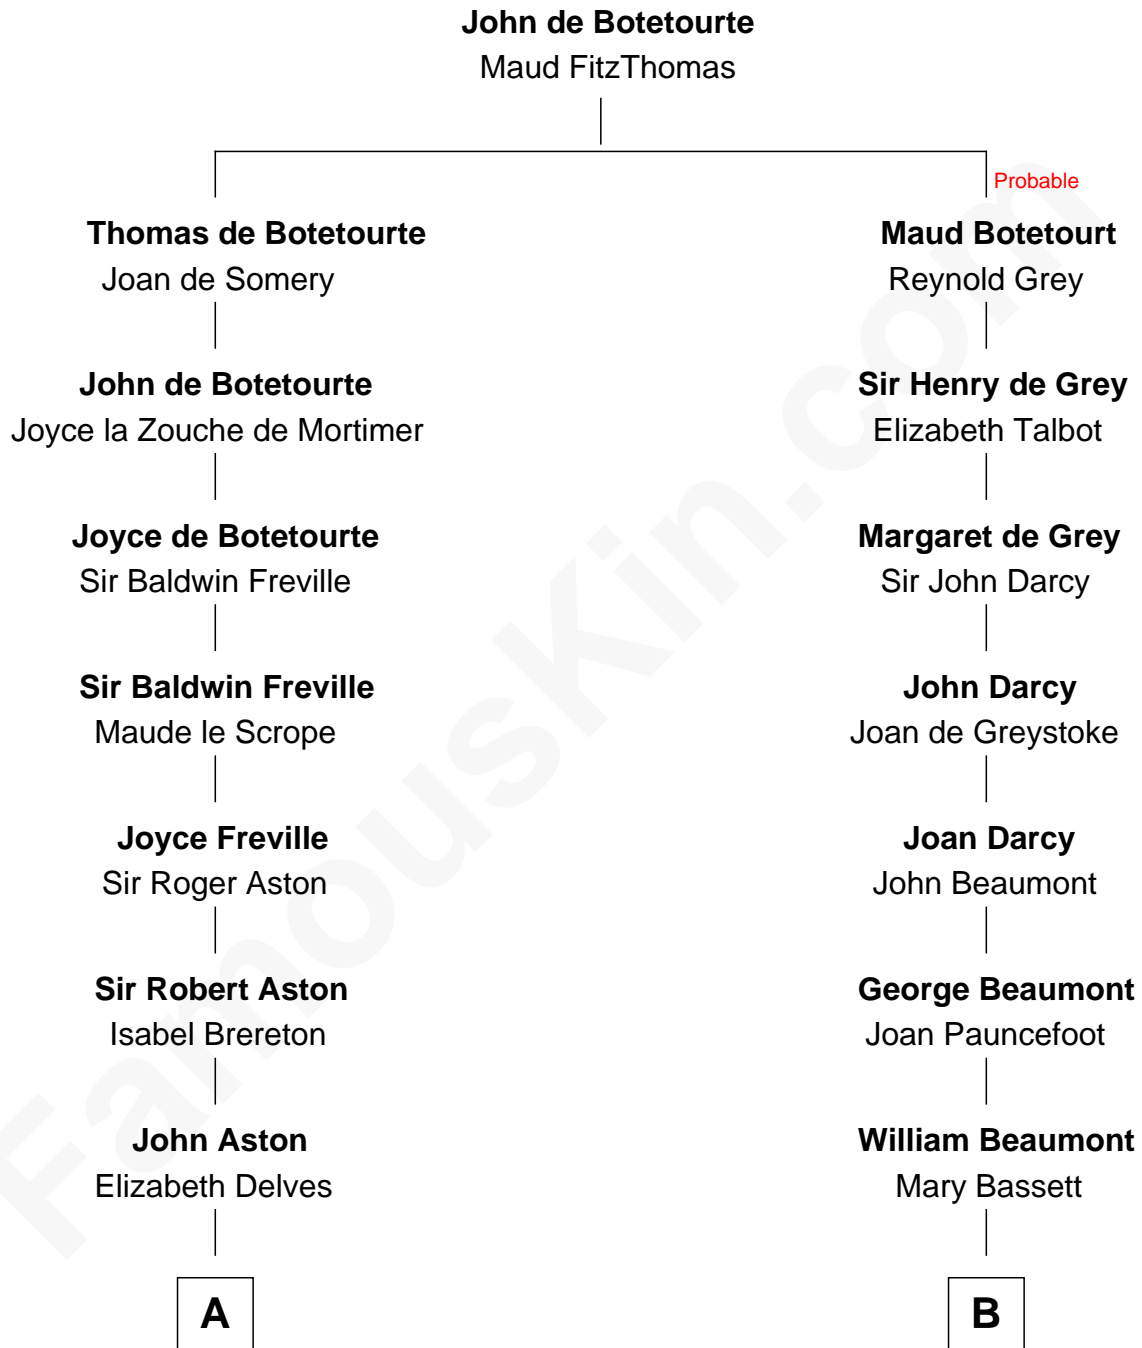

FamousKin.com

Relationship Chart of

Henry Lloyd

40th Governor of Maryland

17th cousin 4 times removed of

Sir Arthur Conan Doyle

Author, "Sherlock Holmes"

C

John Tayloe
Rebecca Plater

Elizabeth Tayloe
Col. Edward Lloyd

Col. Edward Lloyd
Sally Scott Murray

Daniel Lloyd
Catherine Henry

Henry Lloyd
40th Governor of Maryland

FamousKin.com