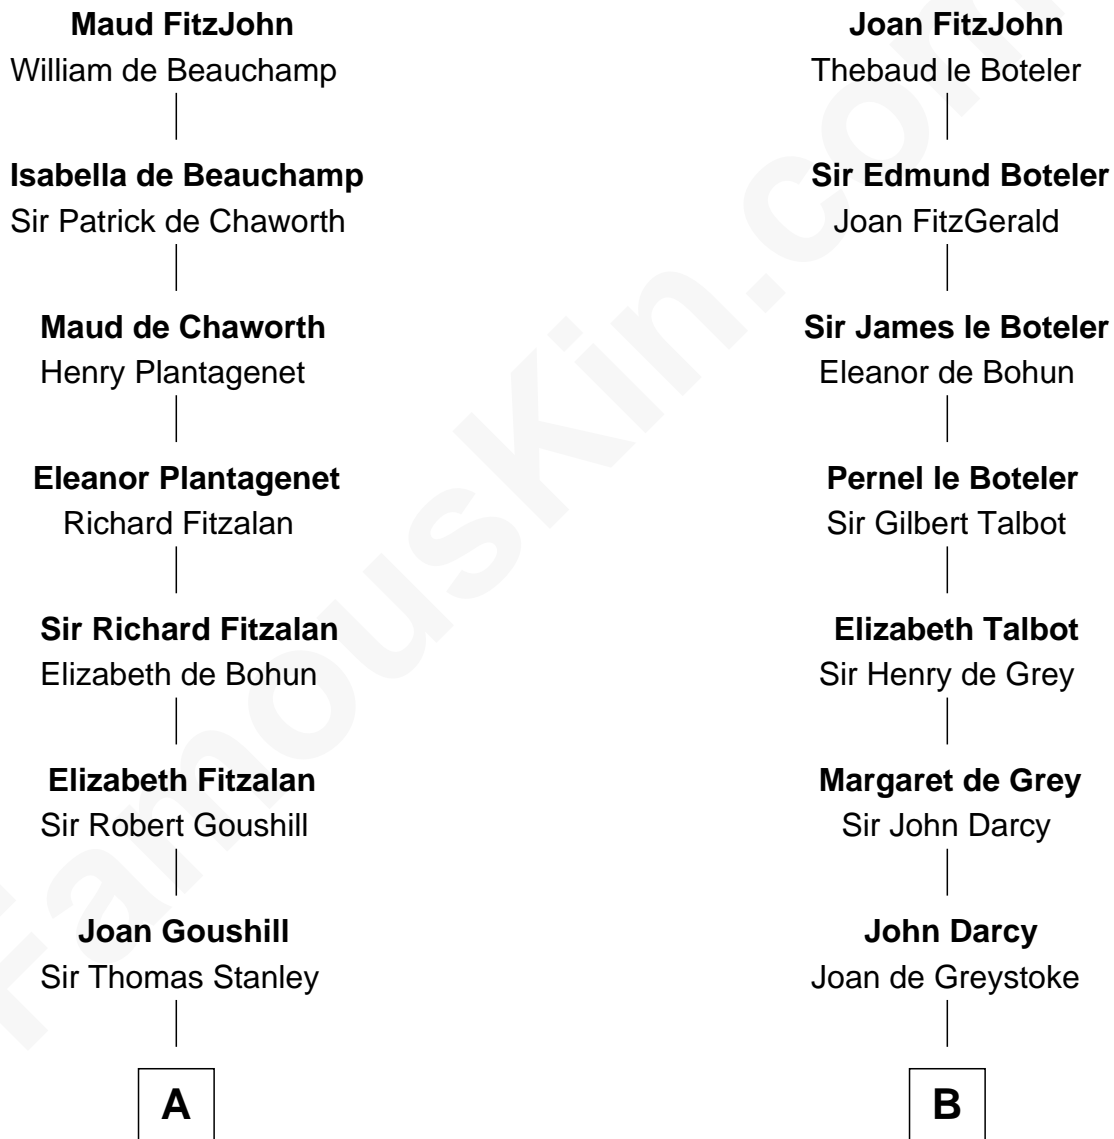

FamousKin.com Relationship Chart of

Henry Lloyd

40th Governor of Maryland

20th cousin of

Sir Arthur Conan Doyle

Author, "Sherlock Holmes"

Sir John FitzGeoffrey

Isabel le Bigod

C

Col. Edward Lloyd

Elizabeth Tayloe

Col. Edward Lloyd

Sally Scott Murray

Daniel Lloyd

Catherine Henry

Henry Lloyd