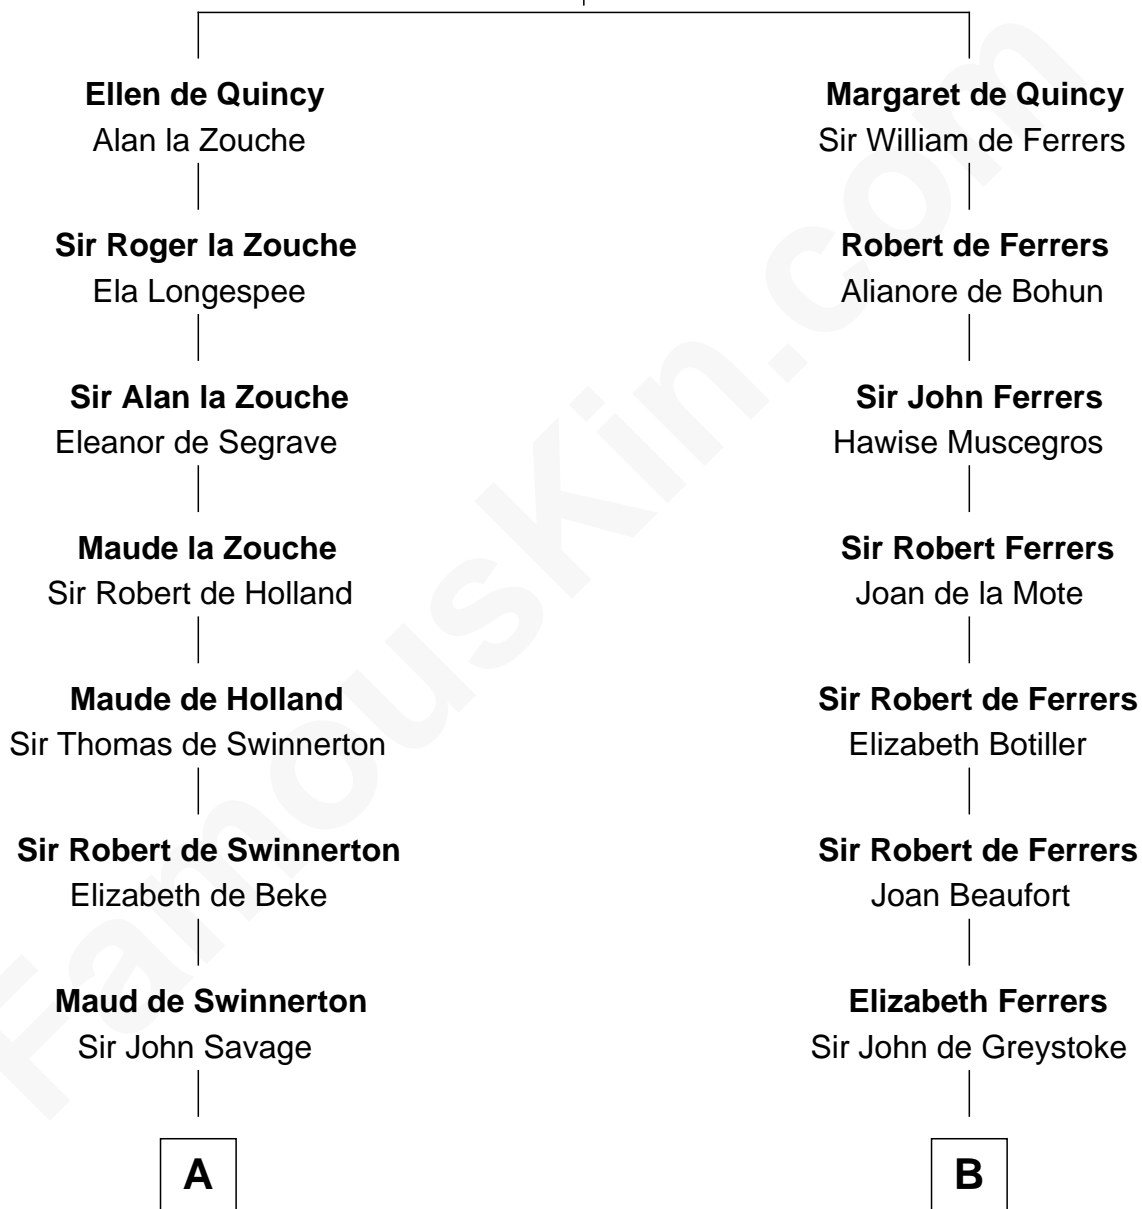

# FamousKin.com Relationship Chart of

**Henry Lloyd**

*40th Governor of Maryland*

**21st cousin of**

**Sir Arthur Conan Doyle**

*Author, "Sherlock Holmes"*

**Sir Roger de Quincy**

*Helen of Galloway*

**C**

**John Tayloe**  
Rebecca Plater

**Elizabeth Tayloe**  
Col. Edward Lloyd

**Col. Edward Lloyd**  
Sally Scott Murray

**Daniel Lloyd**  
Catherine Henry

**Henry Lloyd**  
*40th Governor of Maryland*

**D**