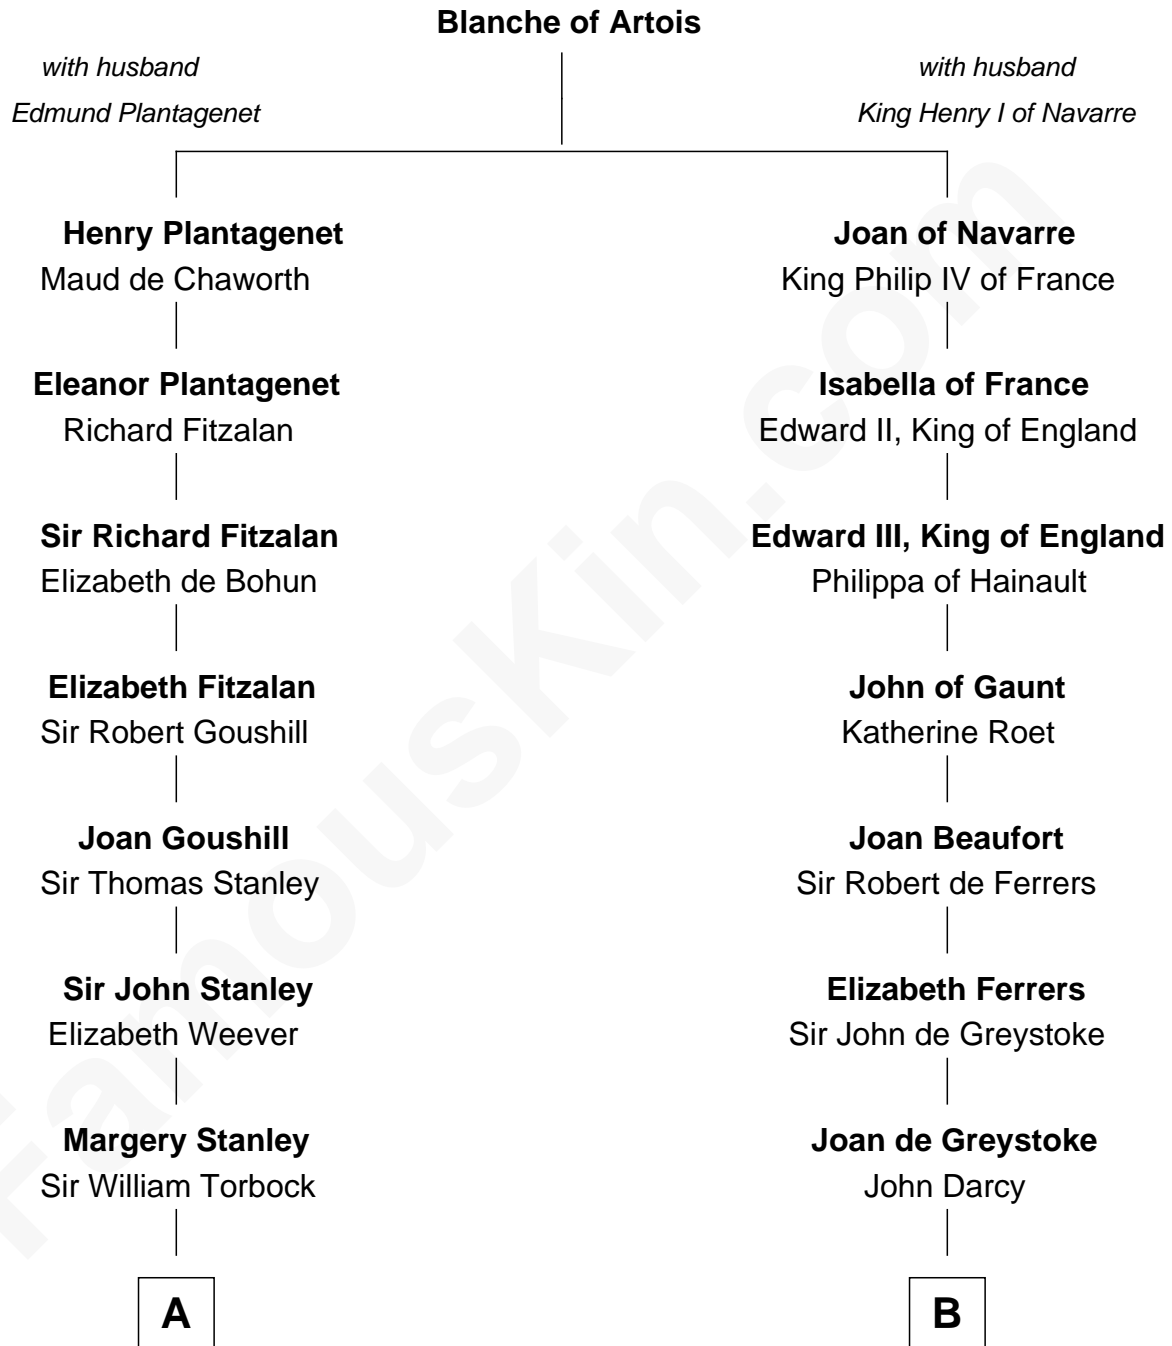

FamousKin.com

Relationship Chart of

Henry Lloyd

40th Governor of Maryland

18th cousin 2 times removed of

Sir Arthur Conan Doyle

Author, "Sherlock Holmes"

C

Daniel Lloyd
Catherine Henry

Henry Lloyd
40th Governor of Maryland

D

William Pack
Catherine Scott

Catherine Pack
William Foley

Mary Josephine Elizabeth Foley
Charles Altamont Doyle

Sir Arthur Conan Doyle
Author, "Sherlock Holmes"