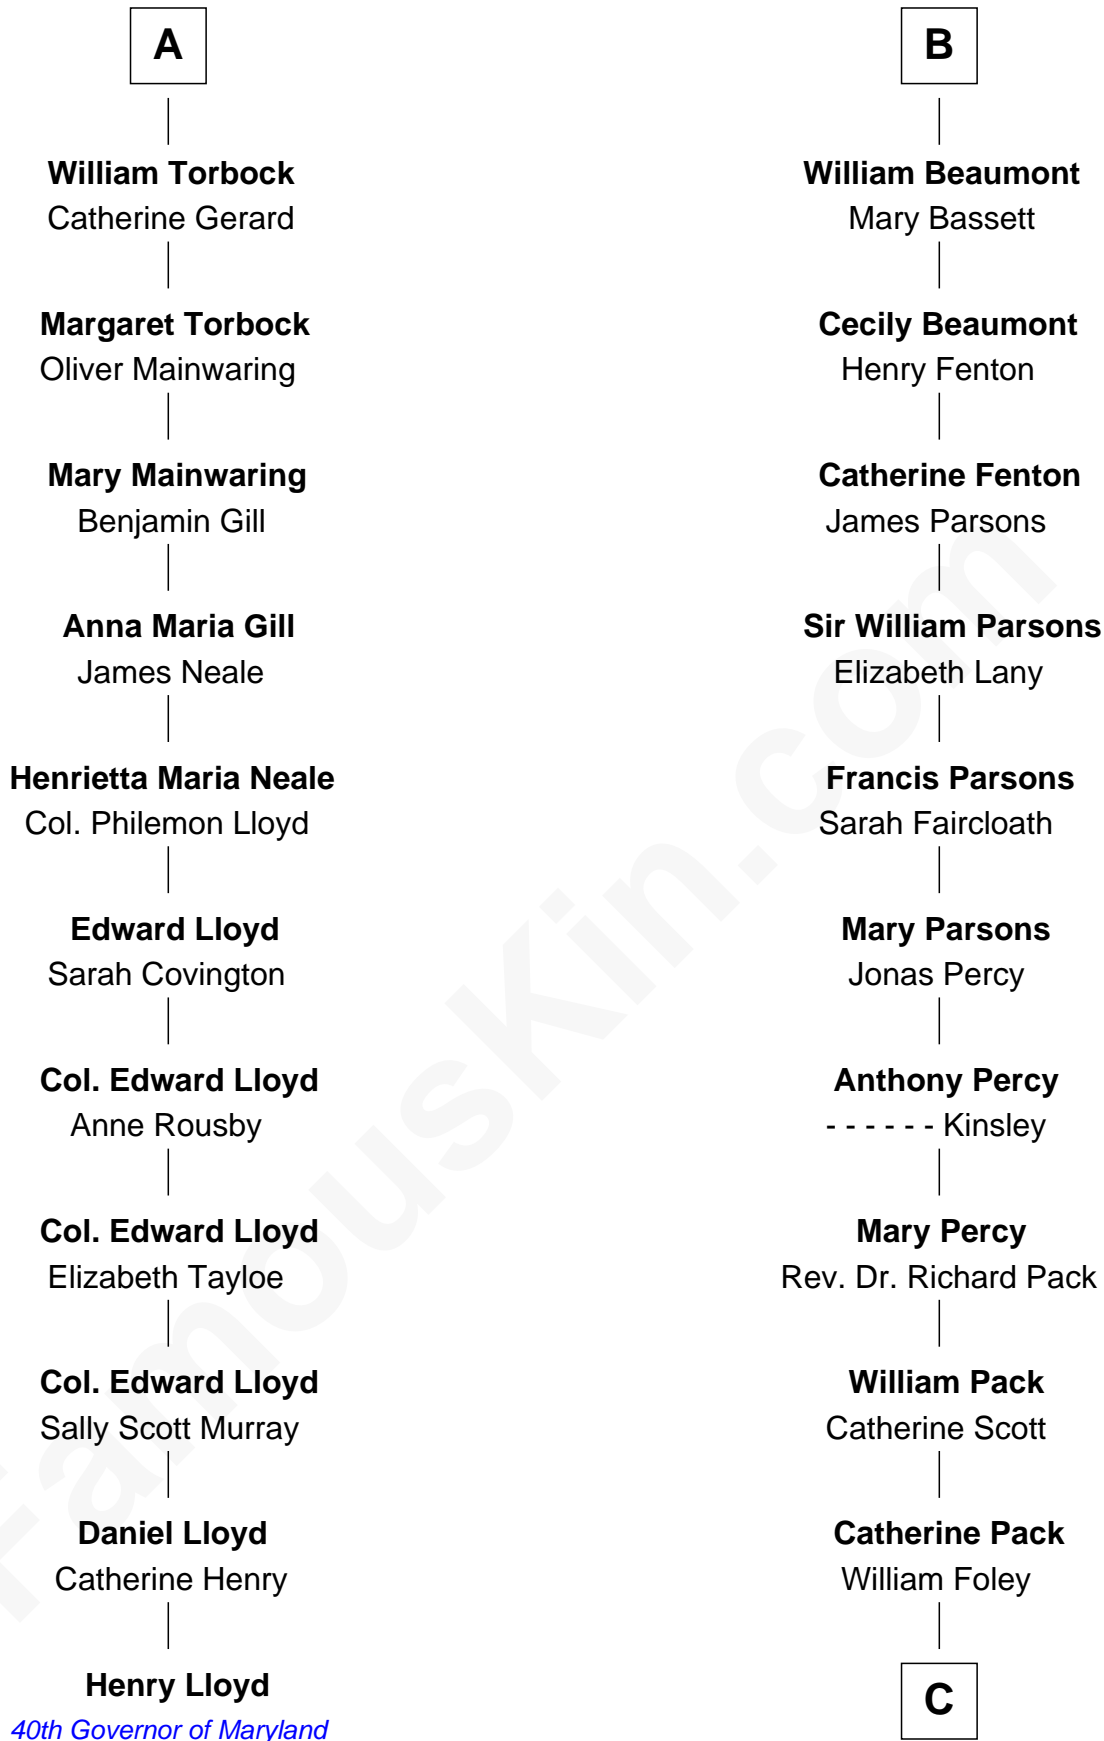

### Henry Lloyd

40th Governor of Maryland

17th cousin 1 time removed of

**Sir Arthur Conan Doyle**

Author, "Sherlock Holmes"

**Humphrey de Bohun**

Elizabeth Plantagenet

**Sir William de Bohun**  
Elizabeth de Badlesmere

**Elizabeth de Bohun**  
Sir Richard Fitzalan

**Elizabeth Fitzalan**  
Sir Robert Goushill

**Joan Goushill**  
Sir Thomas Stanley

**Sir John Stanley**  
Elizabeth Weever

**Margery Stanley**  
Sir William Torbock

**Thomas Torbock**  
Elizabeth Moore

**A**

**Eleanor de Bohun**  
Sir James le Boteler

**Pernel le Boteler**  
Sir Gilbert Talbot

**Elizabeth Talbot**  
Sir Henry de Grey

**Margaret de Grey**  
Sir John Darcy

**John Darcy**  
Joan de Greystoke

**Joan Darcy**  
John Beaumont

**George Beaumont**  
Joan Pauncefoot

**B**

**C**

|  
**Mary Josephine Elizabeth Foley**

Charles Altamont Doyle

|  
**Sir Arthur Conan Doyle**