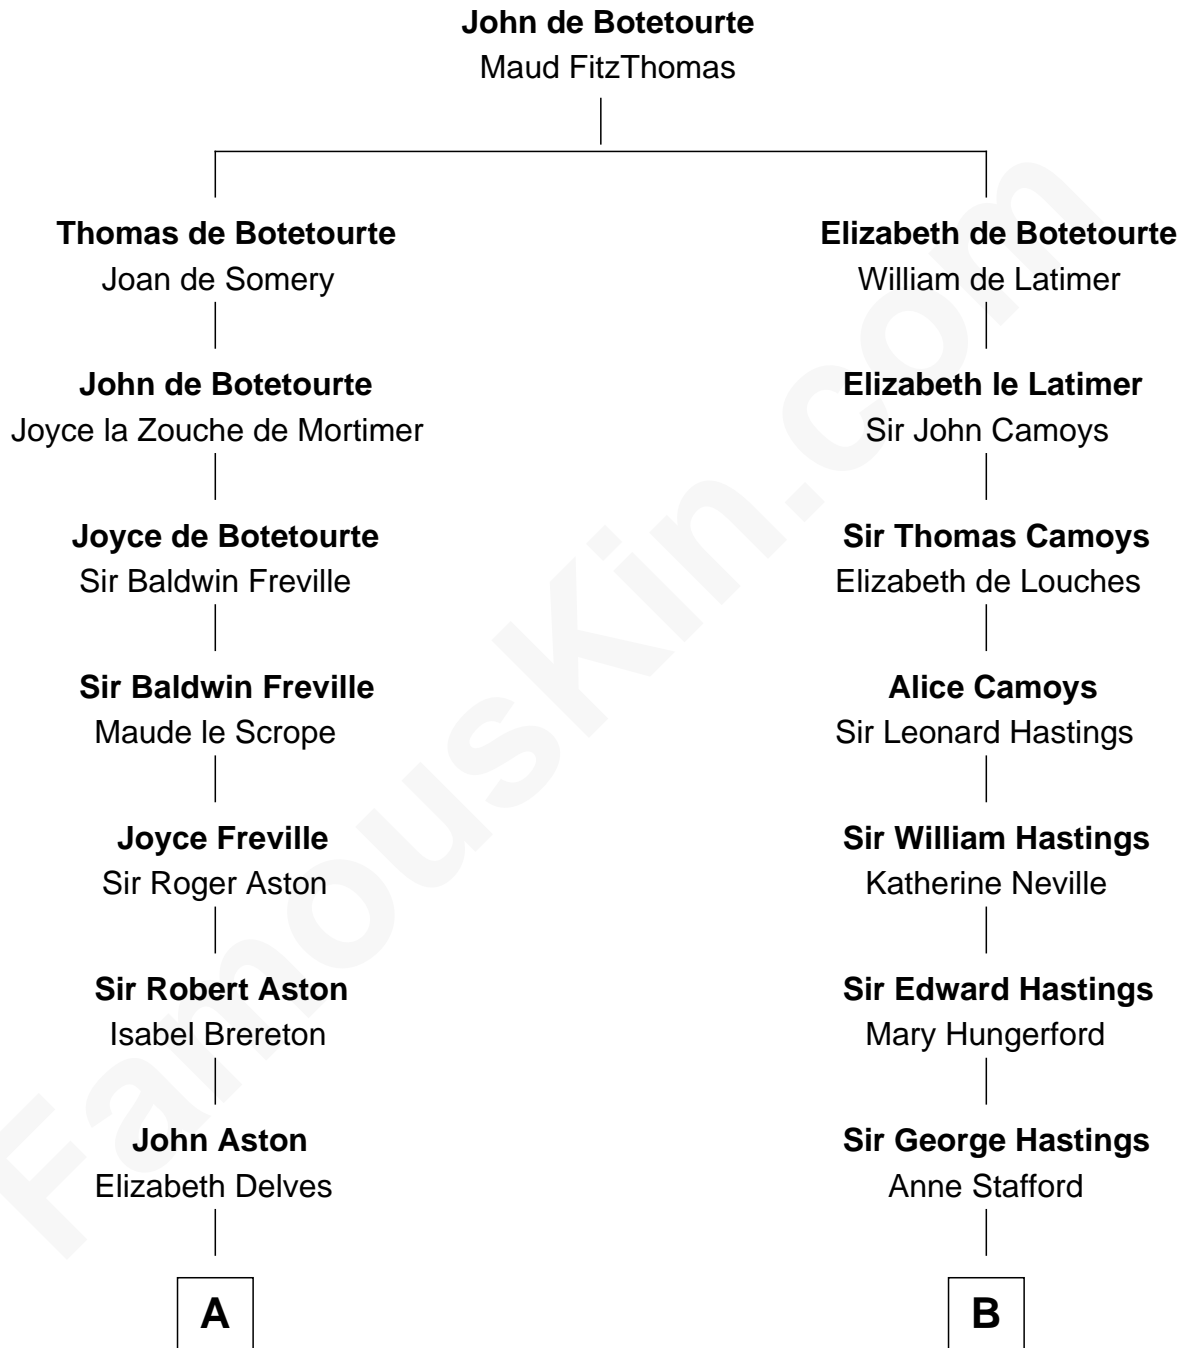

## Relationship Chart of

### Henry Lloyd

40th Governor of Maryland

20th cousin 1 time removed of

### Queen Elizabeth II

Queen of the United Kingdom

**C**

**John Tayloe**  
Rebecca Plater

**Elizabeth Tayloe**  
Col. Edward Lloyd

**Col. Edward Lloyd**  
Sally Scott Murray

**Daniel Lloyd**  
Catherine Henry