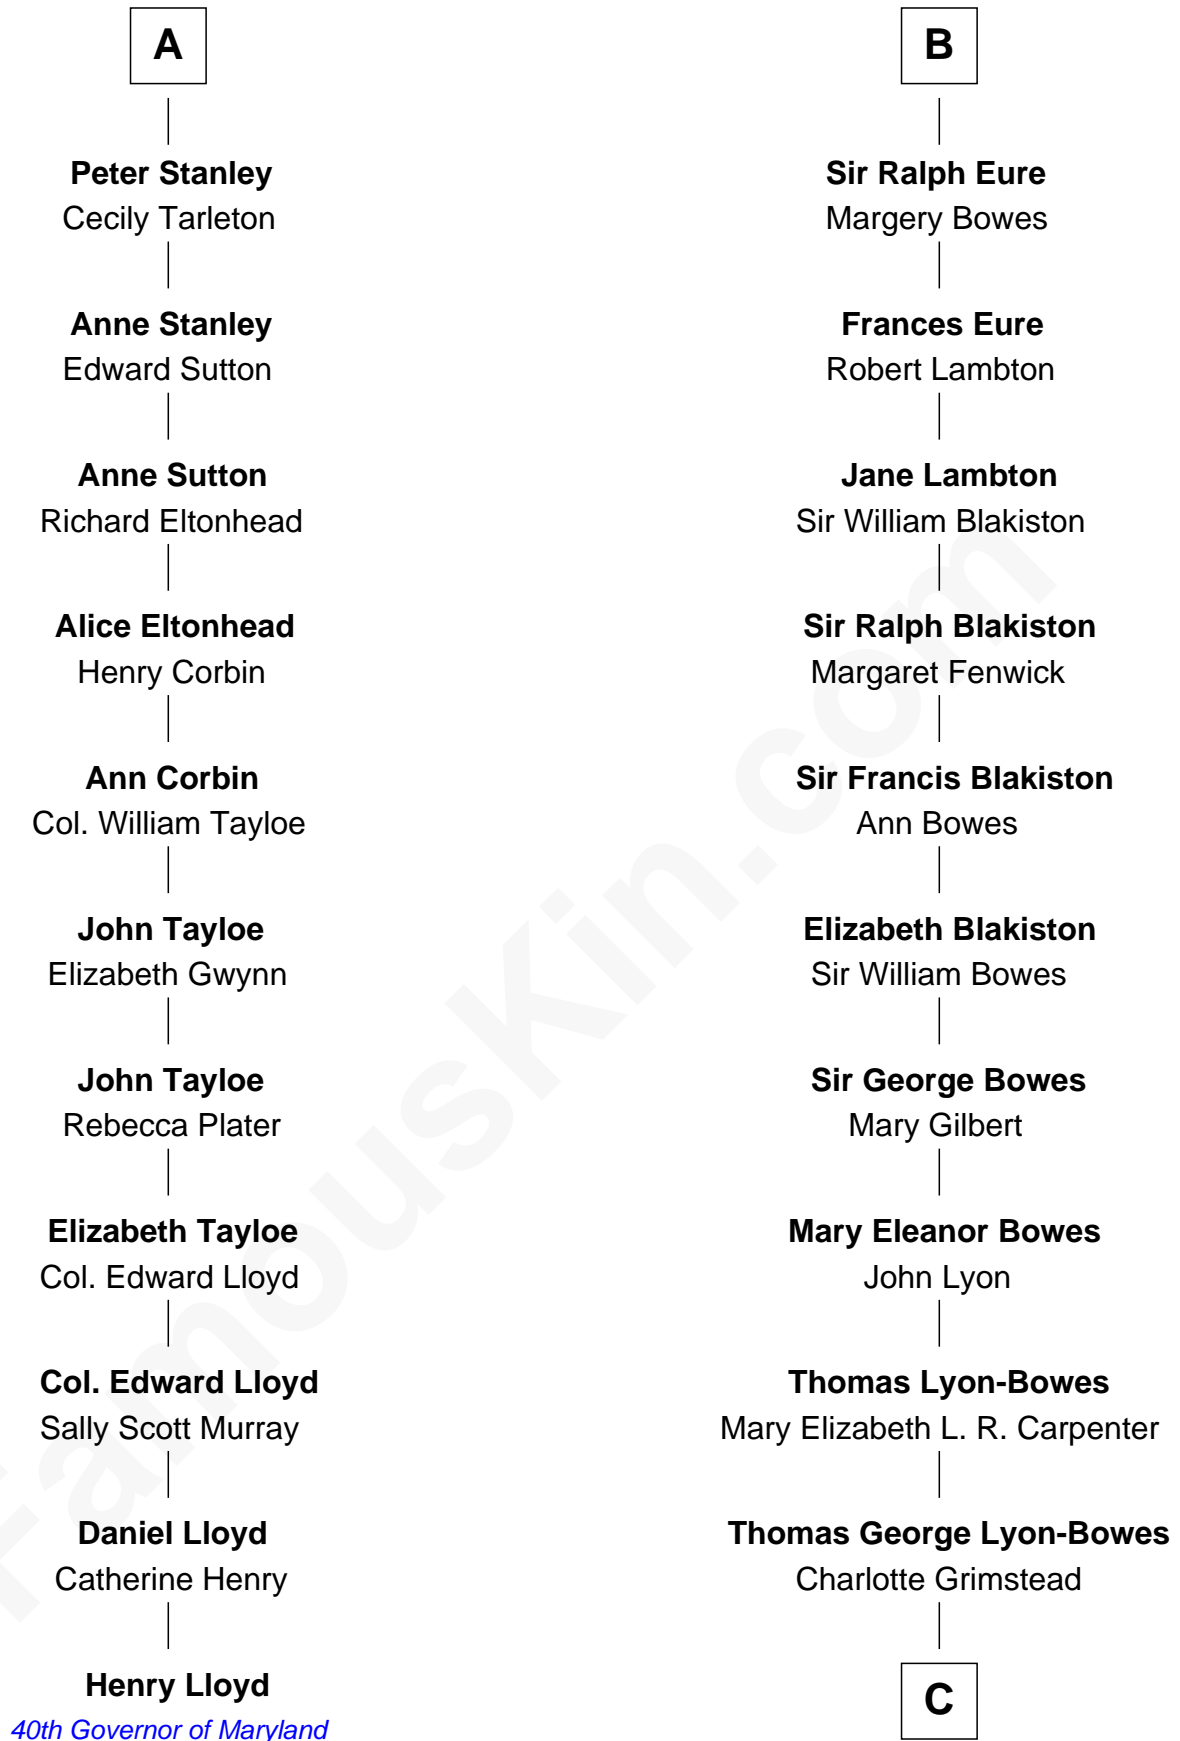

FamousKin.com

Relationship Chart of

Henry Lloyd

40th Governor of Maryland

17th cousin 3 times removed of

Queen Elizabeth II

Queen of the United Kingdom

Ralph de Stafford

Katherine de Stafford

Michael de la Pole

Maud de Swinnerton

Sir John Savage

Isabel de la Pole

Thomas Morley

Mary Savage

William Stanley

Muriel Hastings

Sir Ralph Eure

Sir William Stanley

Anne Harington

Sir William Eure

Elizabeth Willoughby

A

B