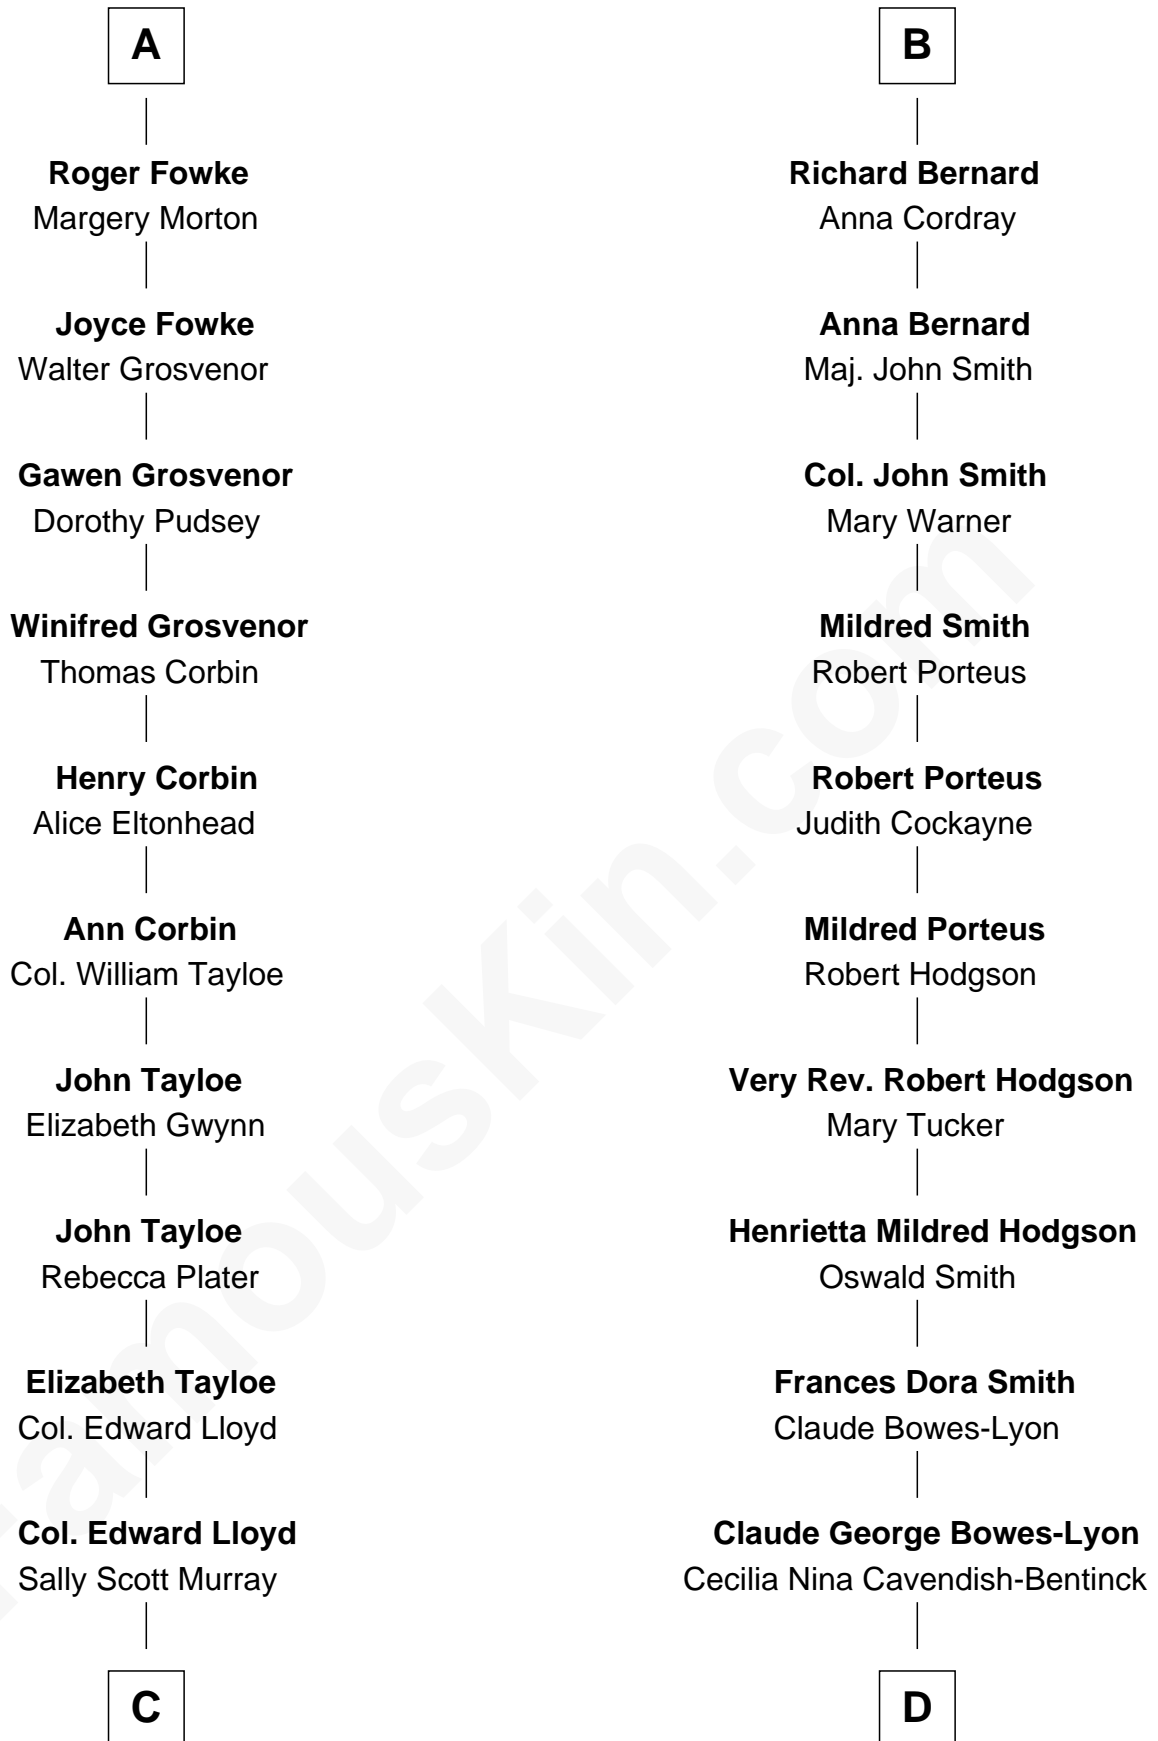

# FamousKin.com Relationship Chart of

**Henry Lloyd**

*40th Governor of Maryland*

**18th cousin of**

**Queen Elizabeth II**

*Queen of the United Kingdom*

**Stephen le Scrope**

Margery de Welles

**Maude le Scrope**  
Sir Baldwin Freville

**Joyce Freville**  
Sir Roger Aston

**Sir Robert Aston**  
Isabel Brereton

**John Aston**  
Elizabeth Delves

**Margaret Aston**  
John Kinnersley

**Isabel Kinnersley**  
John Bradshaw

**Anne Bradshaw**  
John Fowke

**A**

**John le Scrope**  
Elizabeth Chaworth

**Elizabeth le Scrope**  
Sir Henry le Scrope

**Margaret Scrope**  
John Bernard

**John Bernard**  
Margaret Daundelyn

**John Bernard**  
Cecily Muscote

**Francis Bernard**  
Alice Hazlewood

**Richard Bernard**  
Elizabeth Woolhouse

**B**

**C**

**Daniel Lloyd**  
Catherine Henry

**Henry Lloyd**  
*40th Governor of Maryland*

**D**

**Elizabeth Bowes-Lyon**  
George VI, King of the United Kingdom