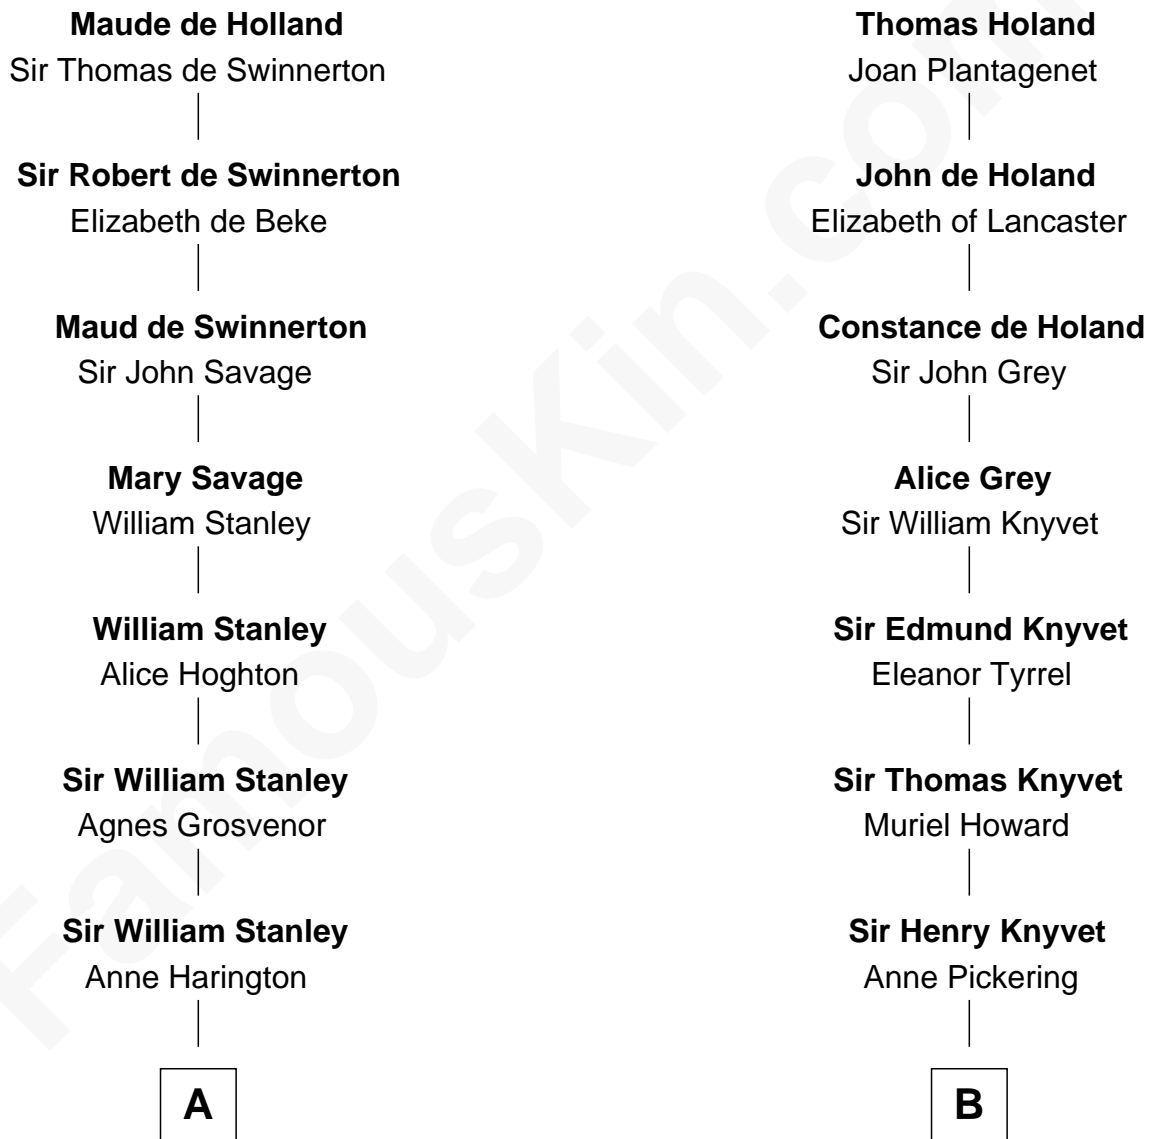

FamousKin.com Relationship Chart of

Henry Lloyd

40th Governor of Maryland

17th cousin 2 times removed of

Tilda Swinton

Movie Actress

Sir Robert de Holland

Maude la Zouche

C

Mariora Beatrice Evelyn Rochfort Alers-Hankey

Alan Henry Campbell Swinton

Sir John Swinton

Judith Balfour Killen

Tilda Swinton

Movie Actress

FamousKin.com