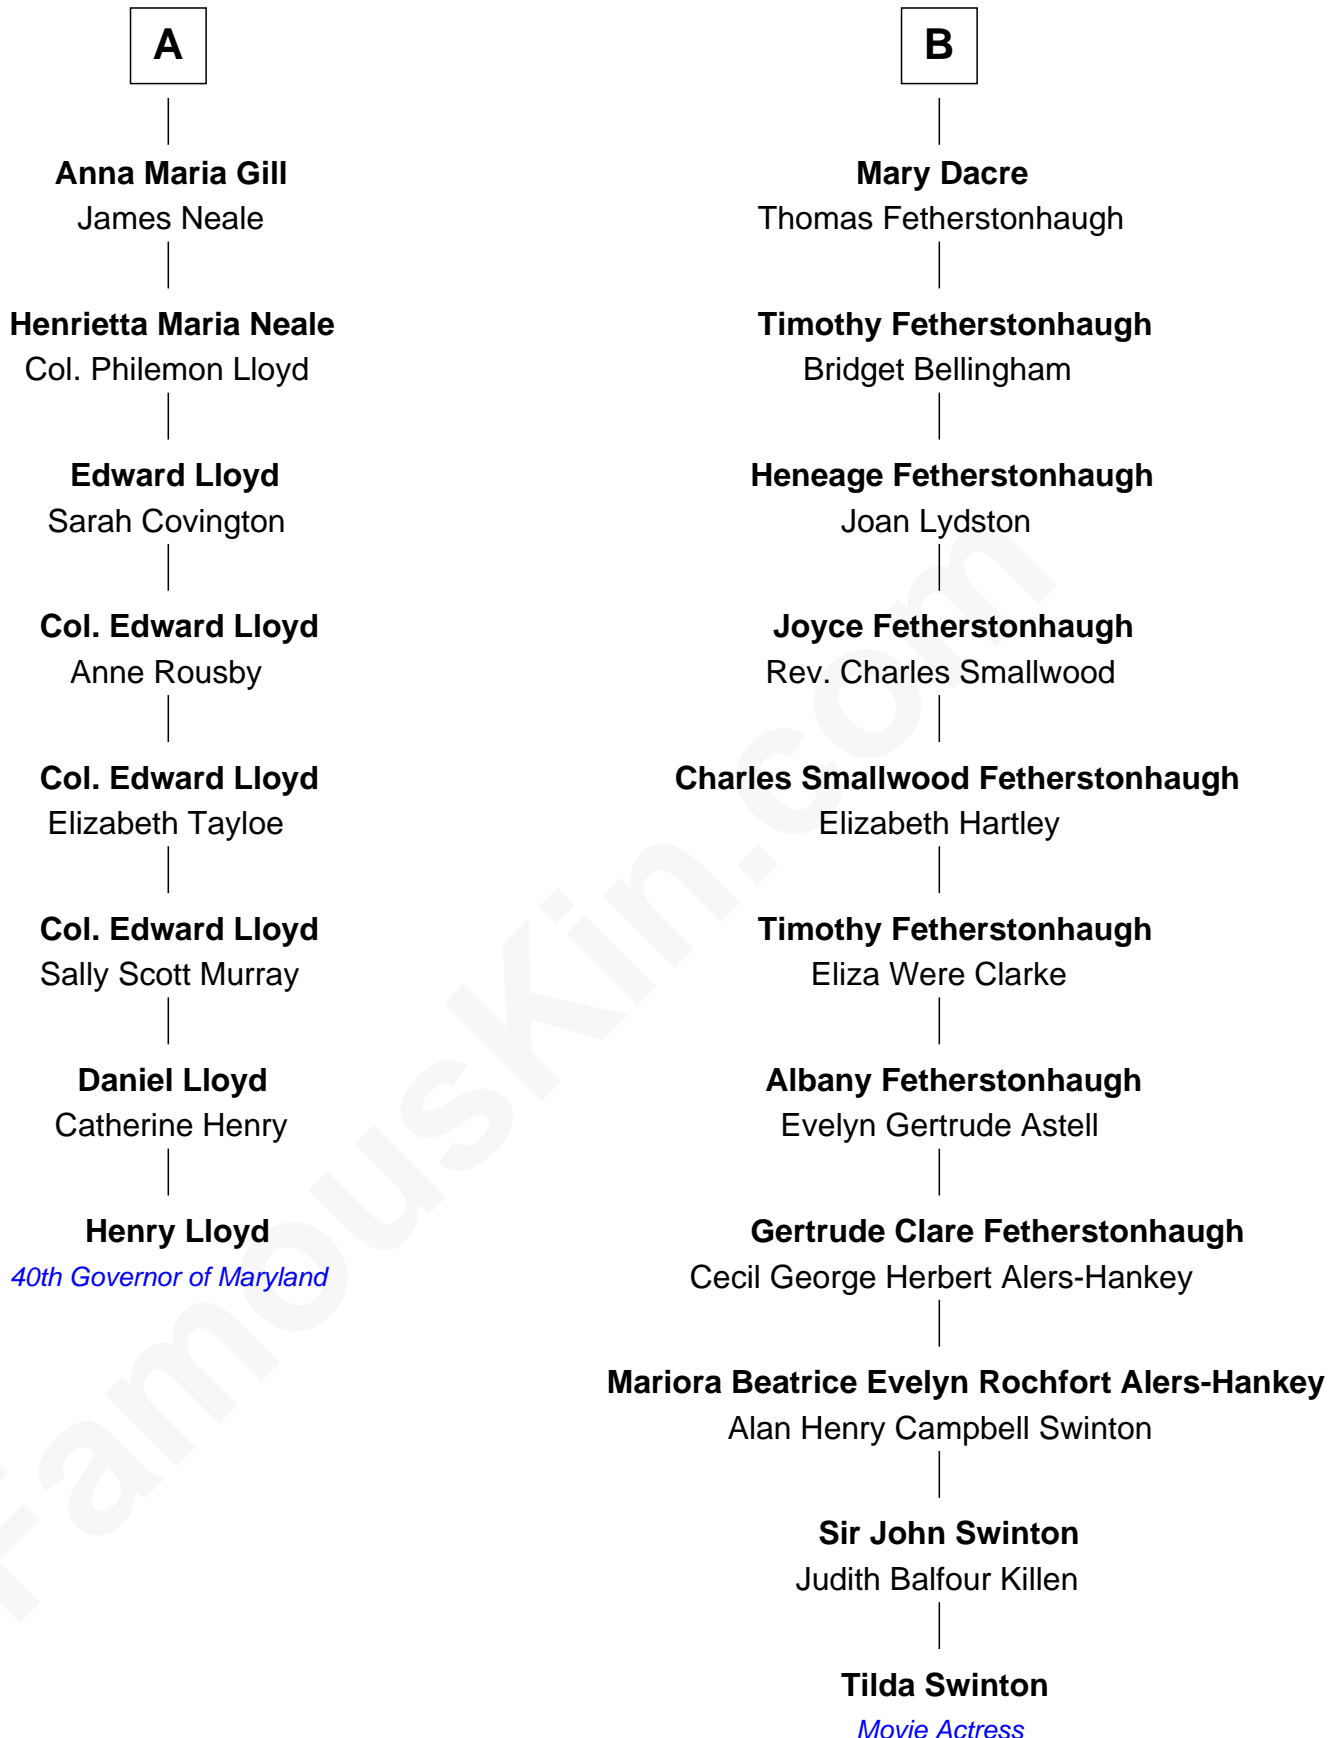

FamousKin.com Relationship Chart of

Henry Lloyd

40th Governor of Maryland

14th cousin 3 times removed of

Tilda Swinton

Movie Actress

Elizabeth Fitzalan

with husband
Sir Robert Goushill

with husband
Sir Thomas Mowbray

Joan Goushill
Sir Thomas Stanley

Margaret Mowbray
Sir Robert Howard

Sir John Stanley
Elizabeth Weever

Sir John Howard
Katherine Moleyns

Margery Stanley
Sir William Torbock

Sir Thomas Howard
Elizabeth Tilney

Thomas Torbock
Elizabeth Moore

Muriel Howard
Sir Thomas Knyvet

William Torbock
Catherine Gerard

Sir Henry Knyvet
Anne Pickering

Margaret Torbock
Oliver Mainwaring

Alice Knyvet
Christopher Dacre

Mary Mainwaring
Benjamin Gill

Henry Dacre
of Corby Salkeld

A

B

Tilda Swinton photo by [Nicolas Genin](#) (CC BY-SA 2.0)