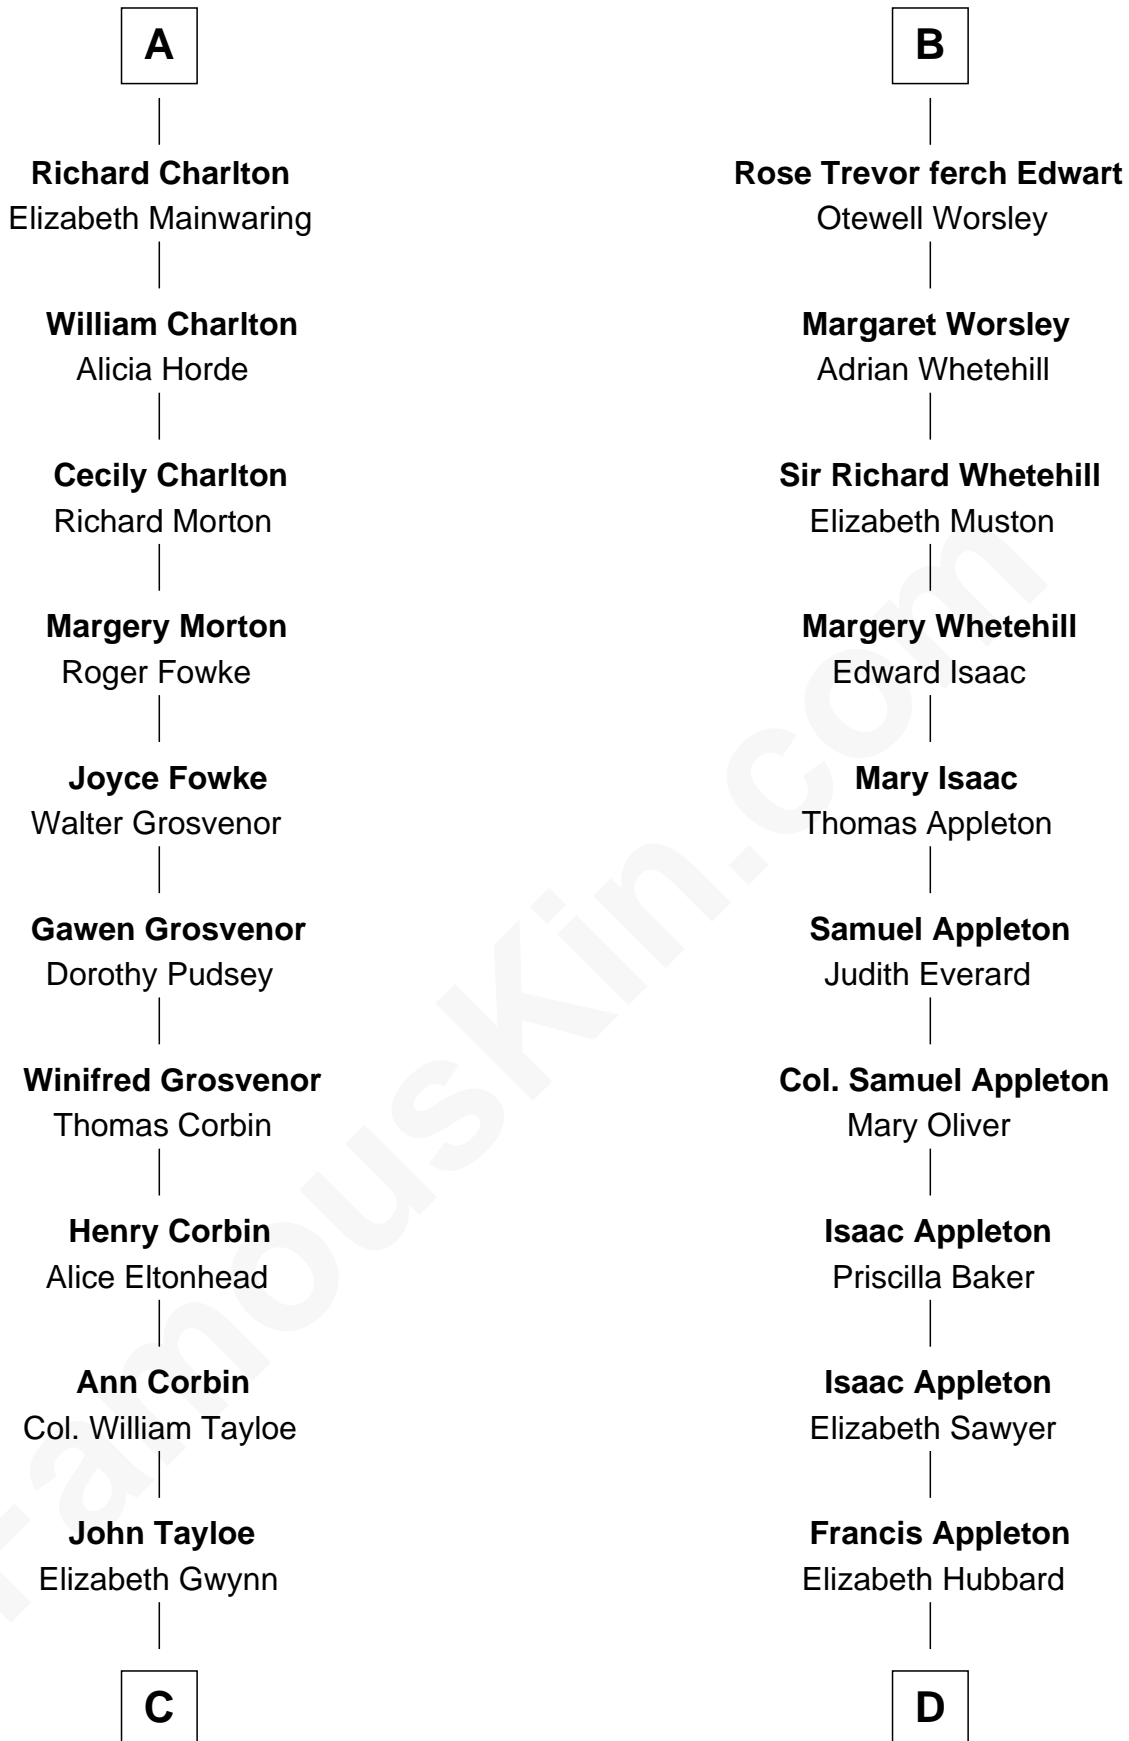

FamousKin.com

Relationship Chart of

Henry Lloyd

40th Governor of Maryland

18th cousin 3 times removed of

Jane (Appleton) Pierce

First Lady of President Franklin Pierce

William d'Aubenev
Mabel of Chester

Nichole d'Aubenev
Sir Roger de Somery

Maud de Somery
Sir Henry de Erdington

Sir Henry de Erdington
Joan de Wolvey

Sir Giles de Erdington
Elizabeth de Tolthorpe

Margaret de Erdington
Sir Roger Corbet

Sir Robert Corbet
Margaret - - - - -

Mary Corbet
Robert Charlton

A

Nichole d'Aubenev
Sir Roger de Somery

Joan de Somery
John IV le Strange

John V le Strange
Maud de Walton

Elizabeth le Strange
Gruffydd ap Madog

Gruffydd Fychan ap Gruffydd
Elen ferch Thomas ap Llewelyn

Lowri ferch Gruffydd Fychan
Robert Puleston

Angharad Puleston
Edwart Trevor ap Daffydd

B

C

John Tayloe
Rebecca Plater

Elizabeth Tayloe
Col. Edward Lloyd

Col. Edward Lloyd
Sally Scott Murray

Daniel Lloyd
Catherine Henry