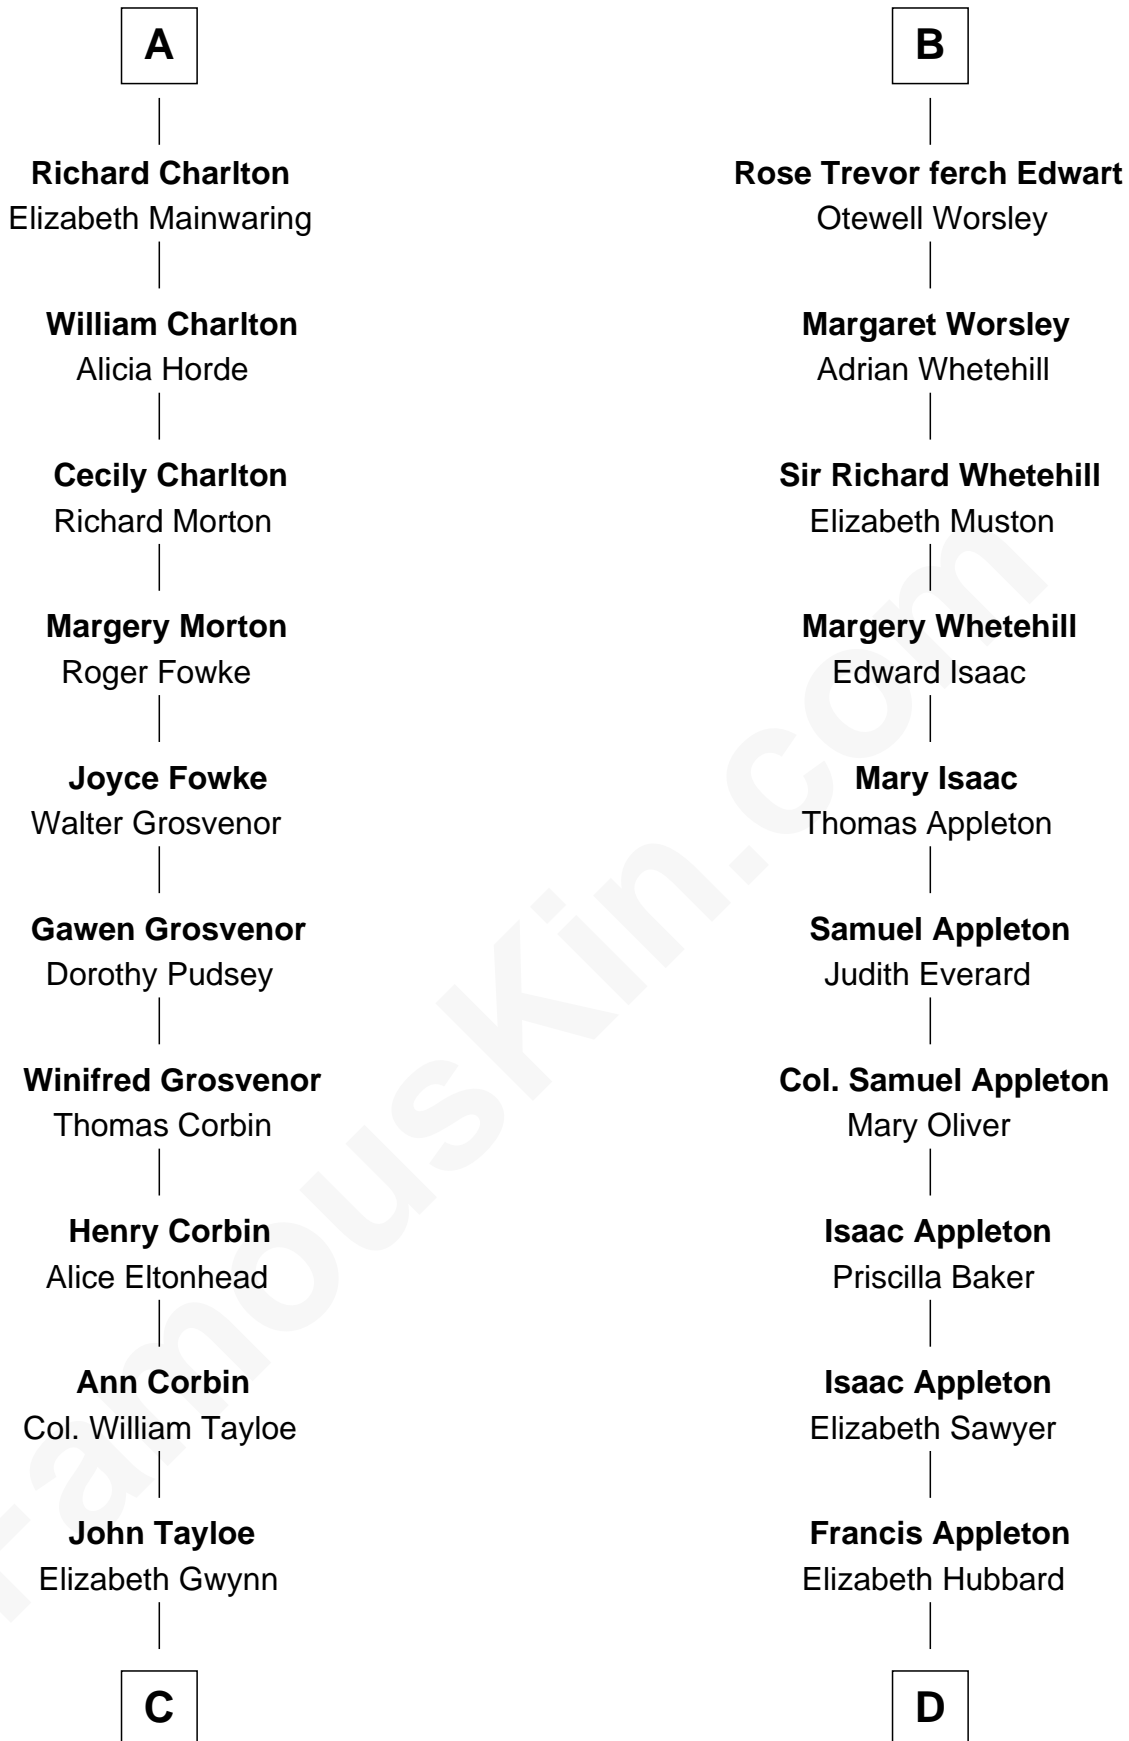

FamousKin.com

Relationship Chart of

Henry Lloyd

40th Governor of Maryland

18th cousin 3 times removed of

Jane (Appleton) Pierce

First Lady of President Franklin Pierce

Sir Ralph de Somery

Gruffydd Fychan ap Gruffydd

Elen ferch Thomas ap Llewelyn

Lowri ferch Gruffydd Fychan

Robert Puleston

Angharad Puleston

Edwart Trevor ap Daffydd

B

C