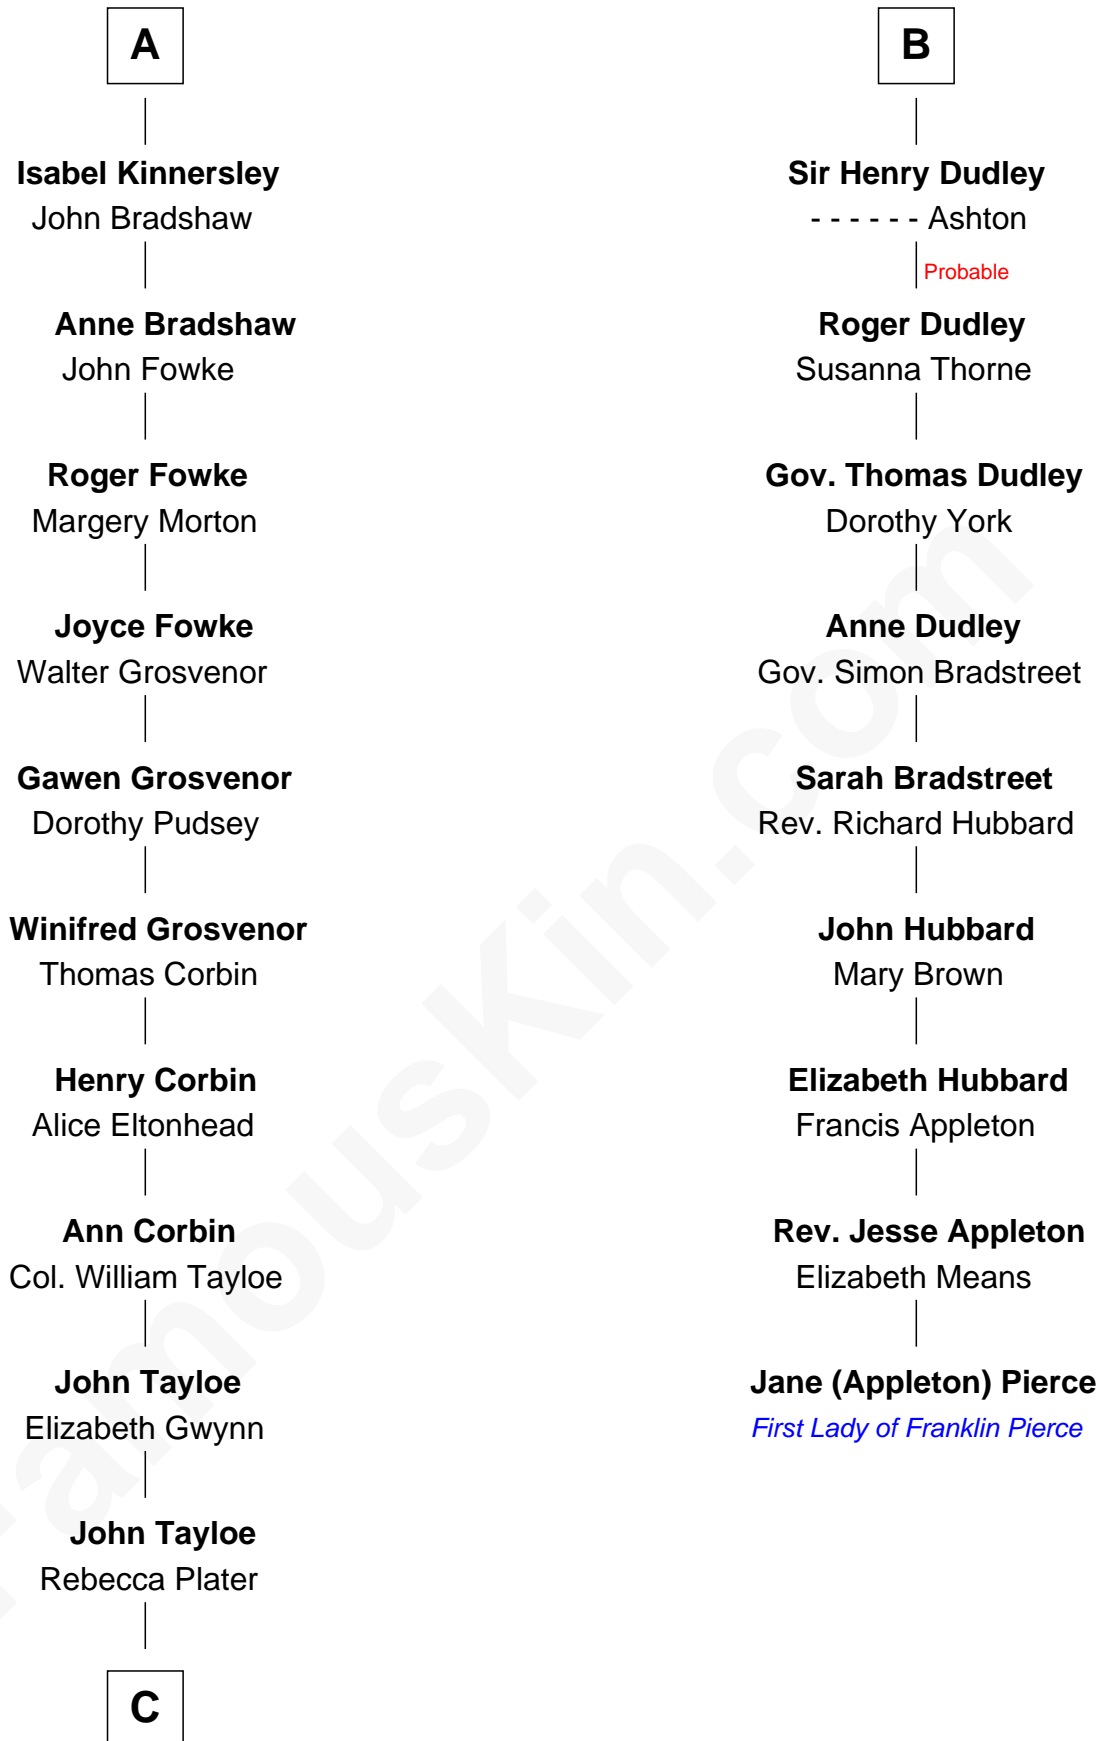

FamousKin.com

Relationship Chart of

Henry Lloyd

40th Governor of Maryland

15th cousin 5 times removed of

Jane (Appleton) Pierce

First Lady of President Franklin Pierce

C

Elizabeth Tayloe
Col. Edward Lloyd

Col. Edward Lloyd
Sally Scott Murray

Daniel Lloyd
Catherine Henry

Henry Lloyd
40th Governor of Maryland

FamousKin.com