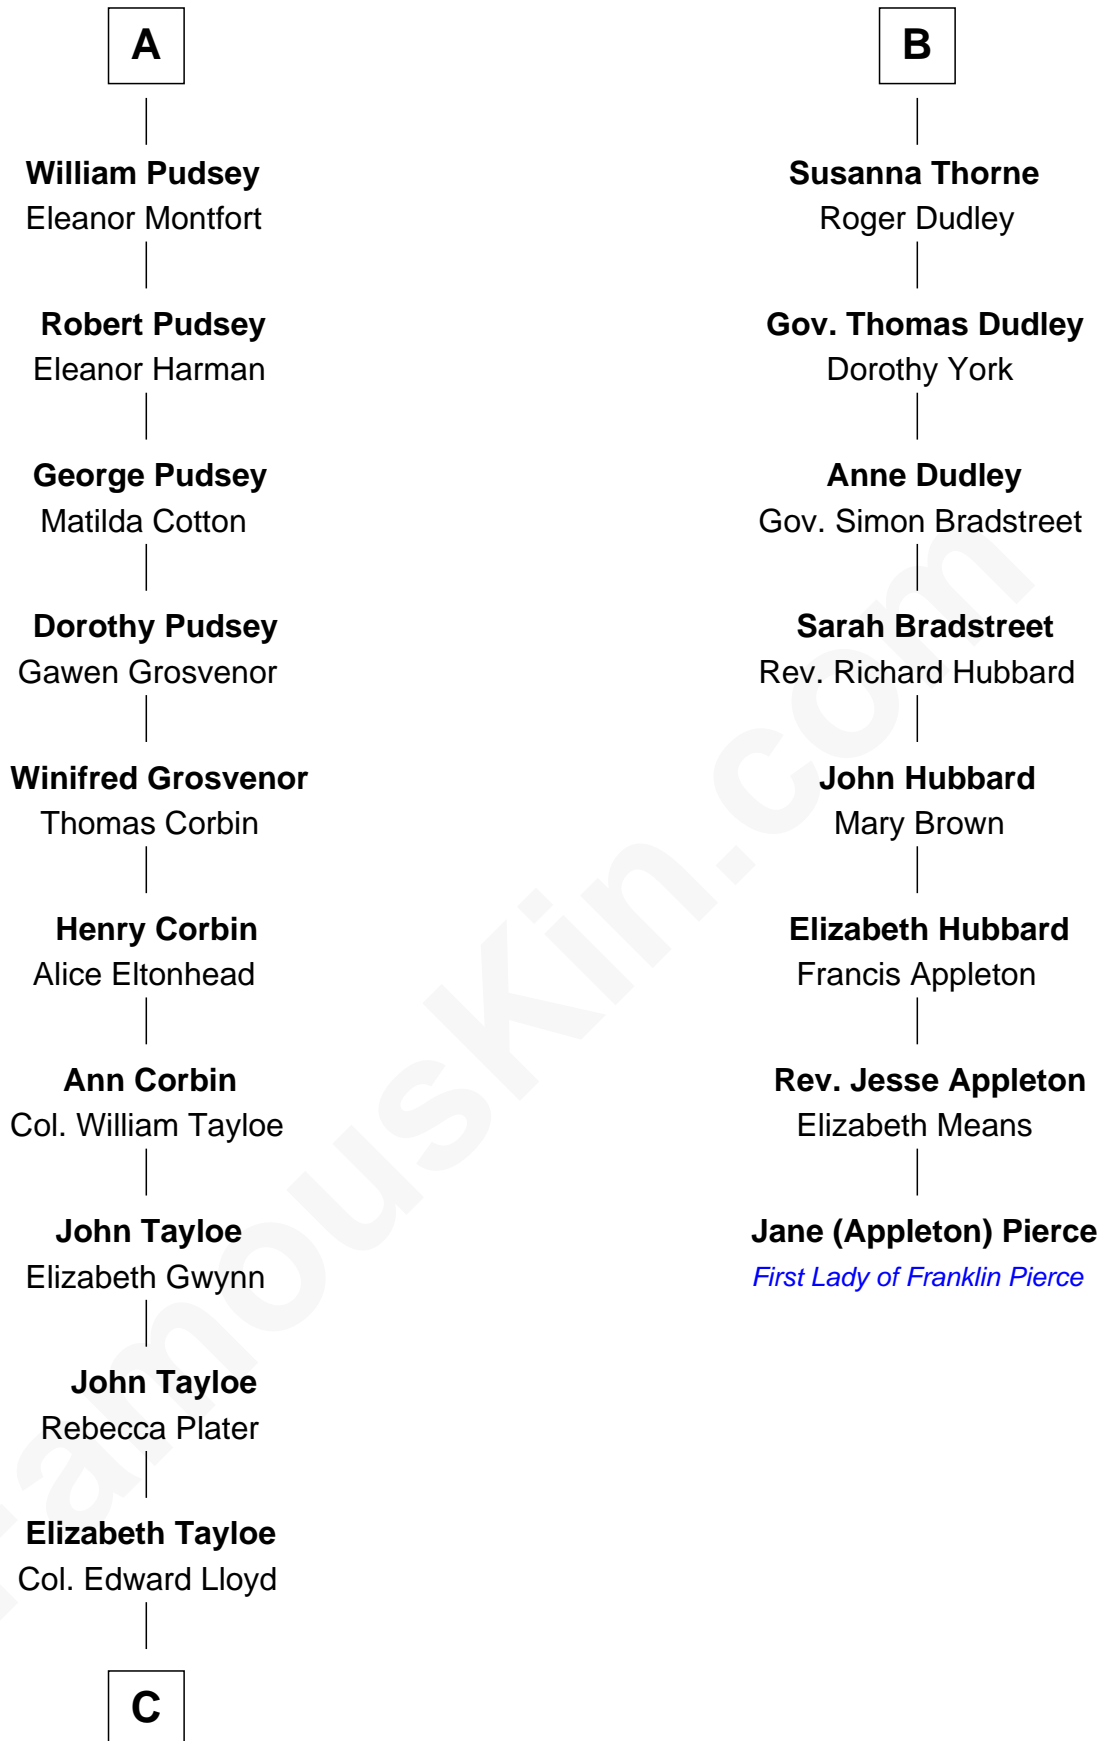

**FamousKin.com**  
**Relationship Chart of**  
**Henry Lloyd**

*40th Governor of Maryland*

**14th cousin 5 times removed of**

**Jane (Appleton) Pierce**

*First Lady of President Franklin Pierce*

**Sir John Grey**  
 Avice Marmion

**Sir Robert Grey**  
 Lora de St. Quintin

**Elizabeth Grey**  
 Henry FitzHugh

**Eleanor Fitzhugh**  
 Sir Thomas Tunstall

**Margaret Tunstall**  
 Sir Ralph Pudsey

**Sir John Pudsey**  
 Grace Hamerton

**Henry Pudsey**  
 Margaret Conyers

**Rowland Pudsey**  
 Edith Hare

**A**

**Maud Grey**

Sir Thomas Harcourt

**Sir Thomas Harcourt**  
 Jane Fraunceys

**Sir Richard Harcourt**  
 Edith St. Clair

**Alice Harcourt**  
 William Bessiles

**Elizabeth Bessiles**  
 Richard Fettiplace

**Anne Fettiplace**  
 Edward Purefoy

**Mary Purefoy**  
 Thomas Thorne

**B**

**C**

Col. Edward Lloyd  
Sally Scott Murray

Daniel Lloyd  
Catherine Henry

Henry Lloyd  
*40th Governor of Maryland*

FamousKin.com