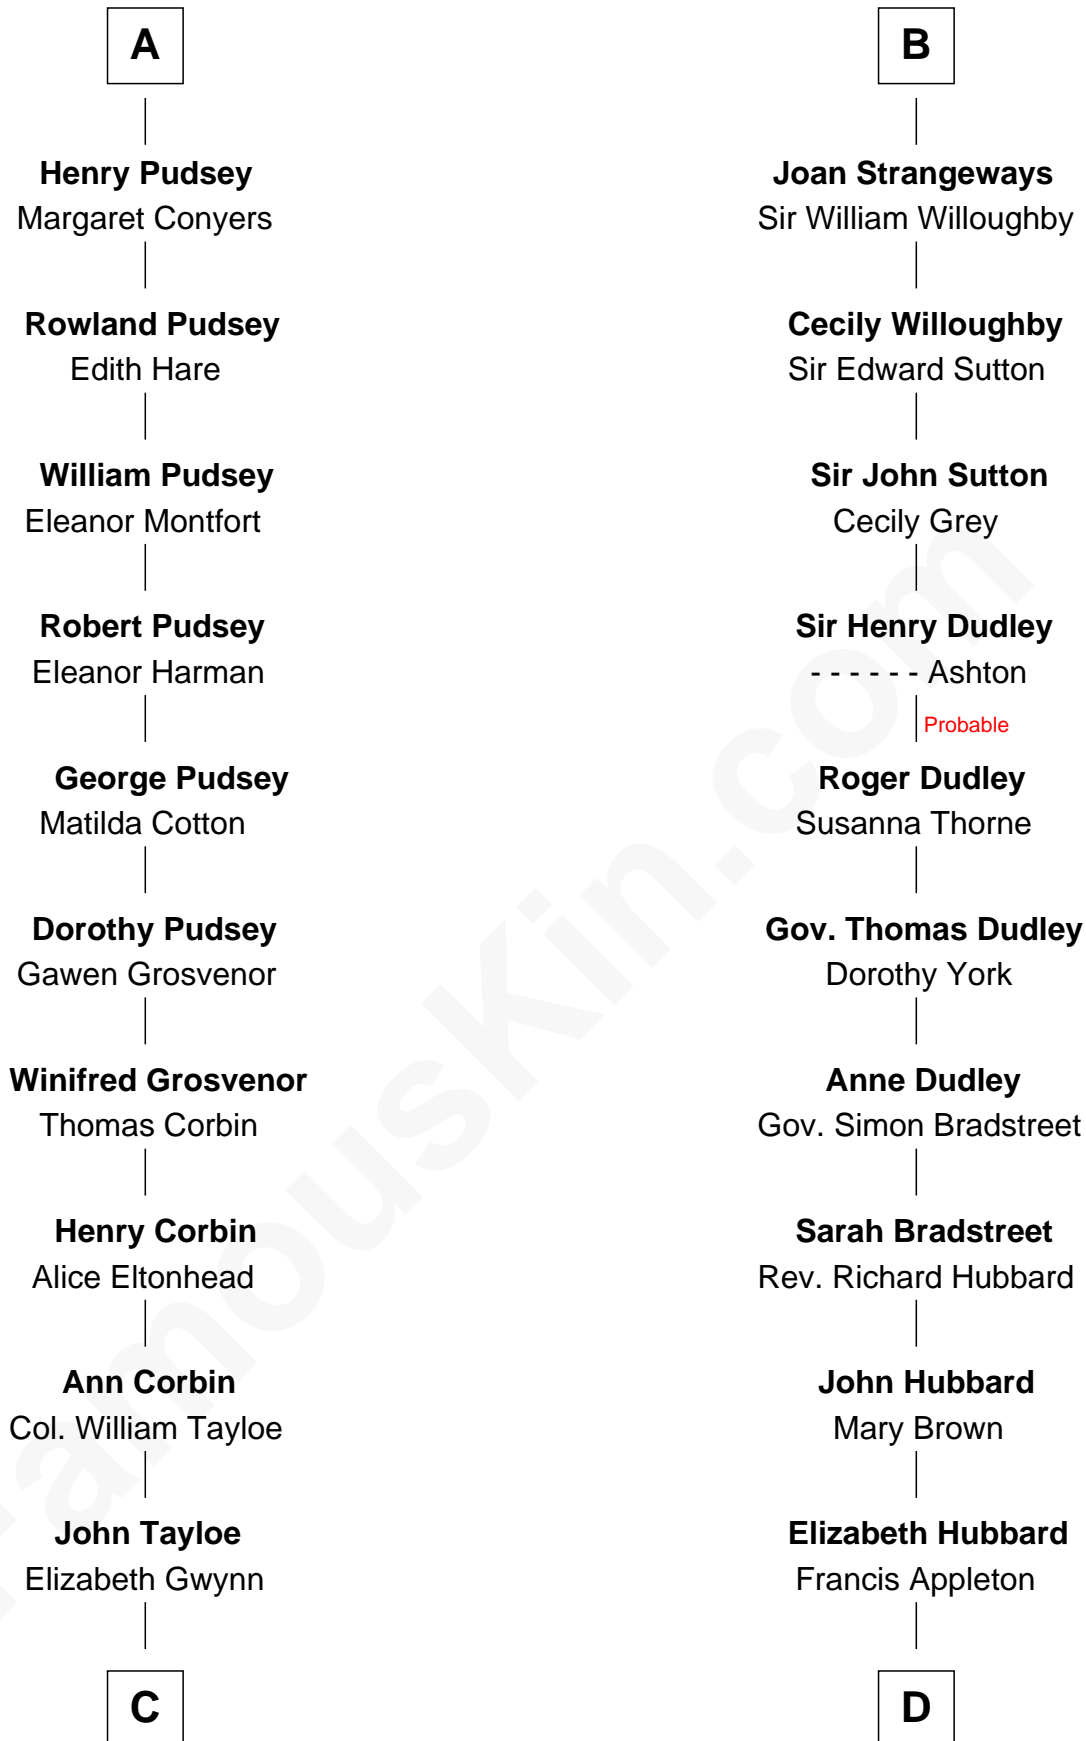

FamousKin.com

Relationship Chart of

Henry Lloyd

40th Governor of Maryland

18th cousin 3 times removed of

Jane (Appleton) Pierce

First Lady of President Franklin Pierce

John Fitz Robert

Sir John de Neville

Maude de Percy

Sir Ralph Neville

Joan Beaufort

Katherine Neville

Sir Thomas Strangeways

B

C

John Tayloe
Rebecca Plater

Elizabeth Tayloe
Col. Edward Lloyd

Col. Edward Lloyd
Sally Scott Murray

Daniel Lloyd
Catherine Henry

Henry Lloyd
40th Governor of Maryland

D

Rev. Jesse Appleton
Elizabeth Means

Jane (Appleton) Pierce
First Lady of Franklin Pierce