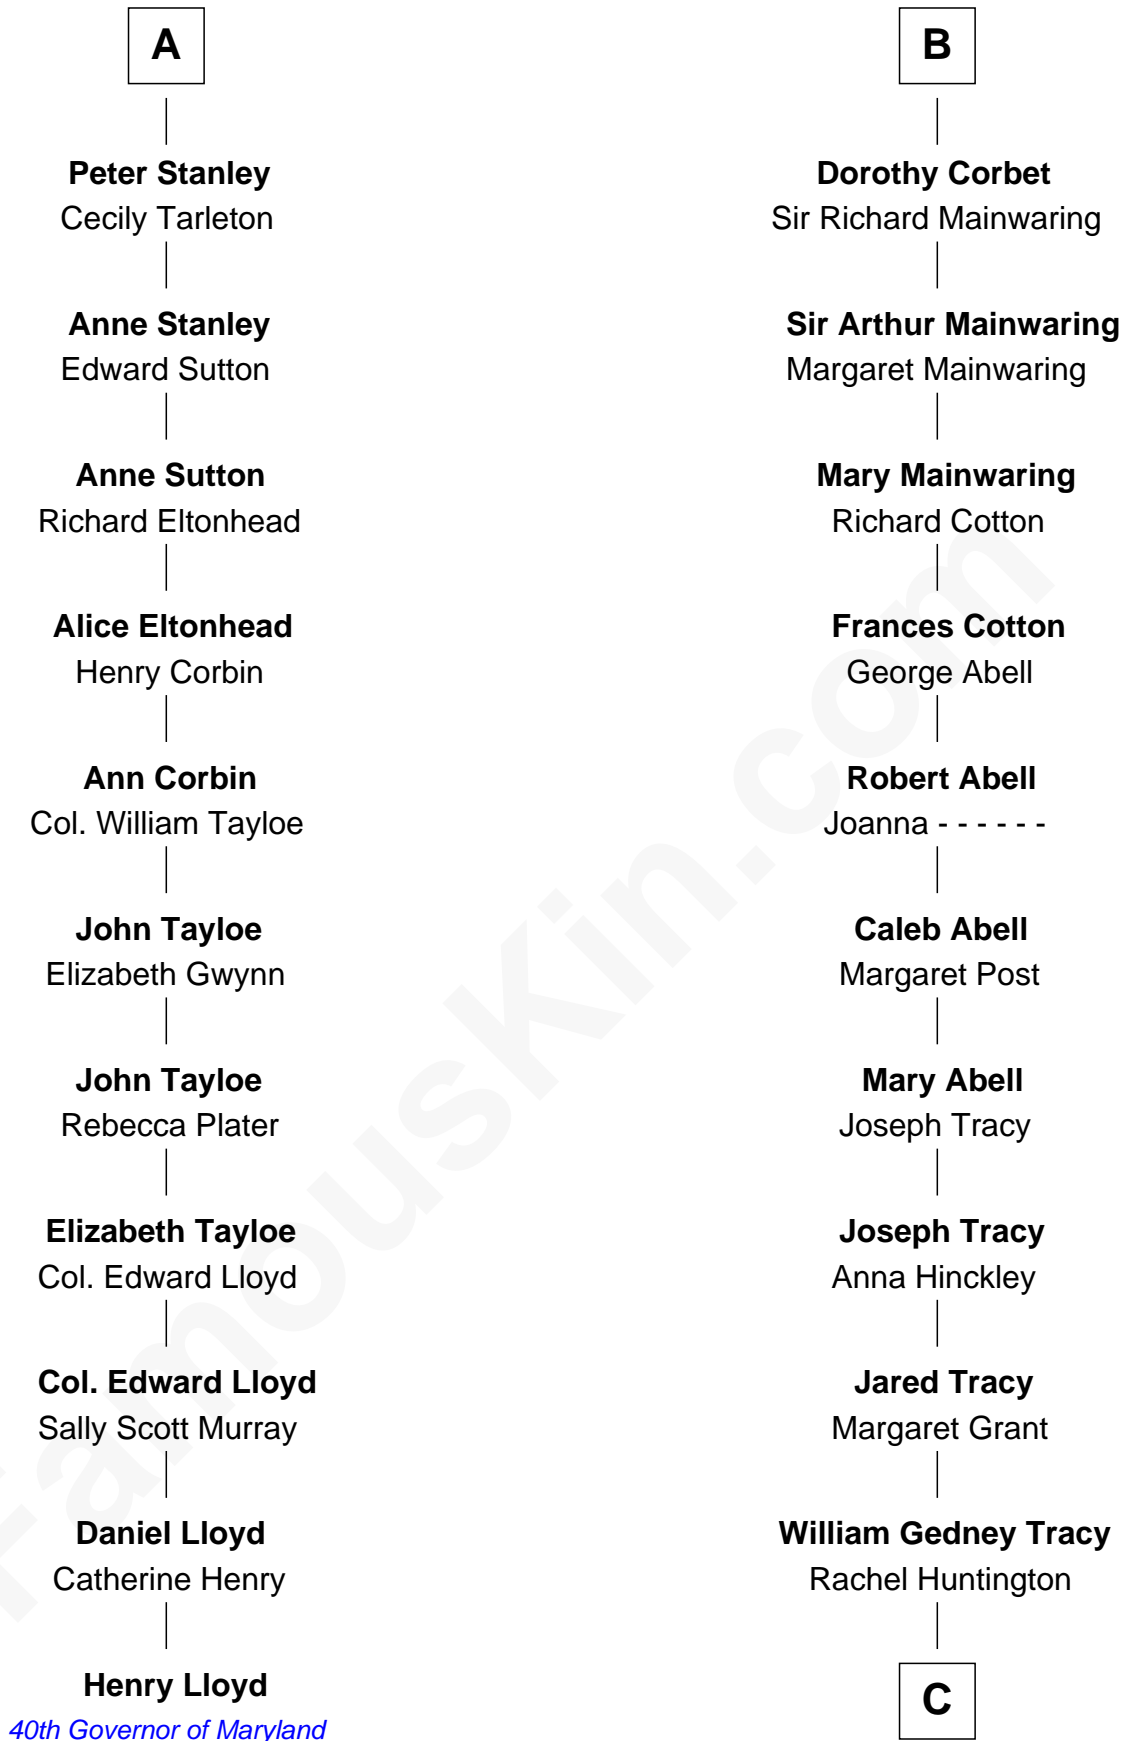

FamousKin.com

Relationship Chart of

Henry Lloyd

40th Governor of Maryland

17th cousin 3 times removed of

Henry Sturgis Morgan

Co-Founder of Morgan Stanley

Ralph de Stafford

Sir William Ferrers

Elizabeth Belknap

William Stanley

Alice Hoghton

Anne Ferrers

Sir Walter Devereux

Sir William Stanley

Agnes Grosvenor

Elizabeth Devereux

Sir Richard Corbet

Sir William Stanley

Anne Harington

Sir Robert Corbet

Elizabeth Vernon

A

B