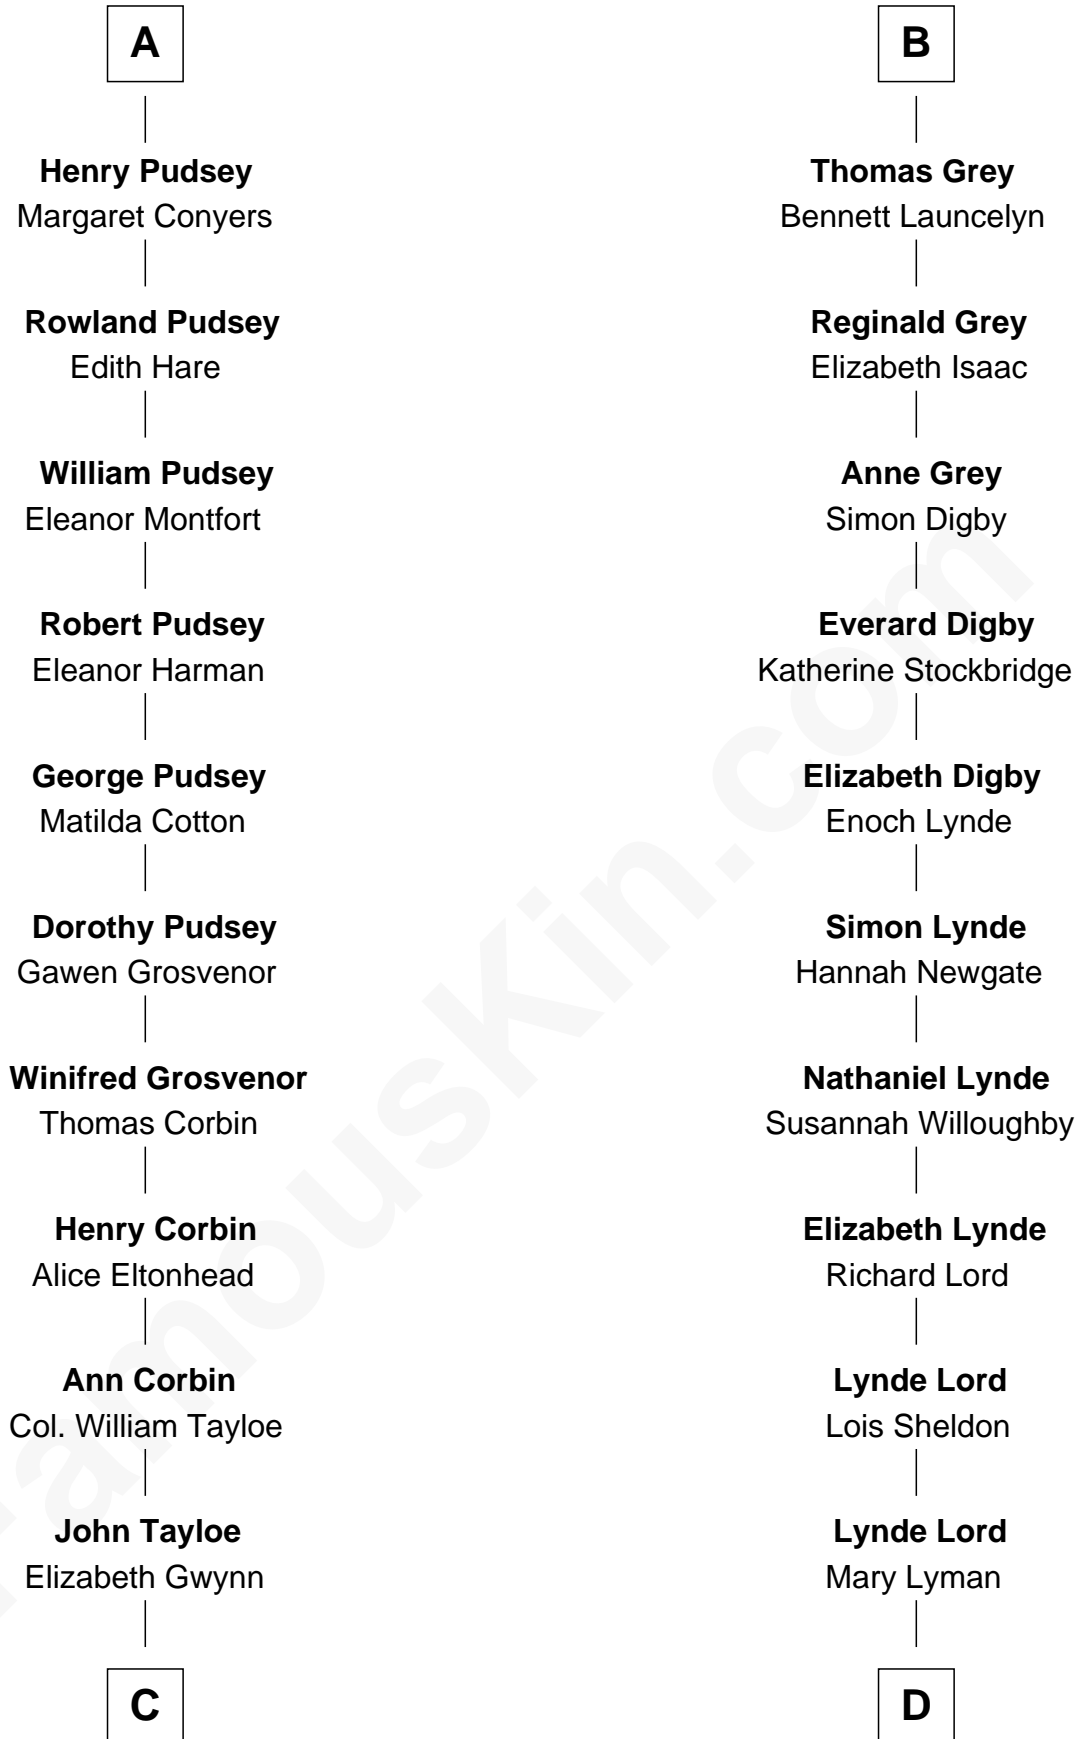

FamousKin.com Relationship Chart of

Henry Lloyd

40th Governor of Maryland

21st cousin of

Henry Sturgis Morgan

Co-Founder of Morgan Stanley

William de Odingsells

Ela FitzWalter

Sir Roger de Herdeburgh

Ela Herdeburgh

Sir William de Boteler

Ankaret le Boteler

John le Strange

Eleanor le Strange

Sir Reynold de Grey

Sir Reynold Grey

Joan Astley

John Grey

Elizabeth - - - - -

Reginald Grey

Beatrice - - - - -

B

C

John Tayloe
Rebecca Plater

Elizabeth Tayloe
Col. Edward Lloyd

Col. Edward Lloyd
Sally Scott Murray

Daniel Lloyd
Catherine Henry

Henry Lloyd
40th Governor of Maryland

D

Mary Sheldon Lord
John Pierpont

Juliet Pierpont
Junius Spencer Morgan