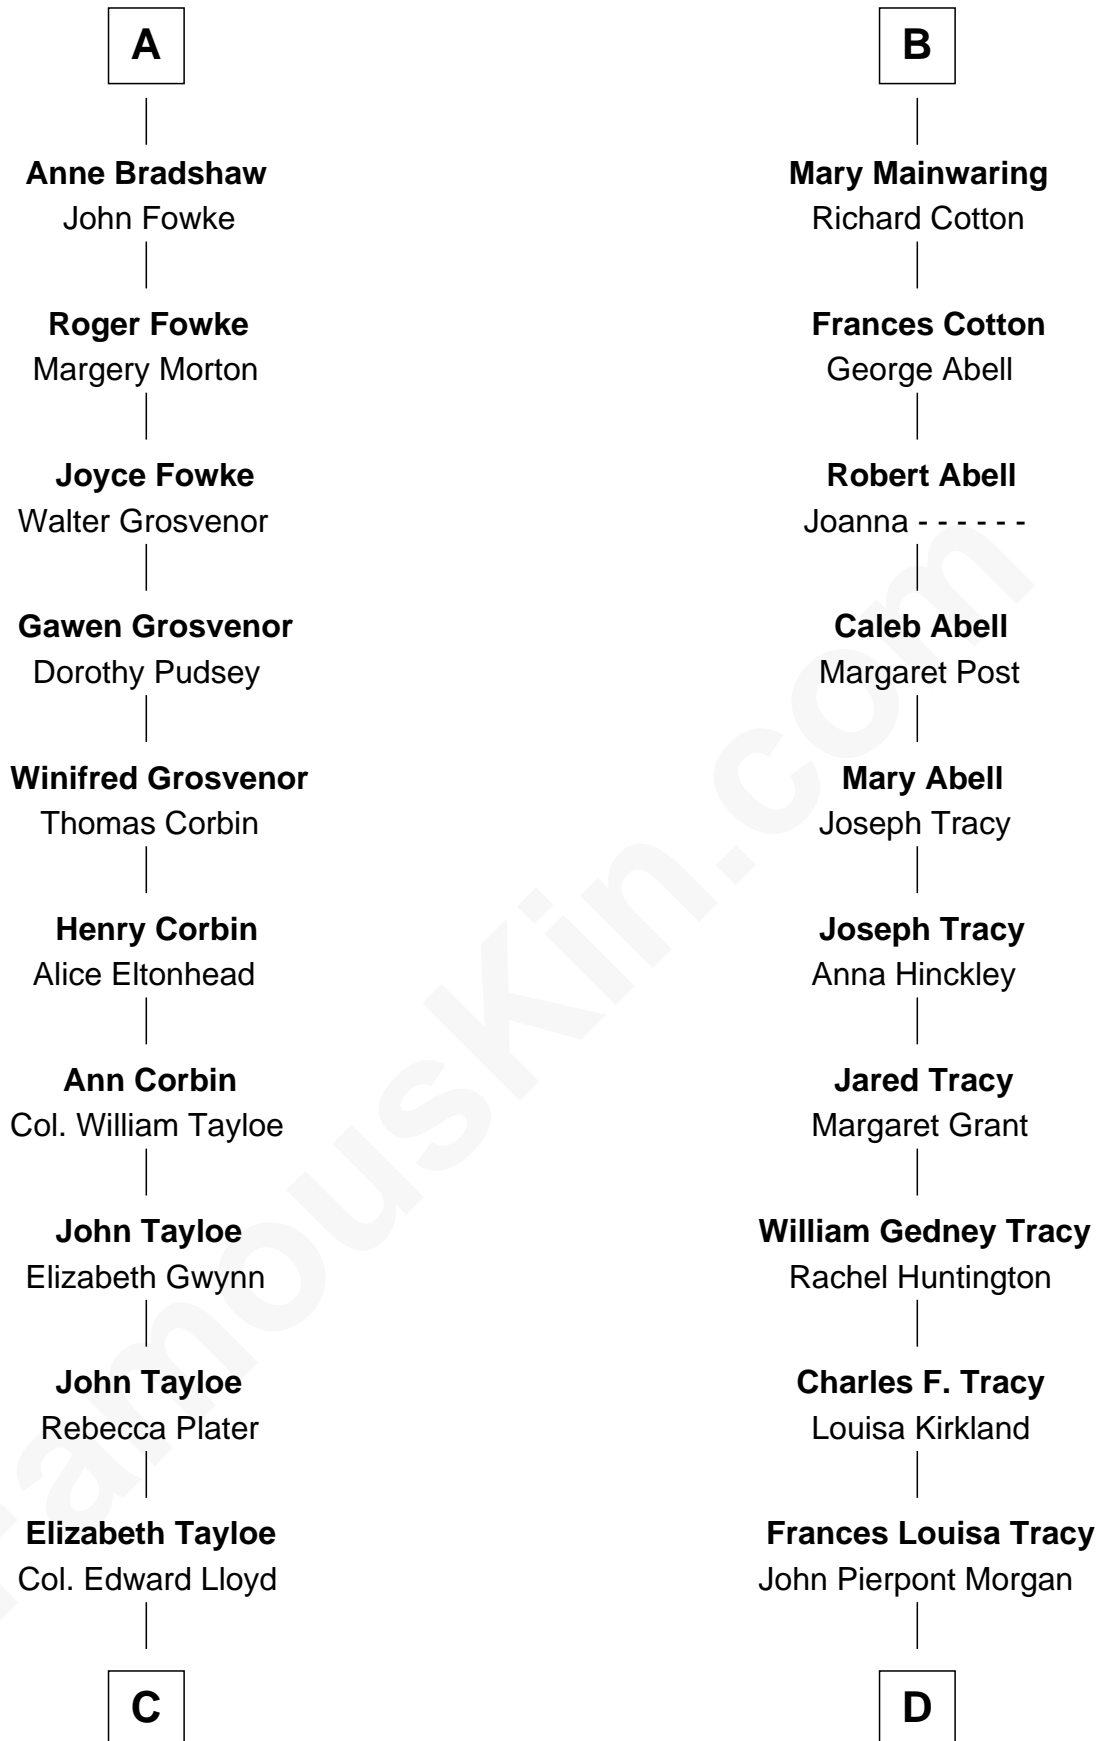

FamousKin.com
Relationship Chart of
Henry Lloyd

40th Governor of Maryland

18th cousin 1 time removed of

Henry Sturgis Morgan

Co-Founder of Morgan Stanley

John de Welles

Maud de Roos

Margery de Welles

Elizabeth Delves

Margaret Aston

John Kinnersley

Isabel Kinnersley

John Bradshaw

A

Anne de Welles

James Butler

James Butler

Joan Beauchamp

Elizabeth Butler

John Talbot

Ann Talbot

Sir Henry Vernon

Elizabeth Vernon

Sir Robert Corbet

Dorothy Corbet

Sir Richard Mainwaring

Sir Arthur Mainwaring

Margaret Mainwaring

B

C

Col. Edward Lloyd
Sally Scott Murray

Daniel Lloyd
Catherine Henry