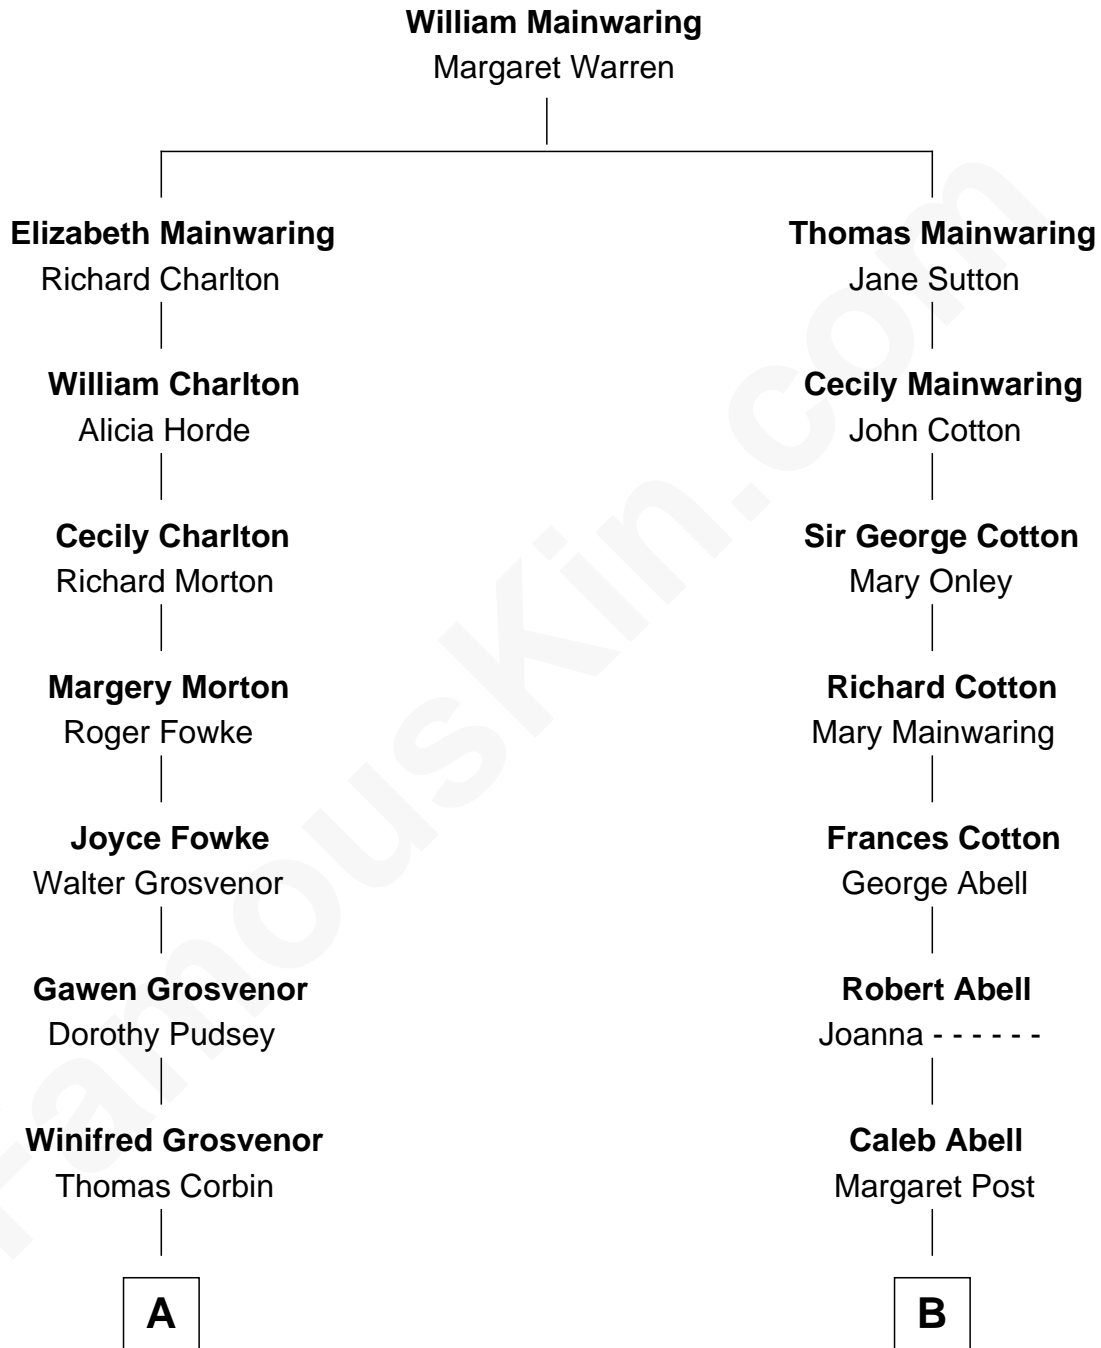

FamousKin.com

Relationship Chart of

Henry Lloyd

40th Governor of Maryland

13th cousin 1 time removed of

J.P. Morgan, Jr.

American Banker and Philanthropist

A

Henry Corbin
Alice Eltonhead

Ann Corbin
Col. William Tayloe

John Tayloe
Elizabeth Gwynn

John Tayloe
Rebecca Plater

Elizabeth Tayloe
Col. Edward Lloyd

Col. Edward Lloyd
Sally Scott Murray

Daniel Lloyd
Catherine Henry