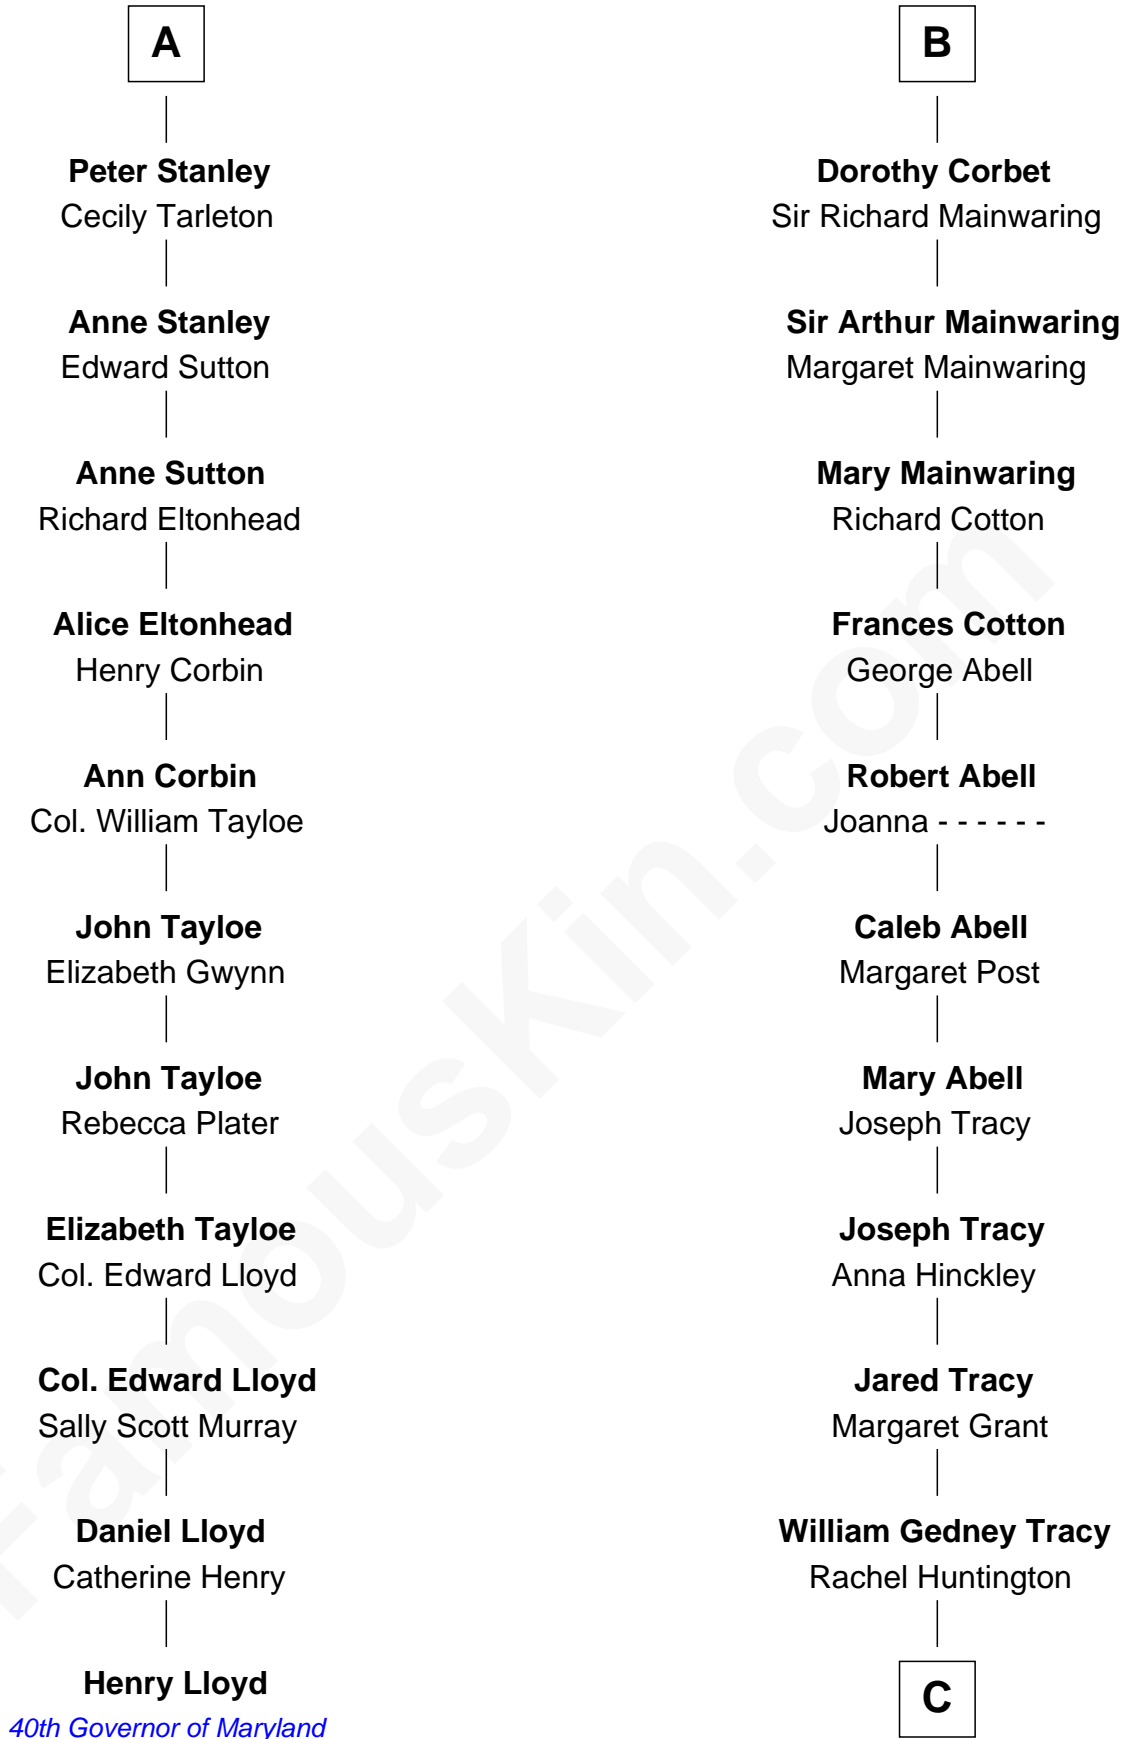

## Relationship Chart of

### Henry Lloyd

40th Governor of Maryland

17th cousin 2 times removed of

**J.P. Morgan, Jr.**

American Banker and Philanthropist

C

Charles F. Tracy

Louisa Kirkland