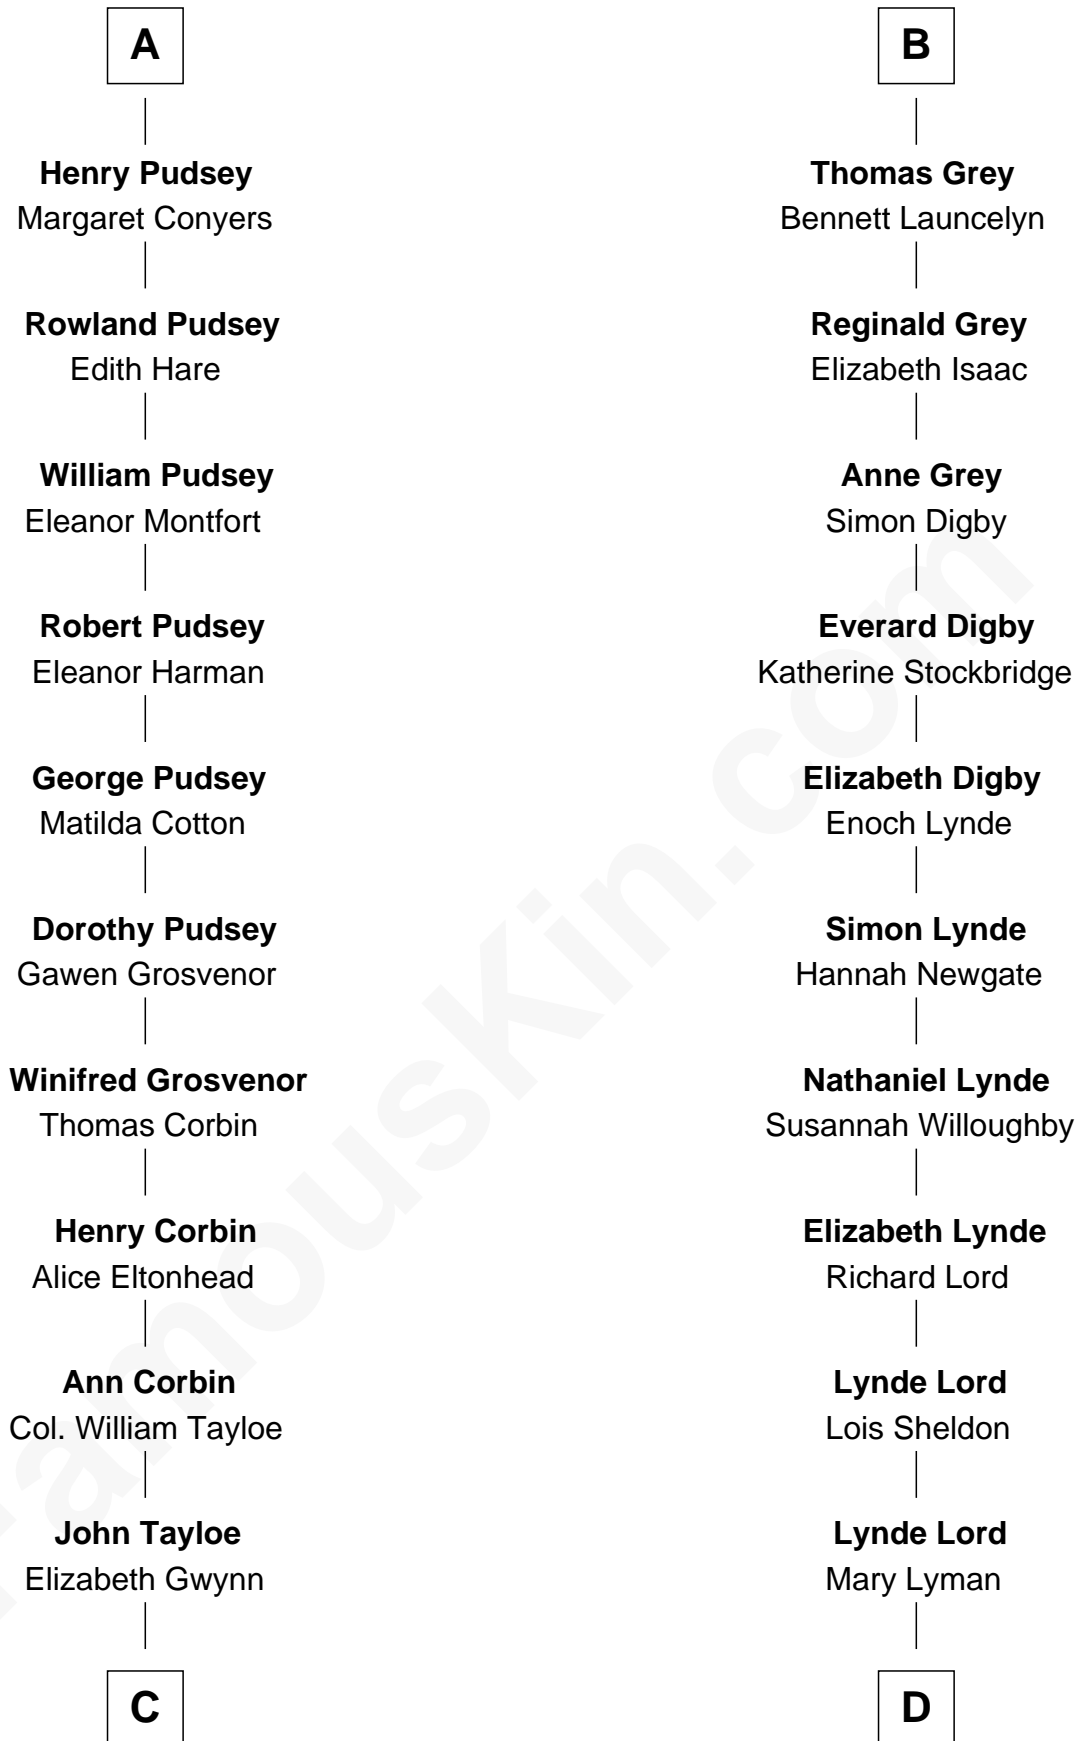

FamousKin.com

Relationship Chart of

Henry Lloyd

40th Governor of Maryland

20th cousin 1 time removed of

J.P. Morgan, Jr.

American Banker and Philanthropist

C

John Tayloe
Rebecca Plater

Elizabeth Tayloe
Col. Edward Lloyd

Col. Edward Lloyd
Sally Scott Murray

Daniel Lloyd
Catherine Henry

Henry Lloyd
40th Governor of Maryland

D

Mary Sheldon Lord
John Pierpont

Juliet Pierpont
Junius Spencer Morgan