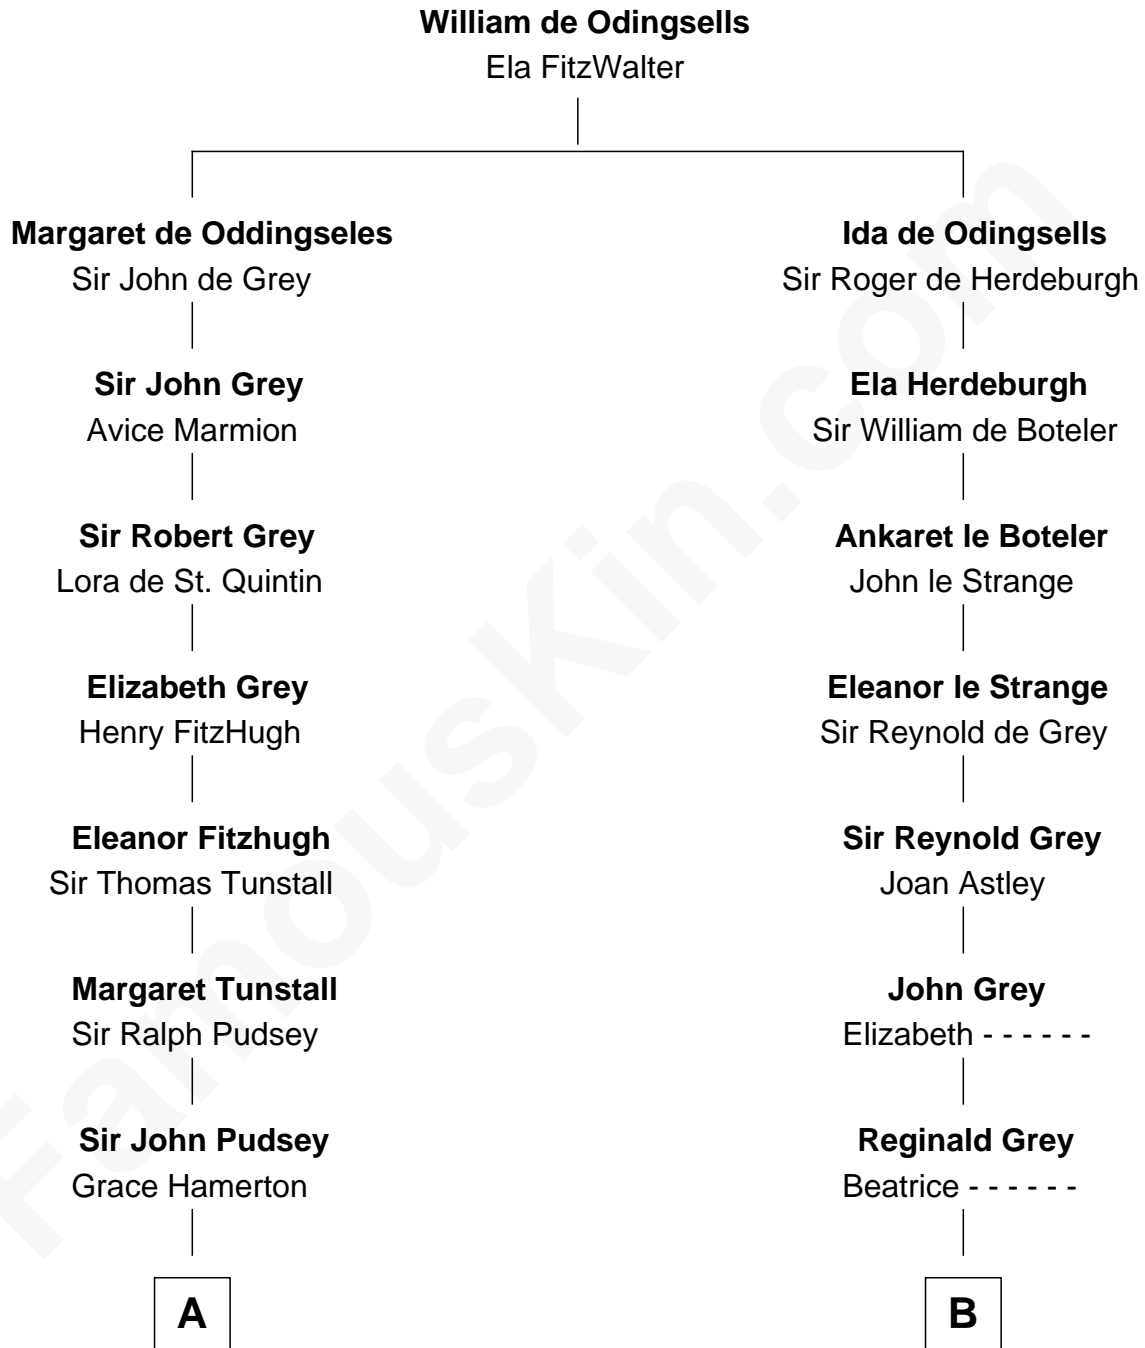

FamousKin.com

Relationship Chart of

Henry Lloyd

40th Governor of Maryland

20th cousin 1 time removed of

J.P. Morgan, Jr.

American Banker and Philanthropist

C

John Tayloe
Rebecca Plater

Elizabeth Tayloe
Col. Edward Lloyd

Col. Edward Lloyd
Sally Scott Murray

Daniel Lloyd
Catherine Henry

Henry Lloyd
40th Governor of Maryland

D

Mary Sheldon Lord
John Pierpont

Juliet Pierpont
Junius Spencer Morgan