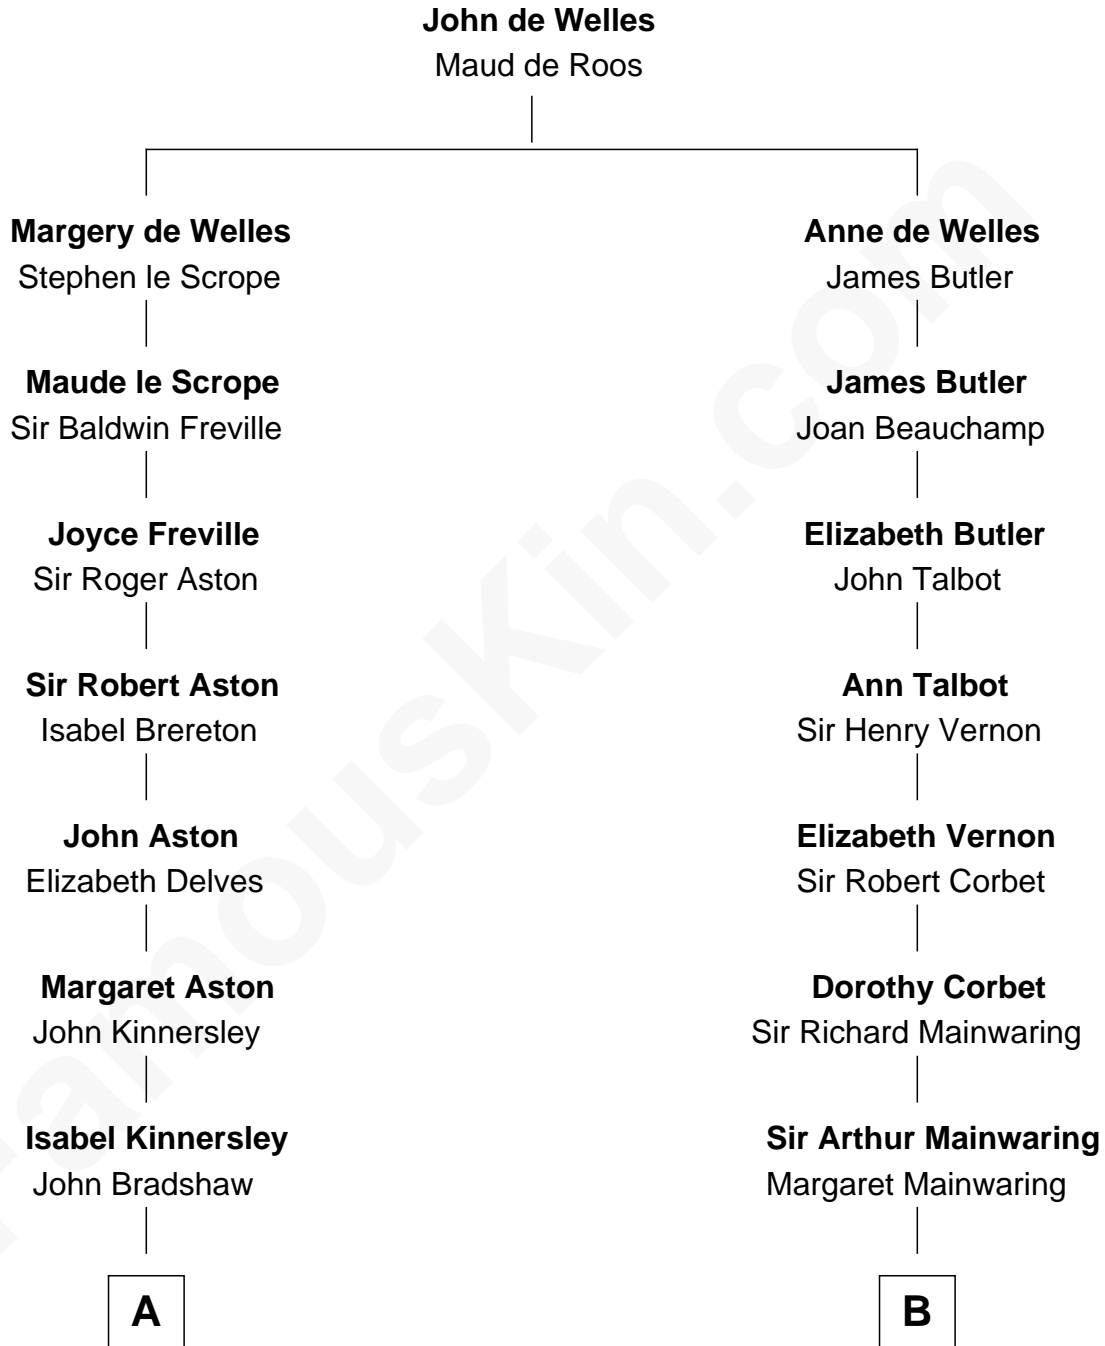

## Relationship Chart of

### Henry Lloyd

40th Governor of Maryland

17th cousin 2 times removed of

**J.P. Morgan, Jr.**

American Banker and Philanthropist

**C**

Col. Edward Lloyd

Sally Scott Murray

Daniel Lloyd

Catherine Henry

Henry Lloyd

*40th Governor of Maryland*

FamousKin.com