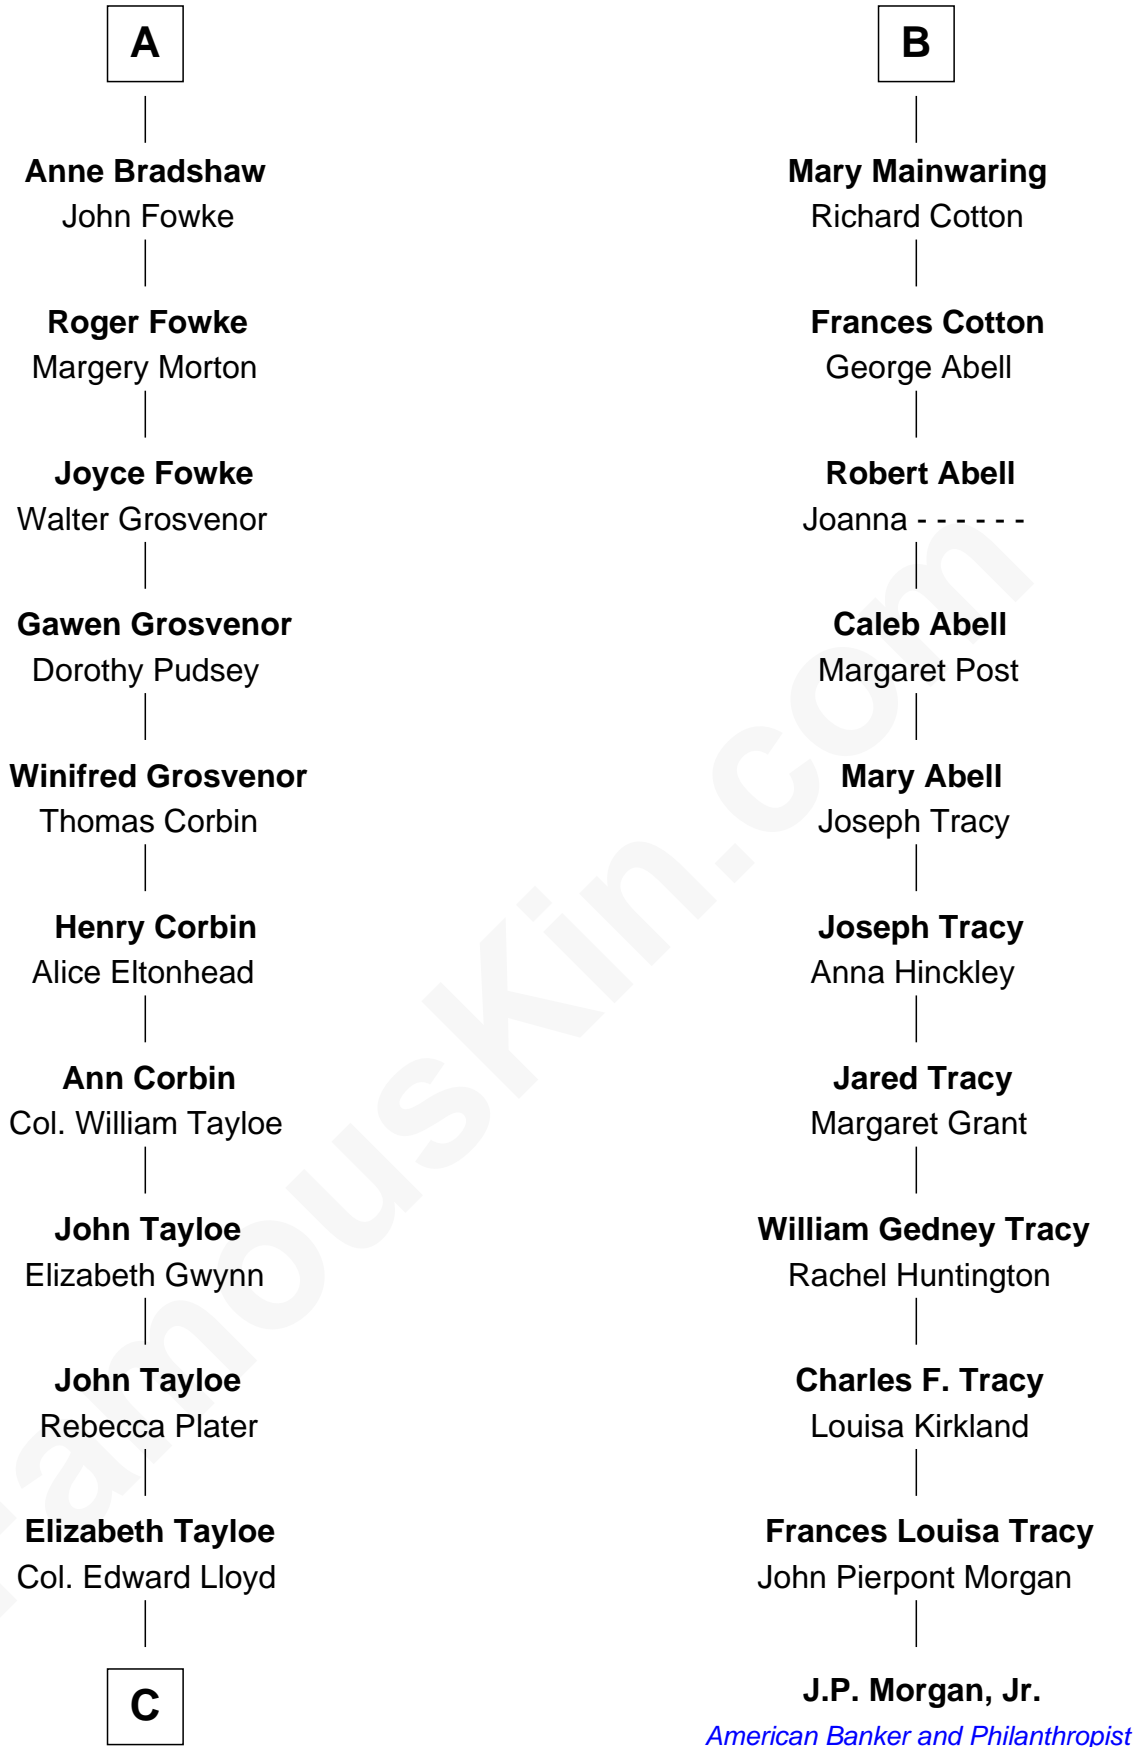

## Relationship Chart of

### Henry Lloyd

40th Governor of Maryland

17th cousin 2 times removed of

**J.P. Morgan, Jr.**

American Banker and Philanthropist

**C**

Col. Edward Lloyd

Sally Scott Murray

Daniel Lloyd

Catherine Henry

Henry Lloyd

*40th Governor of Maryland*

FamousKin.com