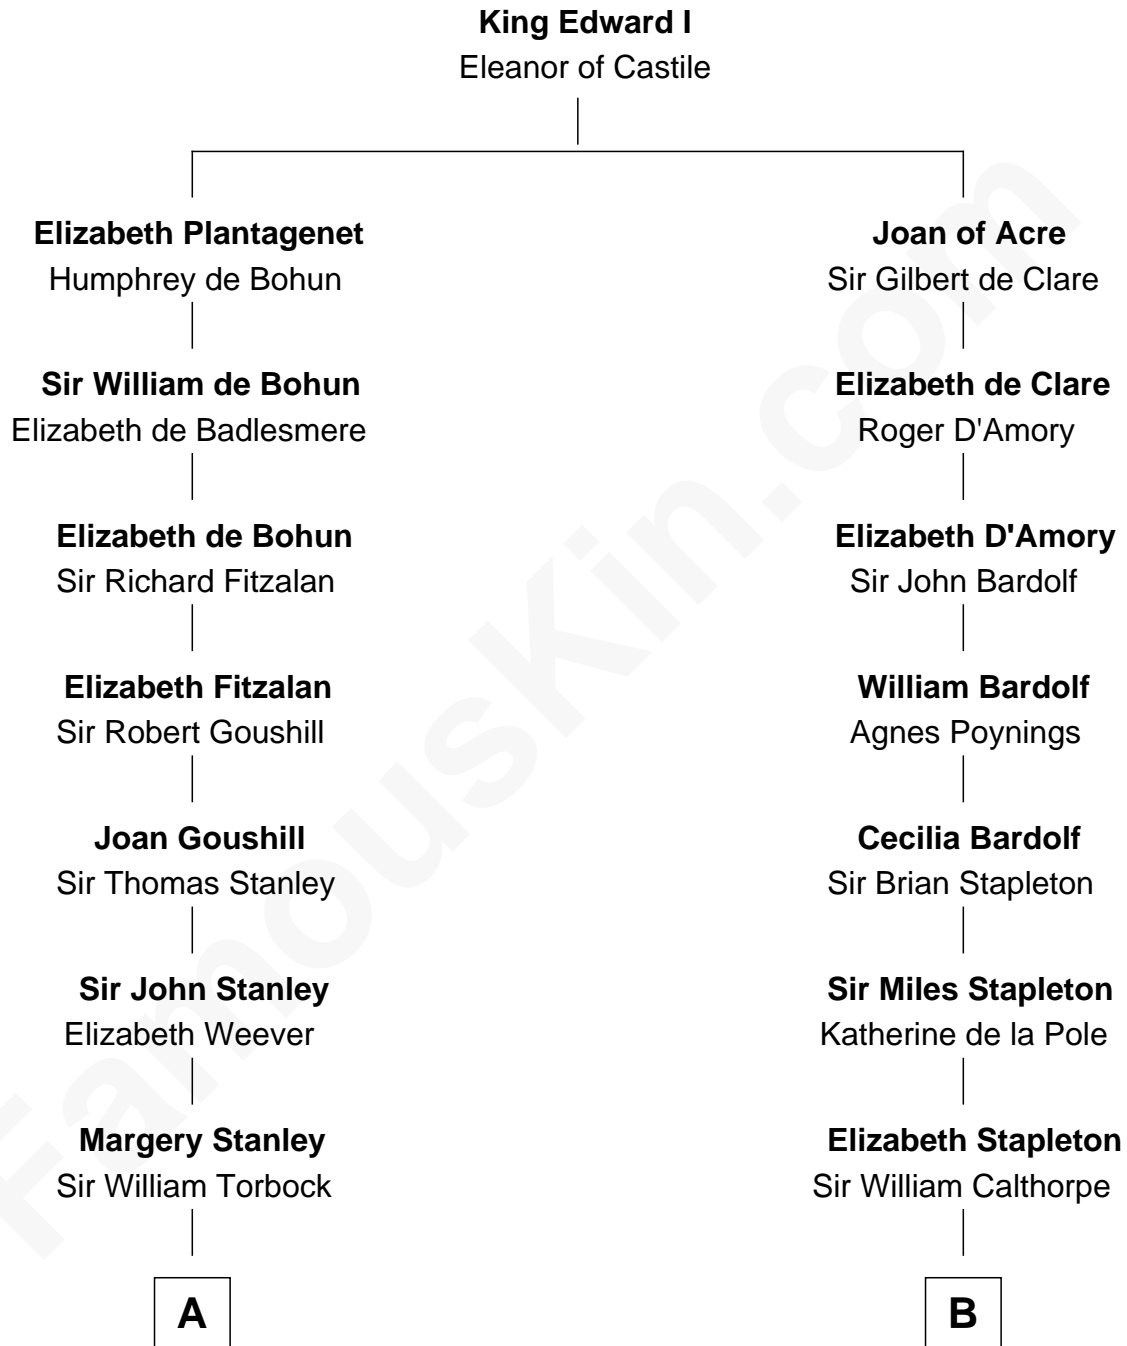

FamousKin.com

Relationship Chart of

Henry Lloyd

40th Governor of Maryland

17th cousin 1 time removed of

Charles Carnan Ridgely

15th Governor of Maryland

C

Daniel Lloyd
Catherine Henry

Henry Lloyd
40th Governor of Maryland

FamousKin.com