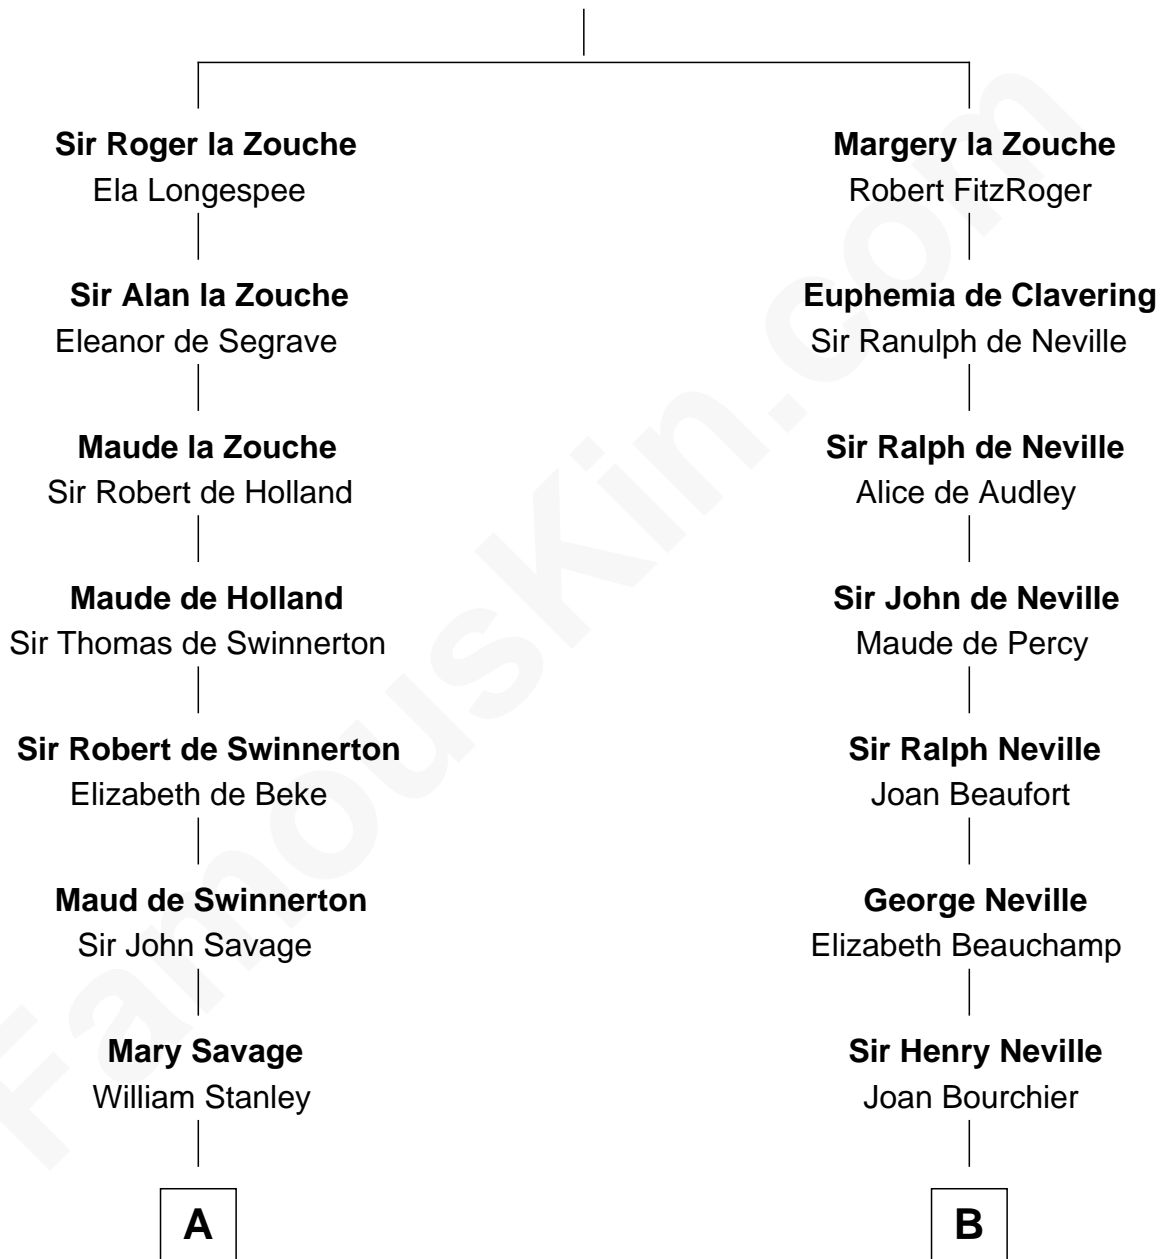

FamousKin.com

Relationship Chart of

Henry Lloyd

40th Governor of Maryland

18th cousin 2 times removed of

Zachary Taylor

12th U.S. President

Alan la Zouche

Ellen de Quincy

C

Elizabeth Tayloe
Col. Edward Lloyd

Col. Edward Lloyd
Sally Scott Murray

Daniel Lloyd
Catherine Henry

Henry Lloyd
40th Governor of Maryland

D

Sarah Dabney Strother
Col. Richard Taylor

Zachary Taylor
12th U.S. President

FamousKin.com