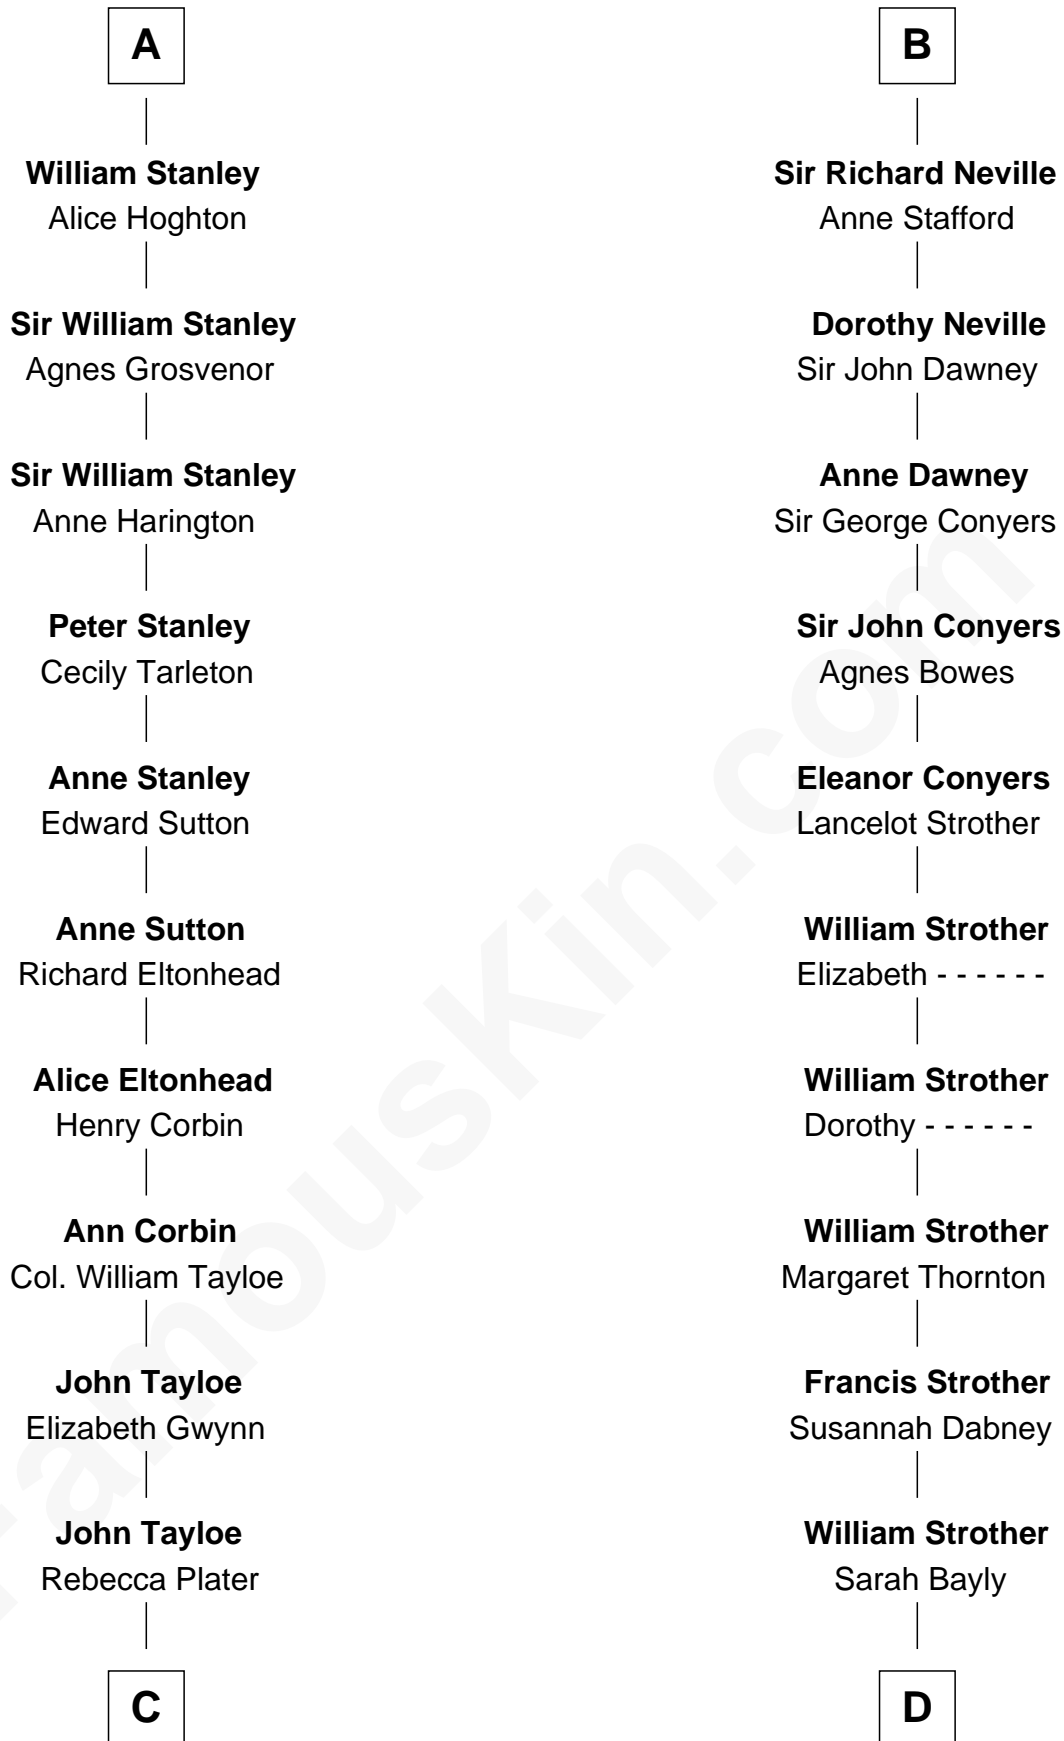

FamousKin.com

Relationship Chart of

Henry Lloyd

40th Governor of Maryland

18th cousin 2 times removed of

Zachary Taylor

12th U.S. President

Alan la Zouche

Ellen de Quincy

C

Elizabeth Tayloe
Col. Edward Lloyd

Col. Edward Lloyd
Sally Scott Murray

Daniel Lloyd
Catherine Henry

Henry Lloyd
40th Governor of Maryland

D

Sarah Dabney Strother
Col. Richard Taylor

Zachary Taylor
12th U.S. President

FamousKin.com