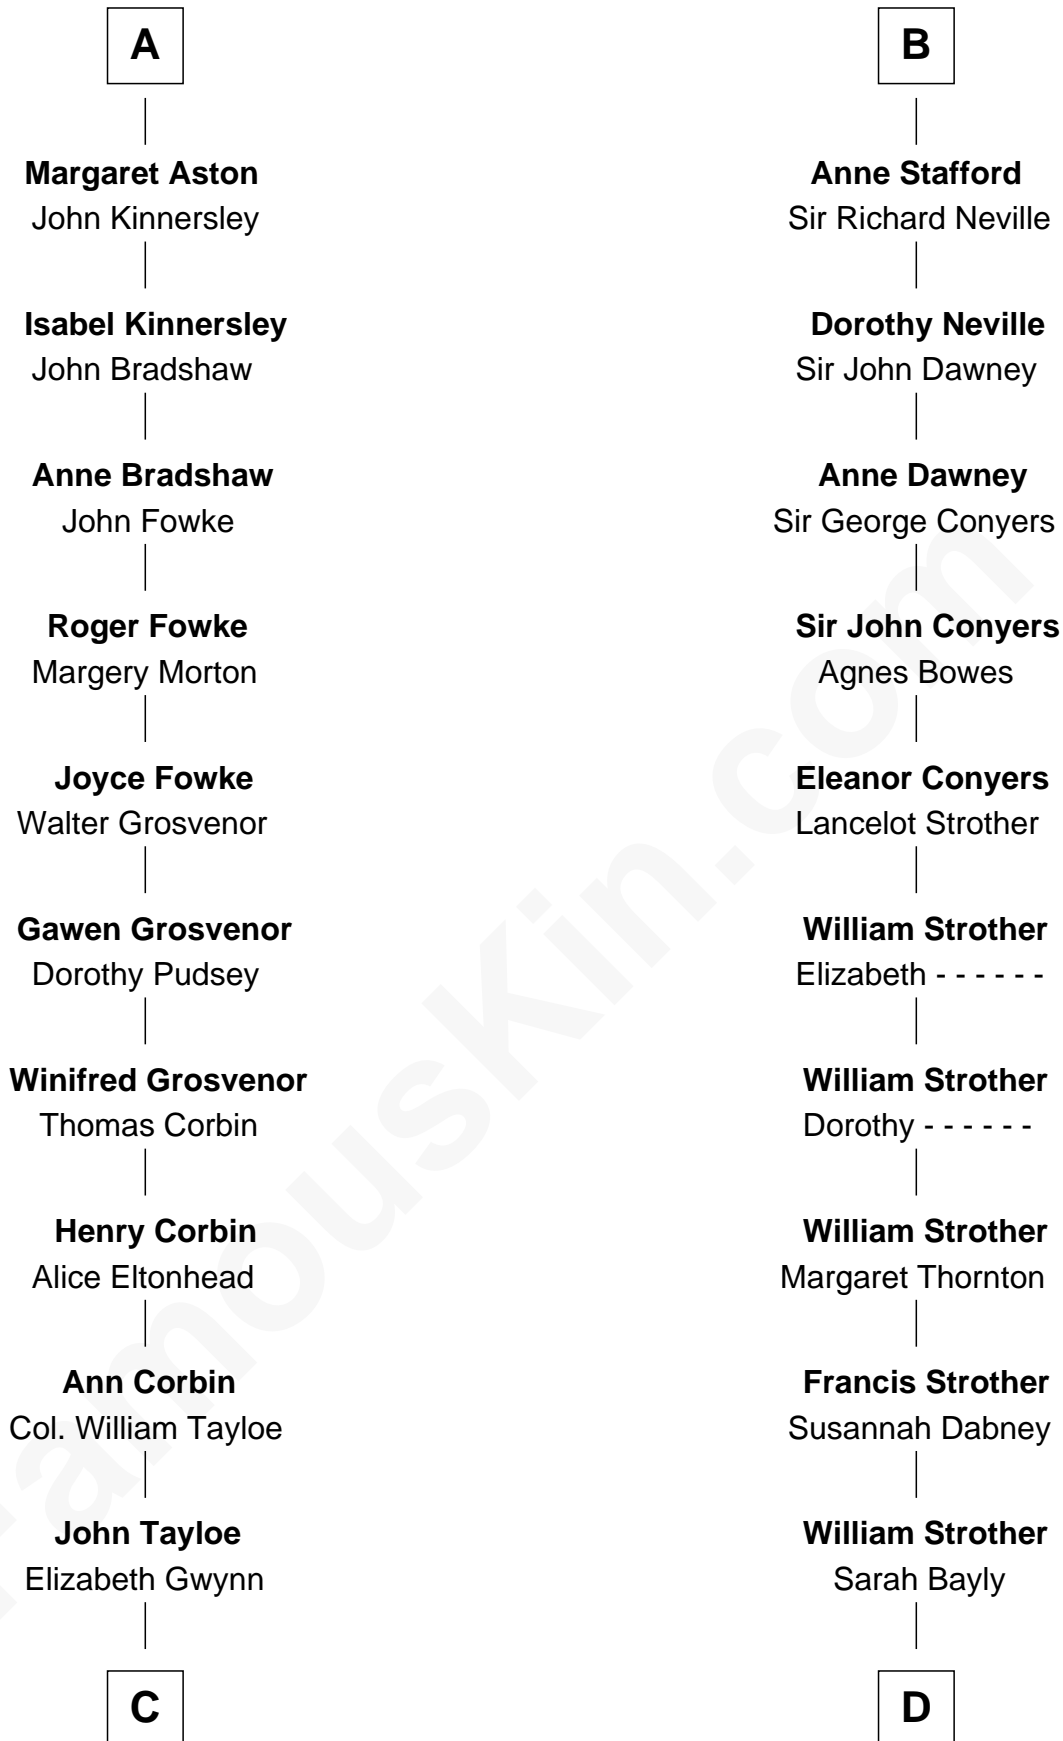

FamousKin.com
Relationship Chart of
Henry Lloyd

40th Governor of Maryland

18th cousin 3 times removed of

Zachary Taylor
12th U.S. President

John de Botetourte
 Maud FitzThomas

C

John Tayloe
Rebecca Plater

Elizabeth Tayloe
Col. Edward Lloyd

Col. Edward Lloyd
Sally Scott Murray

Daniel Lloyd
Catherine Henry

Henry Lloyd
40th Governor of Maryland

D

Sarah Dabney Strother
Col. Richard Taylor

Zachary Taylor
12th U.S. President

FamousKin.com