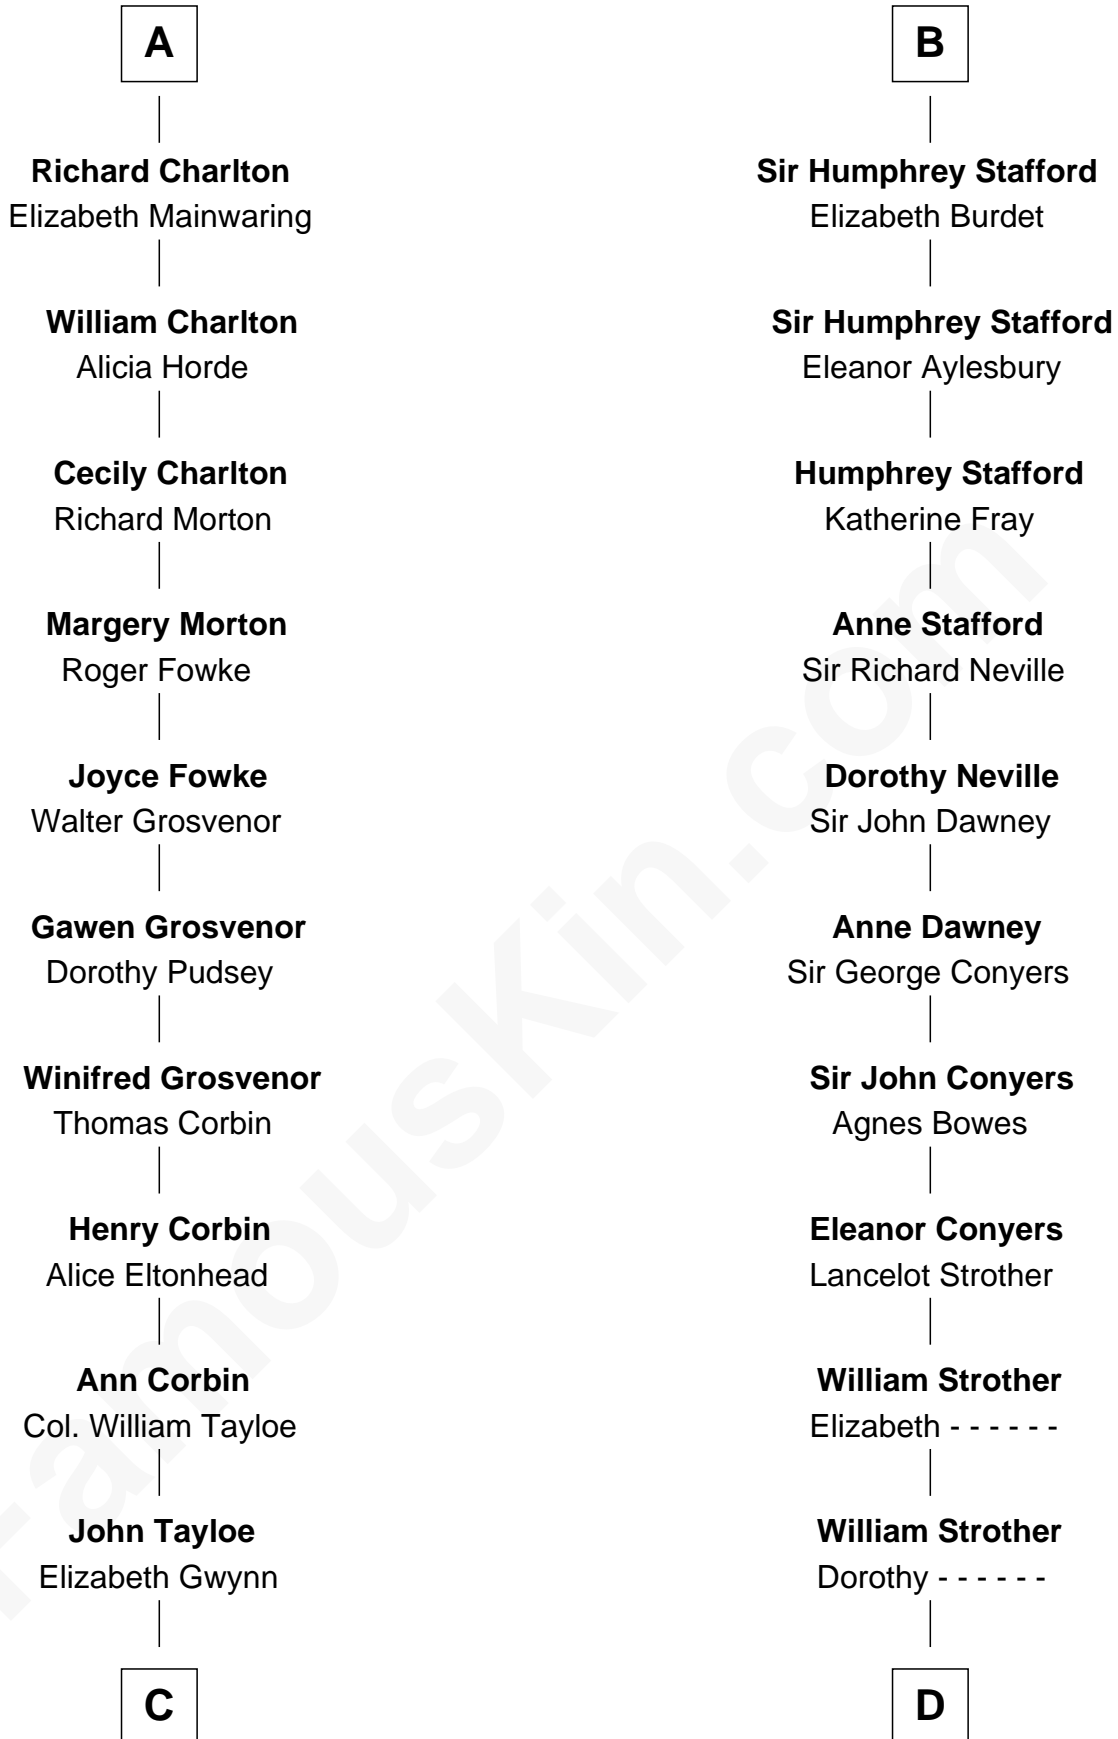

FamousKin.com Relationship Chart of

Henry Lloyd

40th Governor of Maryland

21st cousin of

Zachary Taylor

12th U.S. President

William d'Aubenev

Mabel of Chester

C

John Tayloe
Rebecca Plater

Elizabeth Tayloe
Col. Edward Lloyd

Col. Edward Lloyd
Sally Scott Murray

Daniel Lloyd
Catherine Henry

Henry Lloyd
40th Governor of Maryland

D

William Strother
Margaret Thornton

Francis Strother
Susannah Dabney

William Strother
Sarah Bayly

Sarah Dabney Strother
Col. Richard Taylor

Zachary Taylor
12th U.S. President