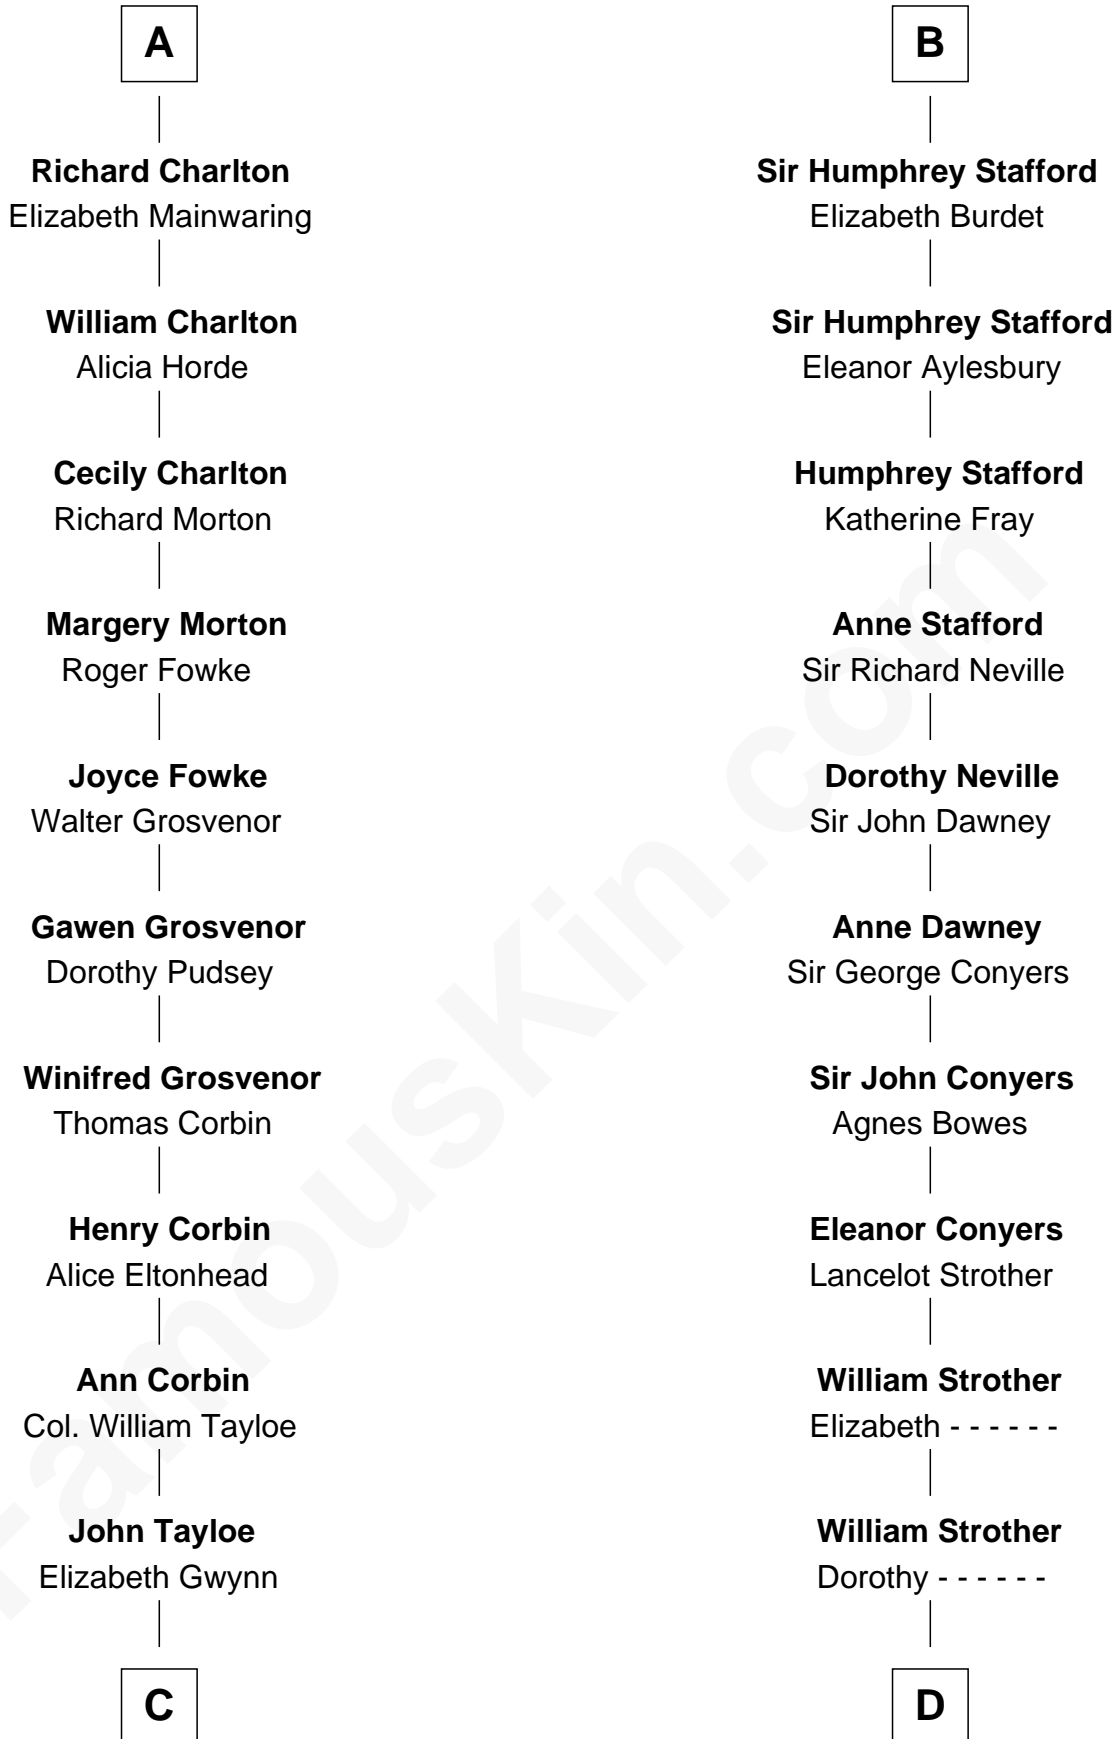

# FamousKin.com Relationship Chart of

**Henry Lloyd**

*40th Governor of Maryland*

21st cousin of

**Zachary Taylor**

*12th U.S. President*

**Sir Ralph de Somery**

Margaret le Gras

Nichole d'Aubenev

**Margaret de Somery**

Ralph Basset

**Ralph Basset**

Hawise - - - - -

**Margaret Basset**

Edmund de Stafford

**Ralph de Stafford**

Katherine de Hastang

**Margaret Stafford**

Sir John Stafford

**Ralph Stafford**

Maud de Hastang

**B**

**C**

**John Tayloe**  
Rebecca Plater

**Elizabeth Tayloe**  
Col. Edward Lloyd

**Col. Edward Lloyd**  
Sally Scott Murray

**Daniel Lloyd**  
Catherine Henry

**Henry Lloyd**  
*40th Governor of Maryland*

**D**

**William Strother**  
Margaret Thornton