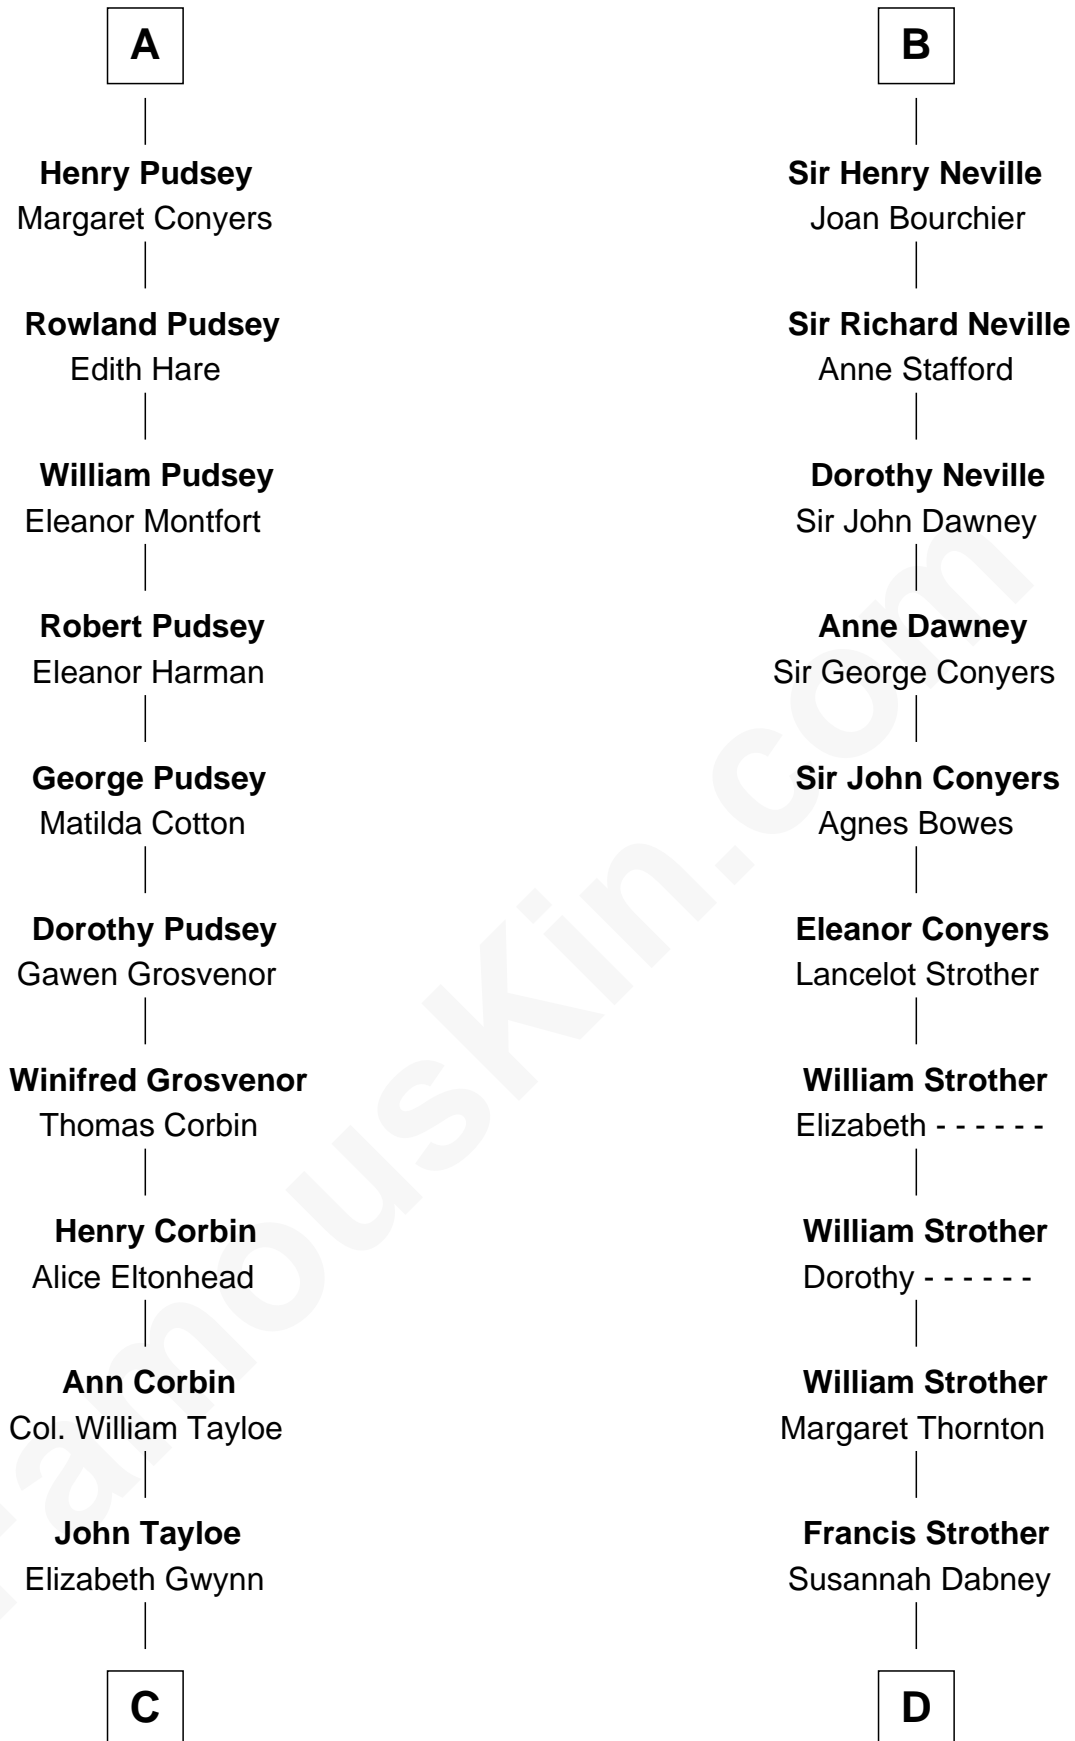

FamousKin.com

Relationship Chart of

Henry Lloyd

40th Governor of Maryland

19th cousin 2 times removed of

Zachary Taylor

12th U.S. President

John Fitz Robert

Ada de Baliol

C

John Tayloe
Rebecca Plater

Elizabeth Tayloe
Col. Edward Lloyd

Col. Edward Lloyd
Sally Scott Murray

Daniel Lloyd
Catherine Henry

Henry Lloyd
40th Governor of Maryland

D

William Strother
Sarah Bayly

Sarah Dabney Strother
Col. Richard Taylor

Zachary Taylor
12th U.S. President

FamousKin.com