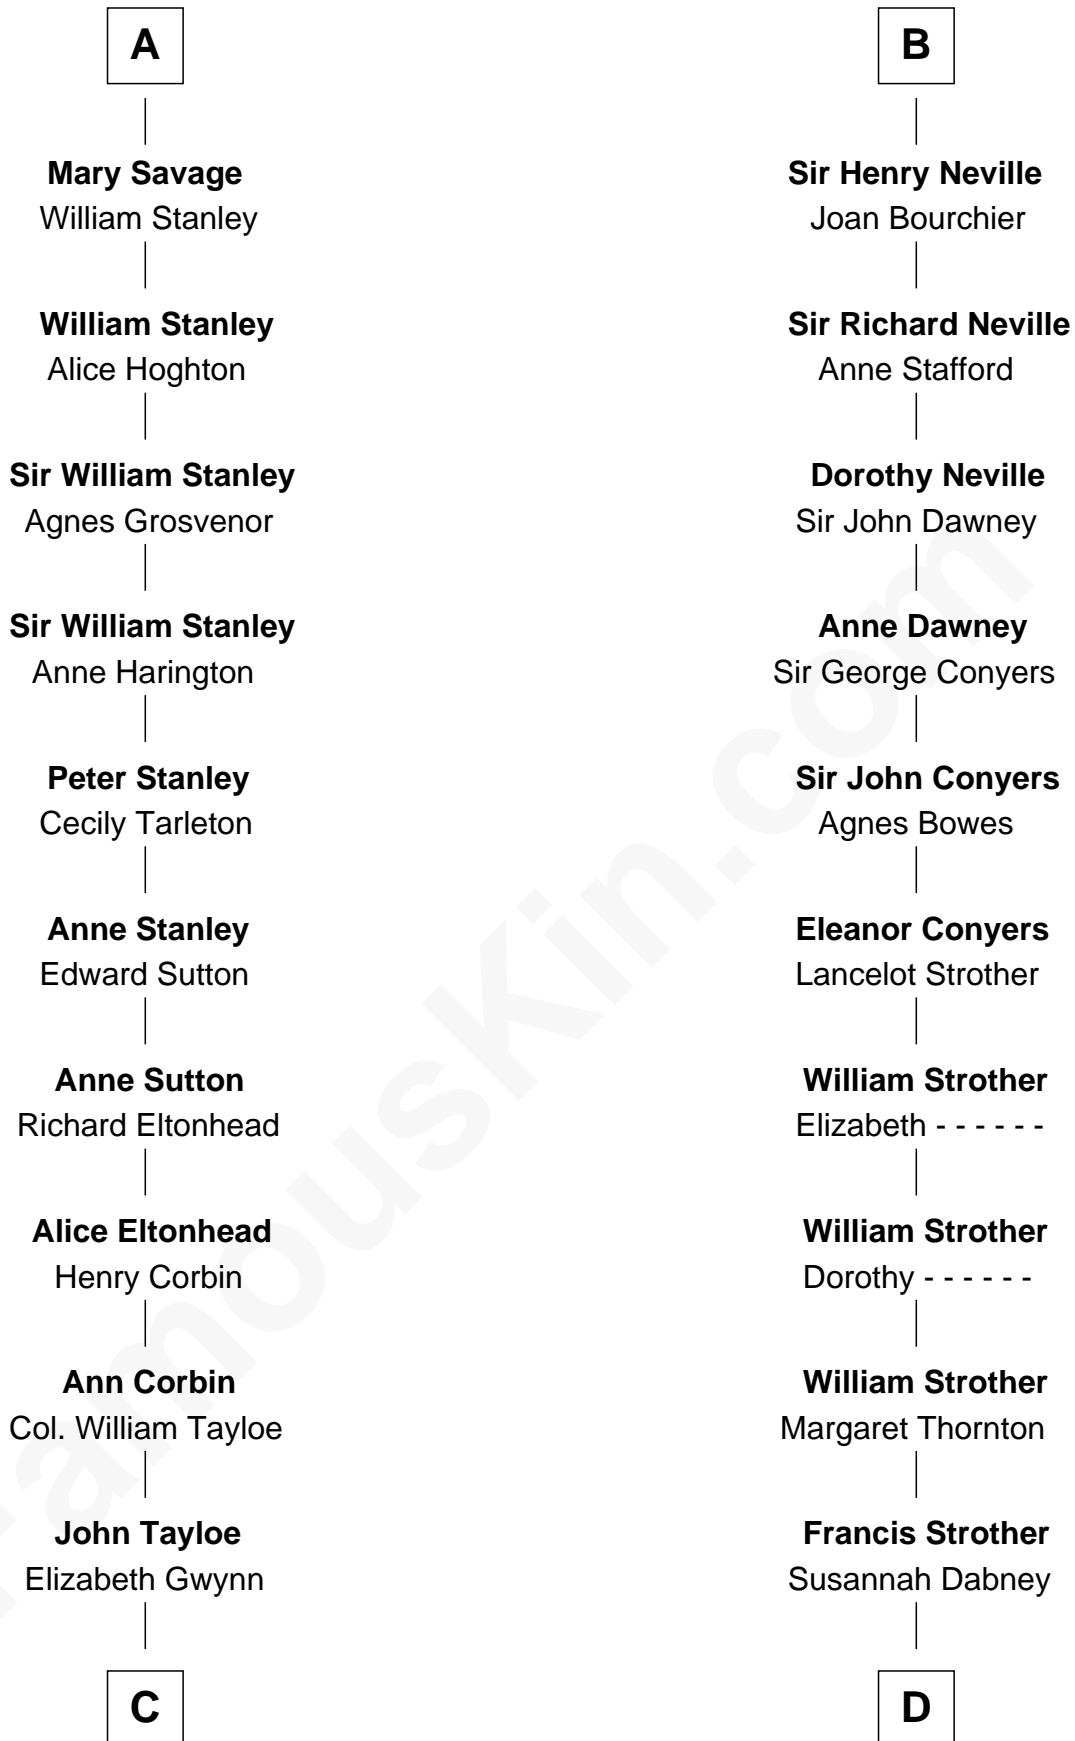

FamousKin.com

Relationship Chart of

Henry Lloyd

40th Governor of Maryland

19th cousin 2 times removed of

Zachary Taylor

12th U.S. President

Sir William Longespee

Ela of Salisbury

Stephen Longespee
Emmeline de Ridelisford

Ela Longespee
Sir Roger la Zouche

Sir Alan la Zouche
Eleanor de Segrave

Maude la Zouche
Sir Robert de Holland

Maude de Holland
Sir Thomas de Swinnerton

Sir Robert de Swinnerton
Elizabeth de Beke

Maud de Swinnerton
Sir John Savage

A

William Longespee
Idoine de Camville

Ela Longespee
Sir James de Audley

Sir Hugh I de Audley
Iseult de Mortimer

Alice de Audley
Sir Ralph de Neville

Sir John de Neville
Maude de Percy

Sir Ralph Neville
Joan Beaufort

George Neville
Elizabeth Beauchamp

B

C

John Tayloe
Rebecca Plater

Elizabeth Tayloe
Col. Edward Lloyd

Col. Edward Lloyd
Sally Scott Murray