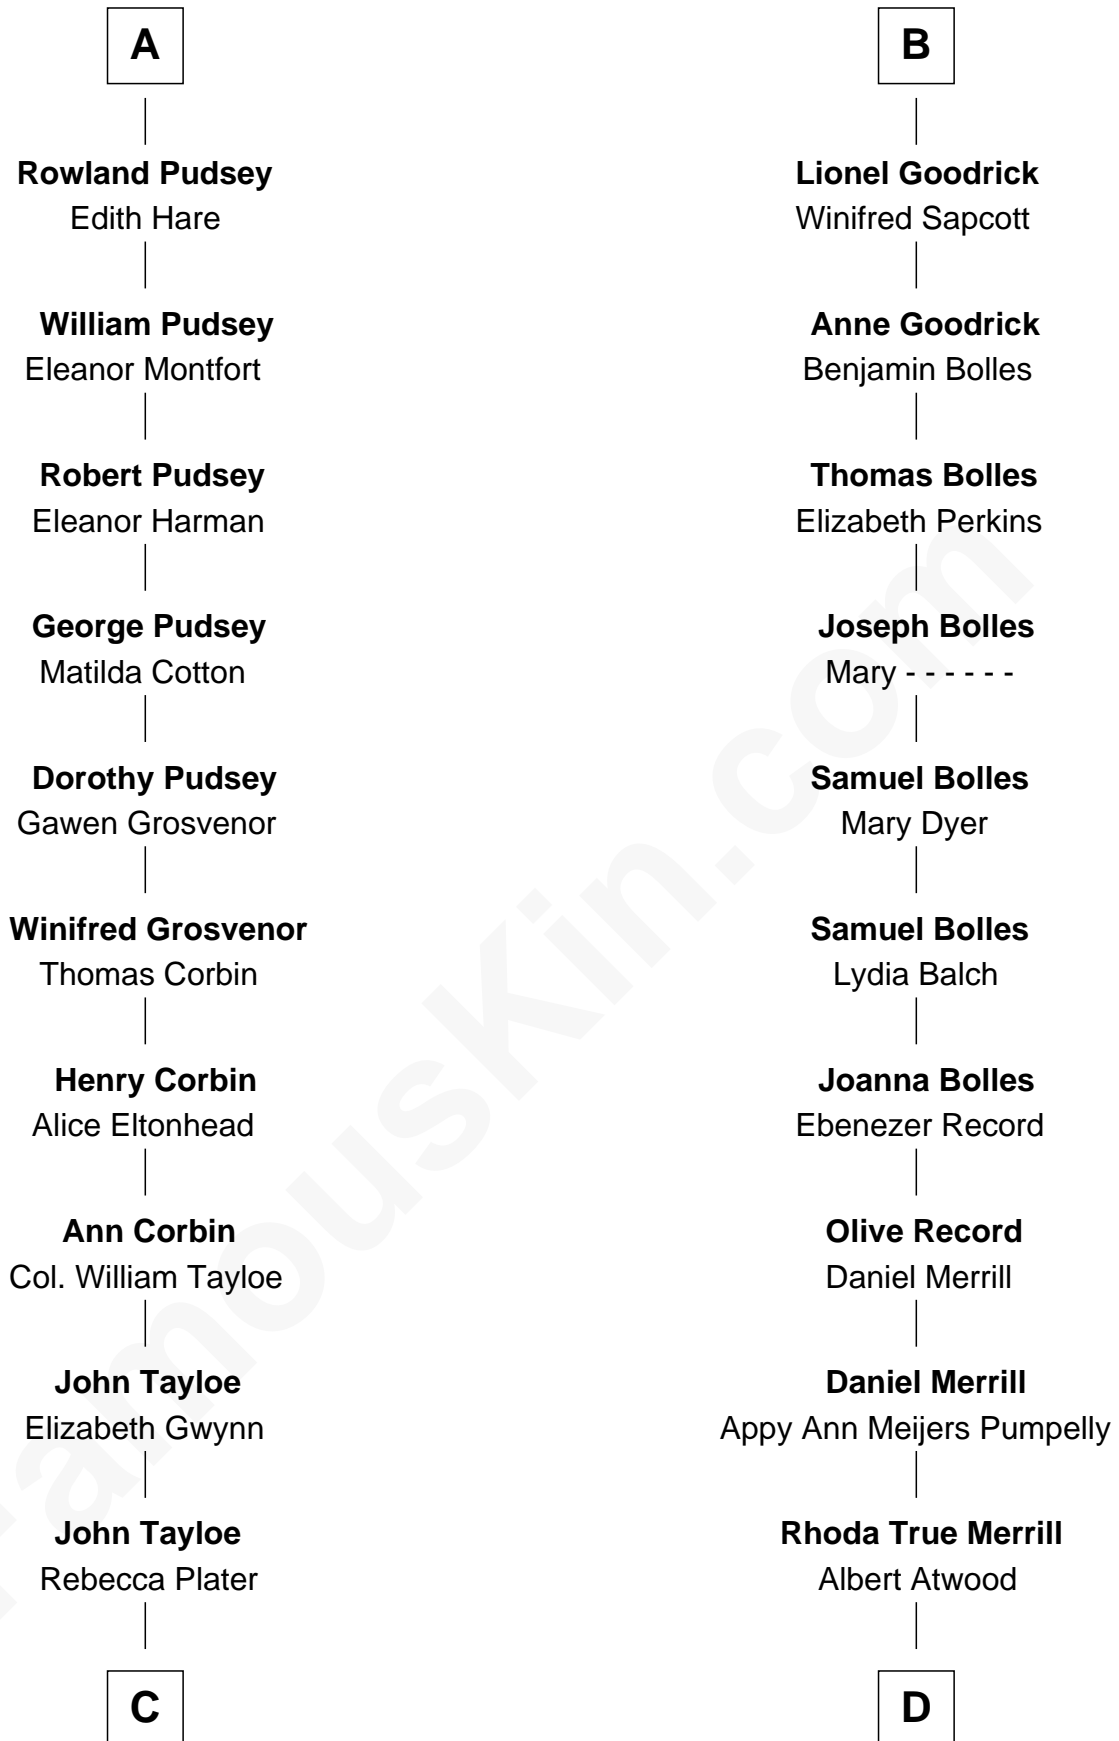

FamousKin.com

Relationship Chart of

Henry Lloyd

40th Governor of Maryland

20th cousin 1 time removed of

Dave Cowens

NBA Hall of Famer

Sir Geoffrey le Scrope

Ivetta de Ros

C

Elizabeth Tayloe
Col. Edward Lloyd

Col. Edward Lloyd
Sally Scott Murray

Daniel Lloyd
Catherine Henry

Henry Lloyd
40th Governor of Maryland

D

Thomas Albert Atwood
Priscilla Ann Kelly