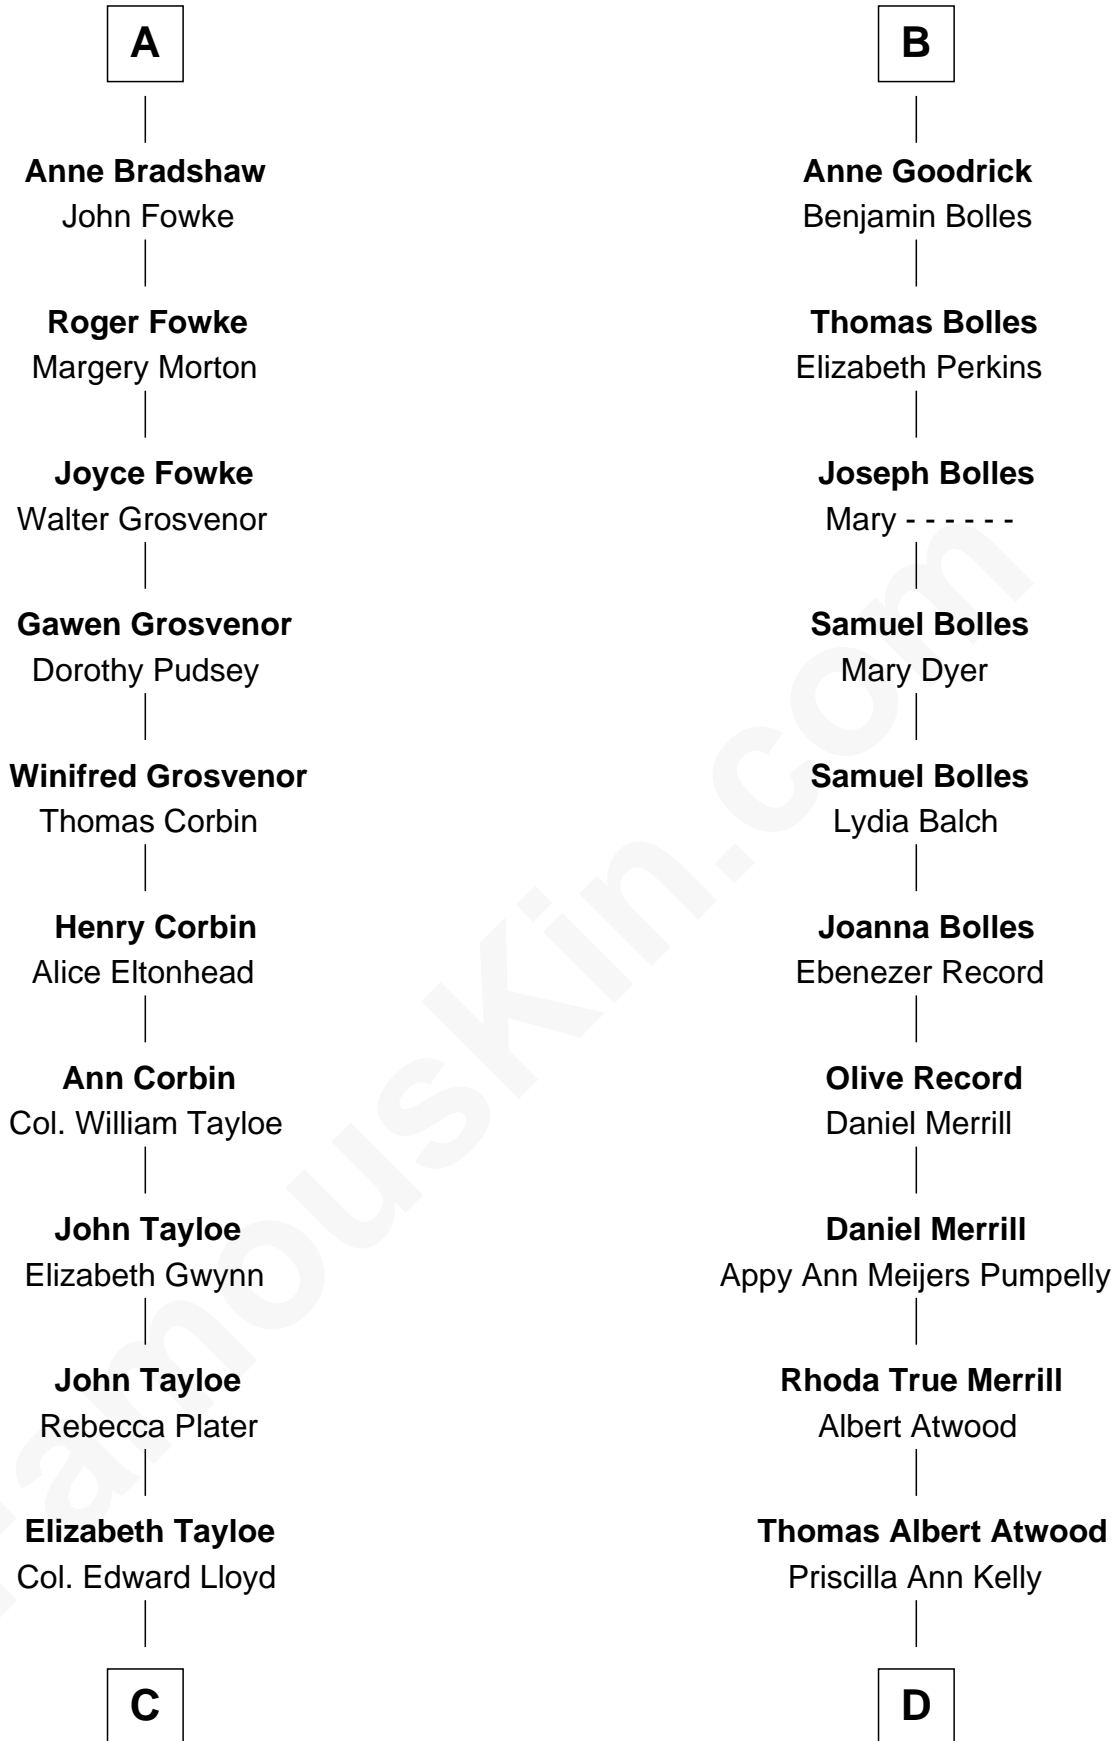

FamousKin.com

Relationship Chart of

Henry Lloyd

40th Governor of Maryland

19th cousin 1 time removed of

Dave Cowens

NBA Hall of Famer

John de Welles

John de Welles

Eleanor de Mowbray

Eudo de Welles

Maud de Greystoke

Sir Lionel de Welles

Joan de Waterton

Margaret de Welles

Sir Thomas Dymoke

Sir Lionel Dymoke

Joanna Griffith

Anne Dymoke

John Goodrick

Lionel Goodrick

Winifred Sappcott

B

C

Col. Edward Lloyd

Sally Scott Murray

Daniel Lloyd

Catherine Henry

Henry Lloyd

40th Governor of Maryland

D

Charles Albert Atwood