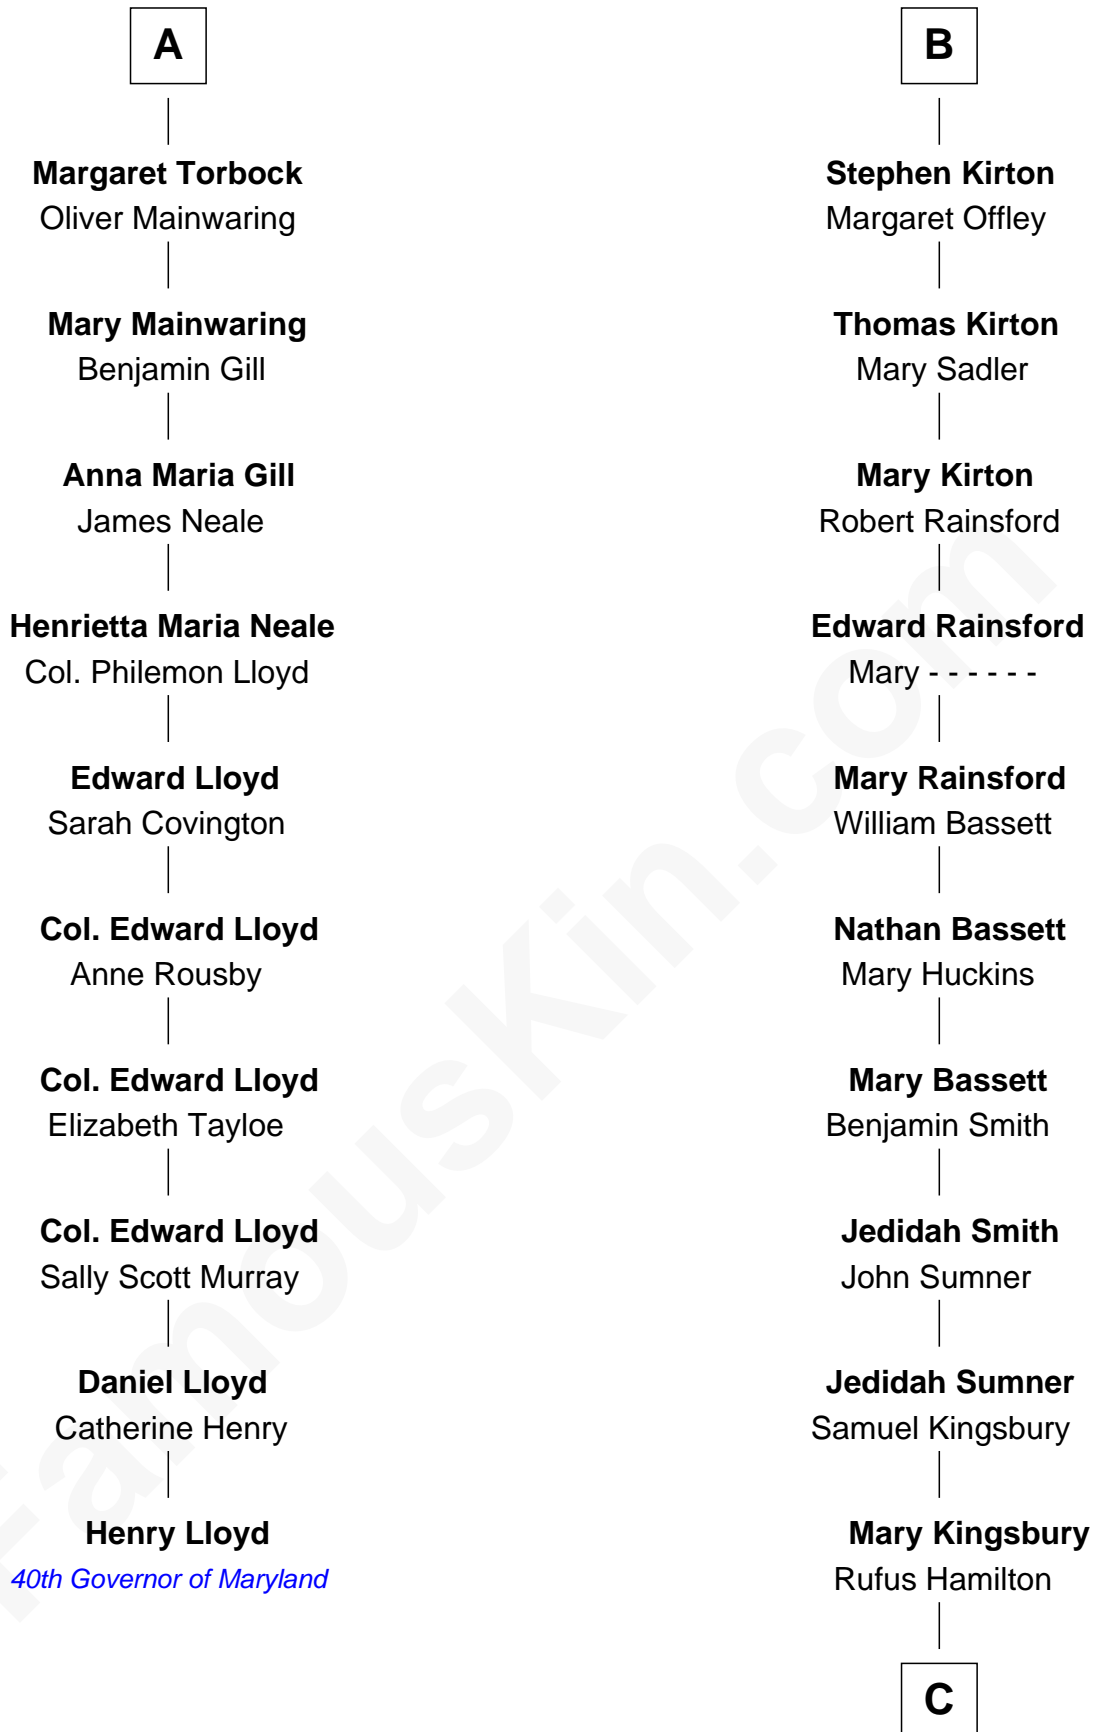

## Relationship Chart of

### Henry Lloyd

40th Governor of Maryland

16th cousin 5 times removed of

**Thomas J. Watson, Jr.**  
President and CEO of I.B.M.

**C**

**Mary Hamilton**

Dr. Oliver Kittredge

**Oliver Kittredge**