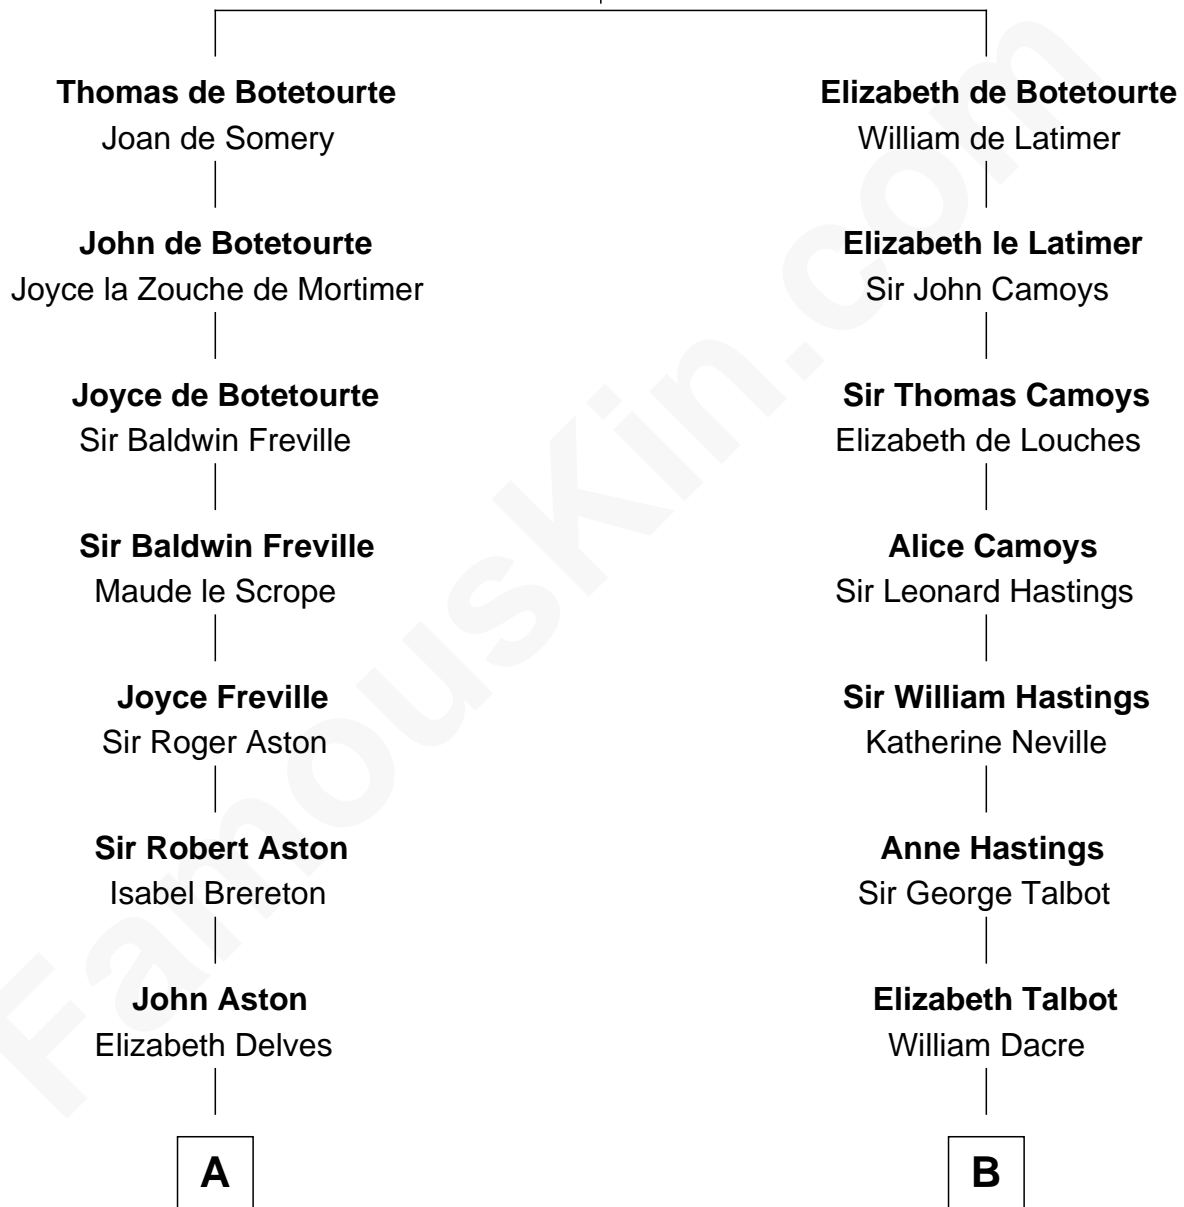

FamousKin.com Relationship Chart of

Henry Lloyd

40th Governor of Maryland

21st cousin of

Kit Harington

TV Actor - "Game of Thrones"

John de Botetourte

Maud FitzThomas

C

John Tayloe
Rebecca Plater

Elizabeth Tayloe
Col. Edward Lloyd

Col. Edward Lloyd
Sally Scott Murray

Daniel Lloyd
Catherine Henry

Henry Lloyd
40th Governor of Maryland

D

Edward Henry Legge
Cordelia Twysden Molesworth