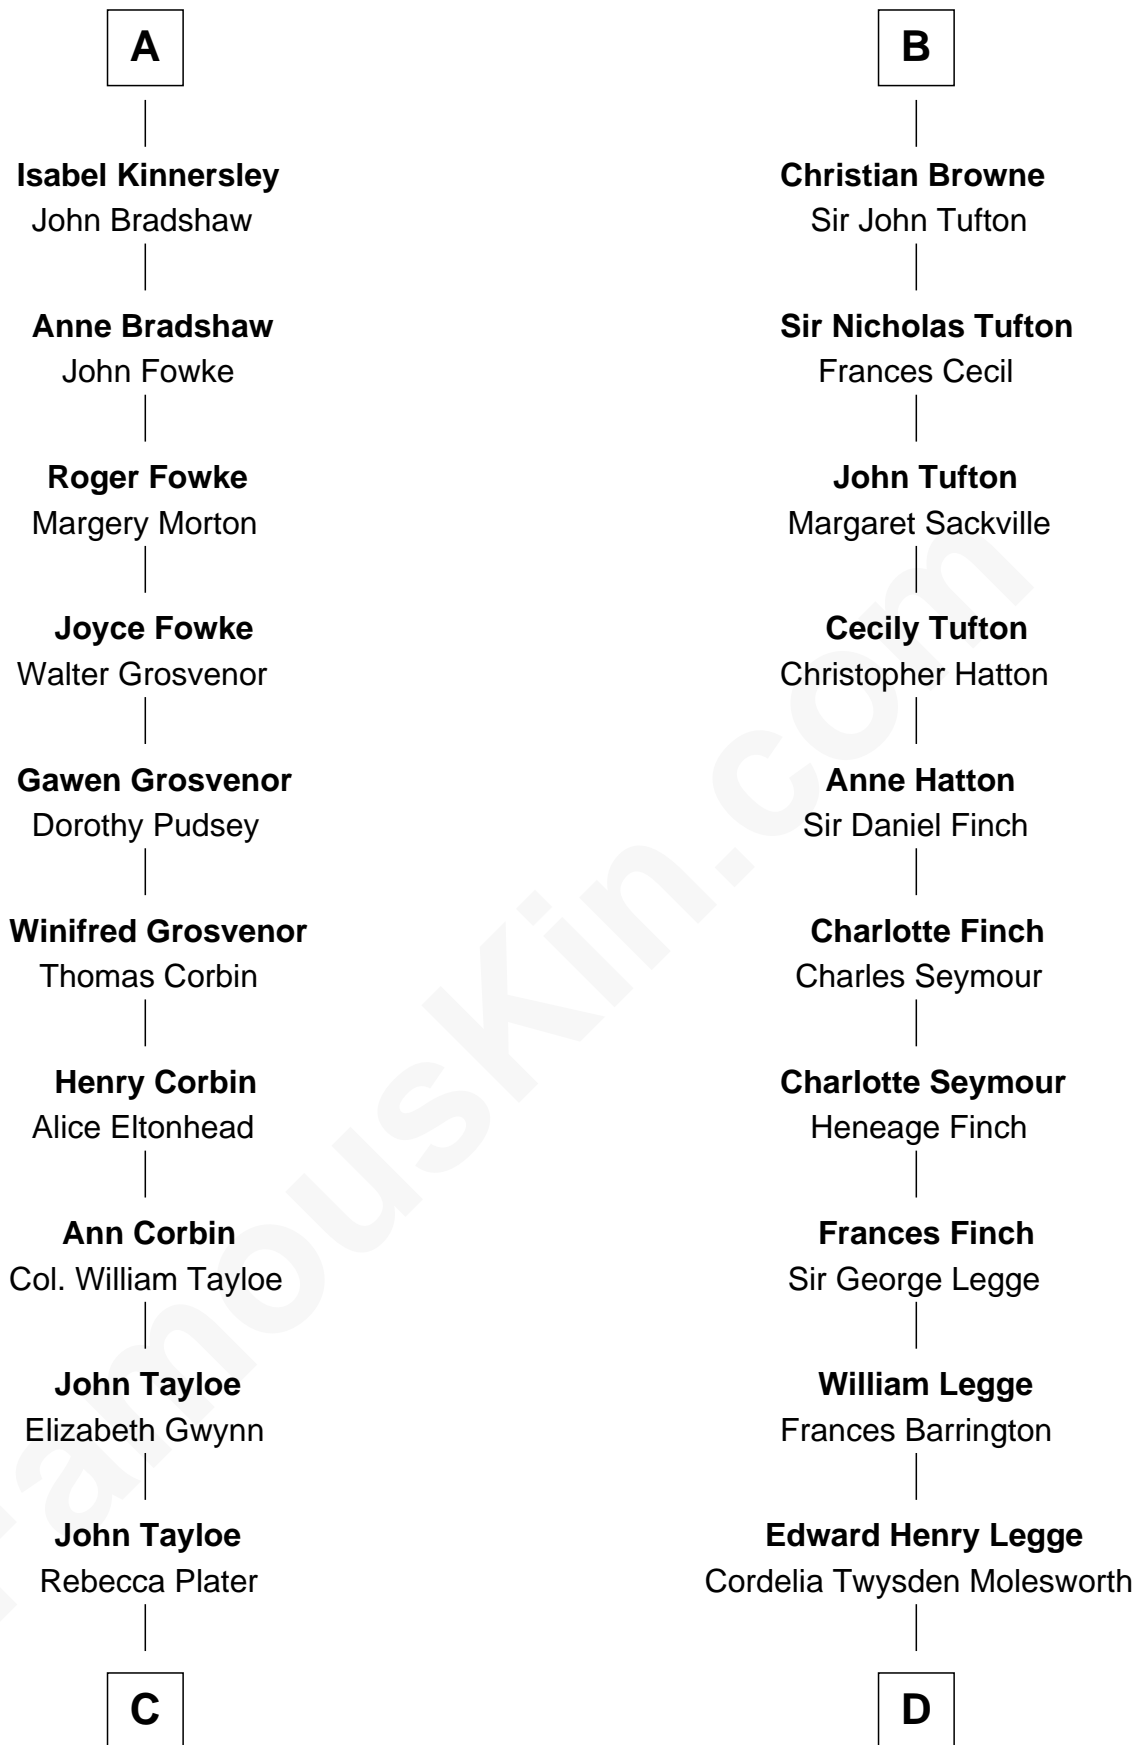

FamousKin.com Relationship Chart of

Henry Lloyd

40th Governor of Maryland

20th cousin of

Kit Harington

TV Actor - "Game of Thrones"

C

Elizabeth Tayloe
Col. Edward Lloyd

Col. Edward Lloyd
Sally Scott Murray

Daniel Lloyd
Catherine Henry

Henry Lloyd
40th Governor of Maryland

D

Lois Marjorie Legge
Ernest Wriothsesley Denny

Lavender Cecilia Denny
John Charles Dundas Harington

Sir David Richard Harington
Deborah Jane Catesby

Kit Harington
TV Actor - "Game of Thrones"