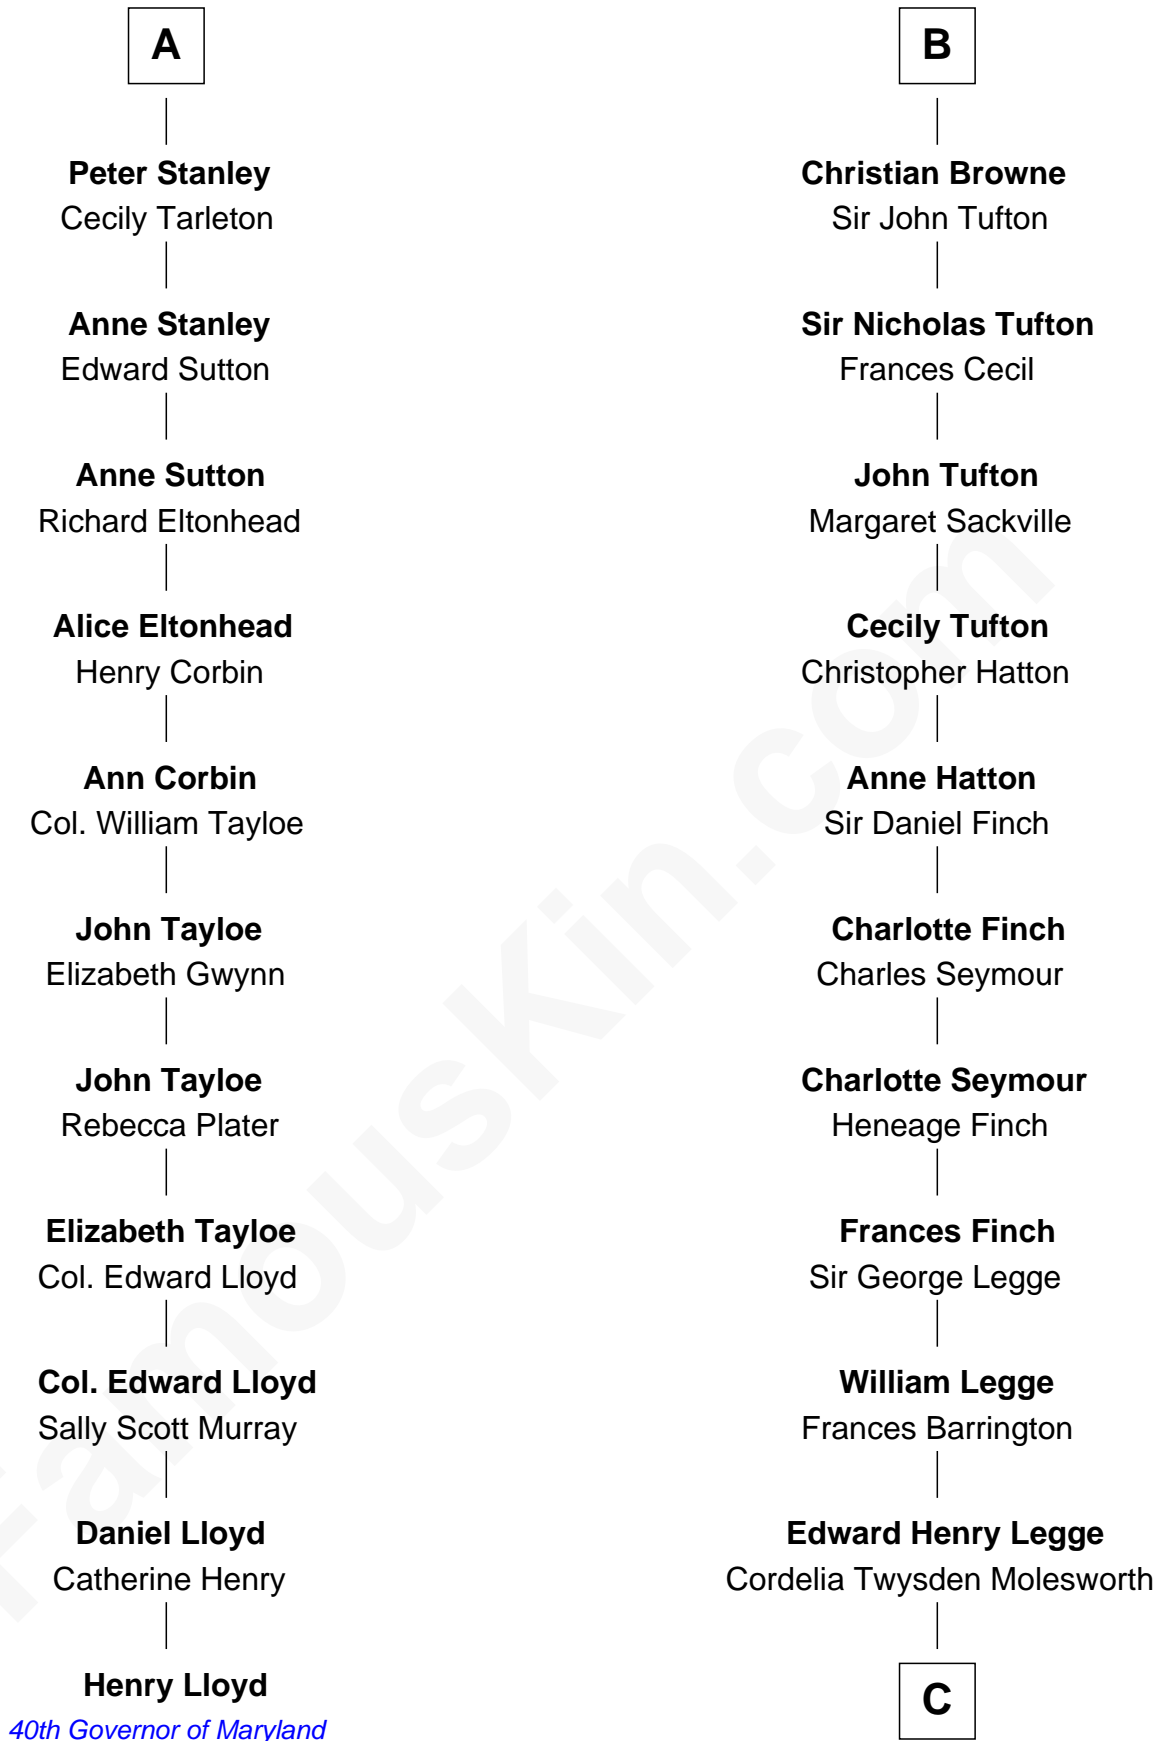

## Relationship Chart of

### Henry Lloyd

40th Governor of Maryland

17th cousin 3 times removed of

### Kit Harington

TV Actor - "Game of Thrones"

**C**

**Lois Marjorie Legge**  
Ernest Wriothesley Denny

**Lavender Cecilia Denny**  
John Charles Dundas Harington

**Sir David Richard Harington**  
Deborah Jane Catesby