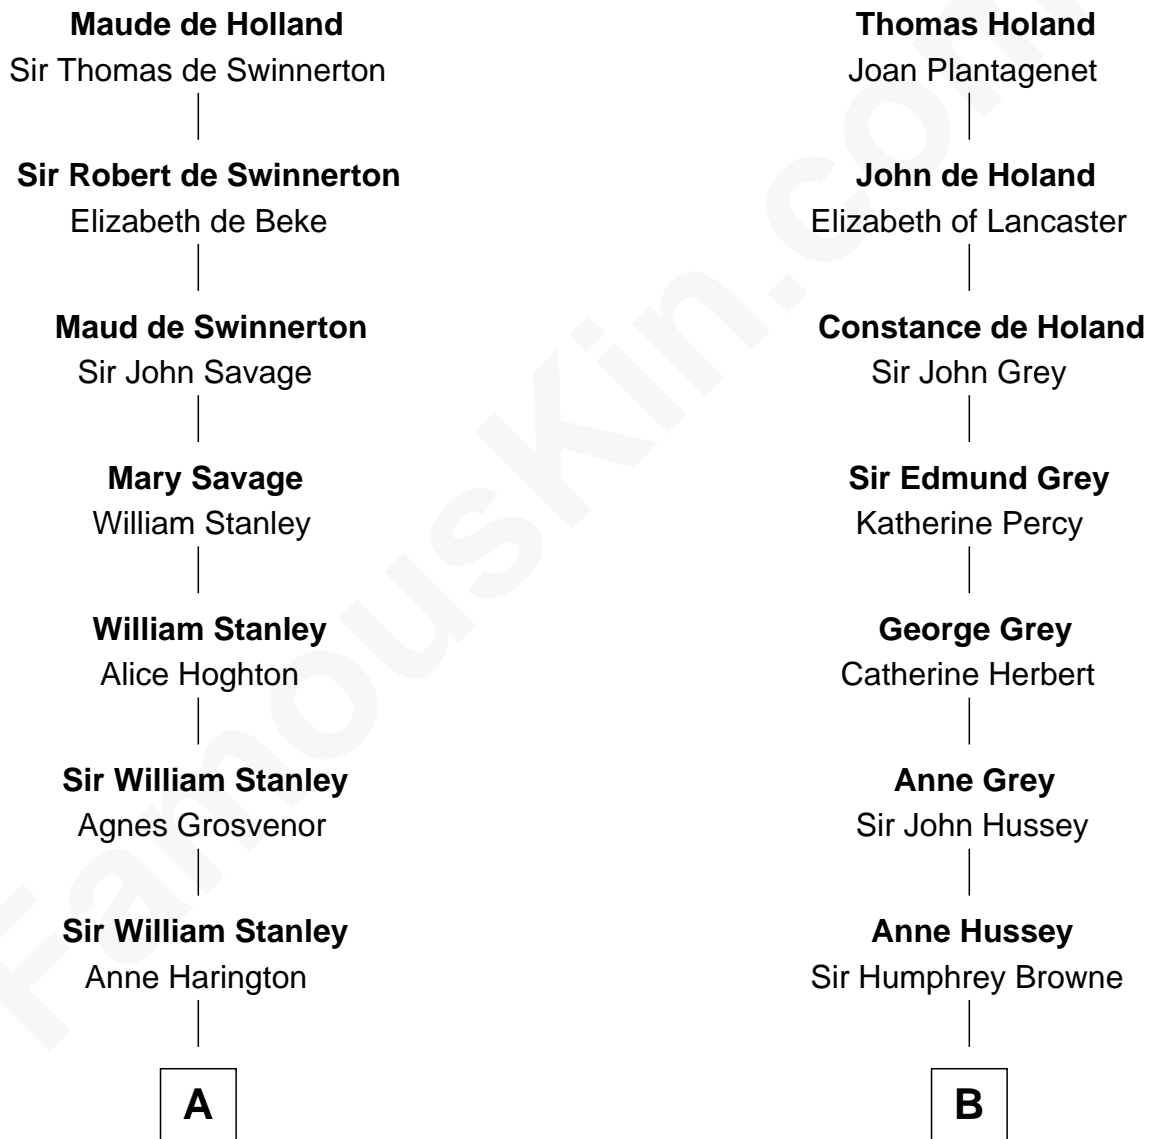

FamousKin.com

Relationship Chart of

Henry Lloyd

40th Governor of Maryland

17th cousin 3 times removed of

Kit Harington

TV Actor - "Game of Thrones"

Sir Robert de Holland

Maude la Zouche

C

Lois Marjorie Legge
Ernest Wriothesley Denny

Lavender Cecilia Denny
John Charles Dundas Harington

Sir David Richard Harington
Deborah Jane Catesby

Kit Harington

TV Actor - "Game of Thrones"