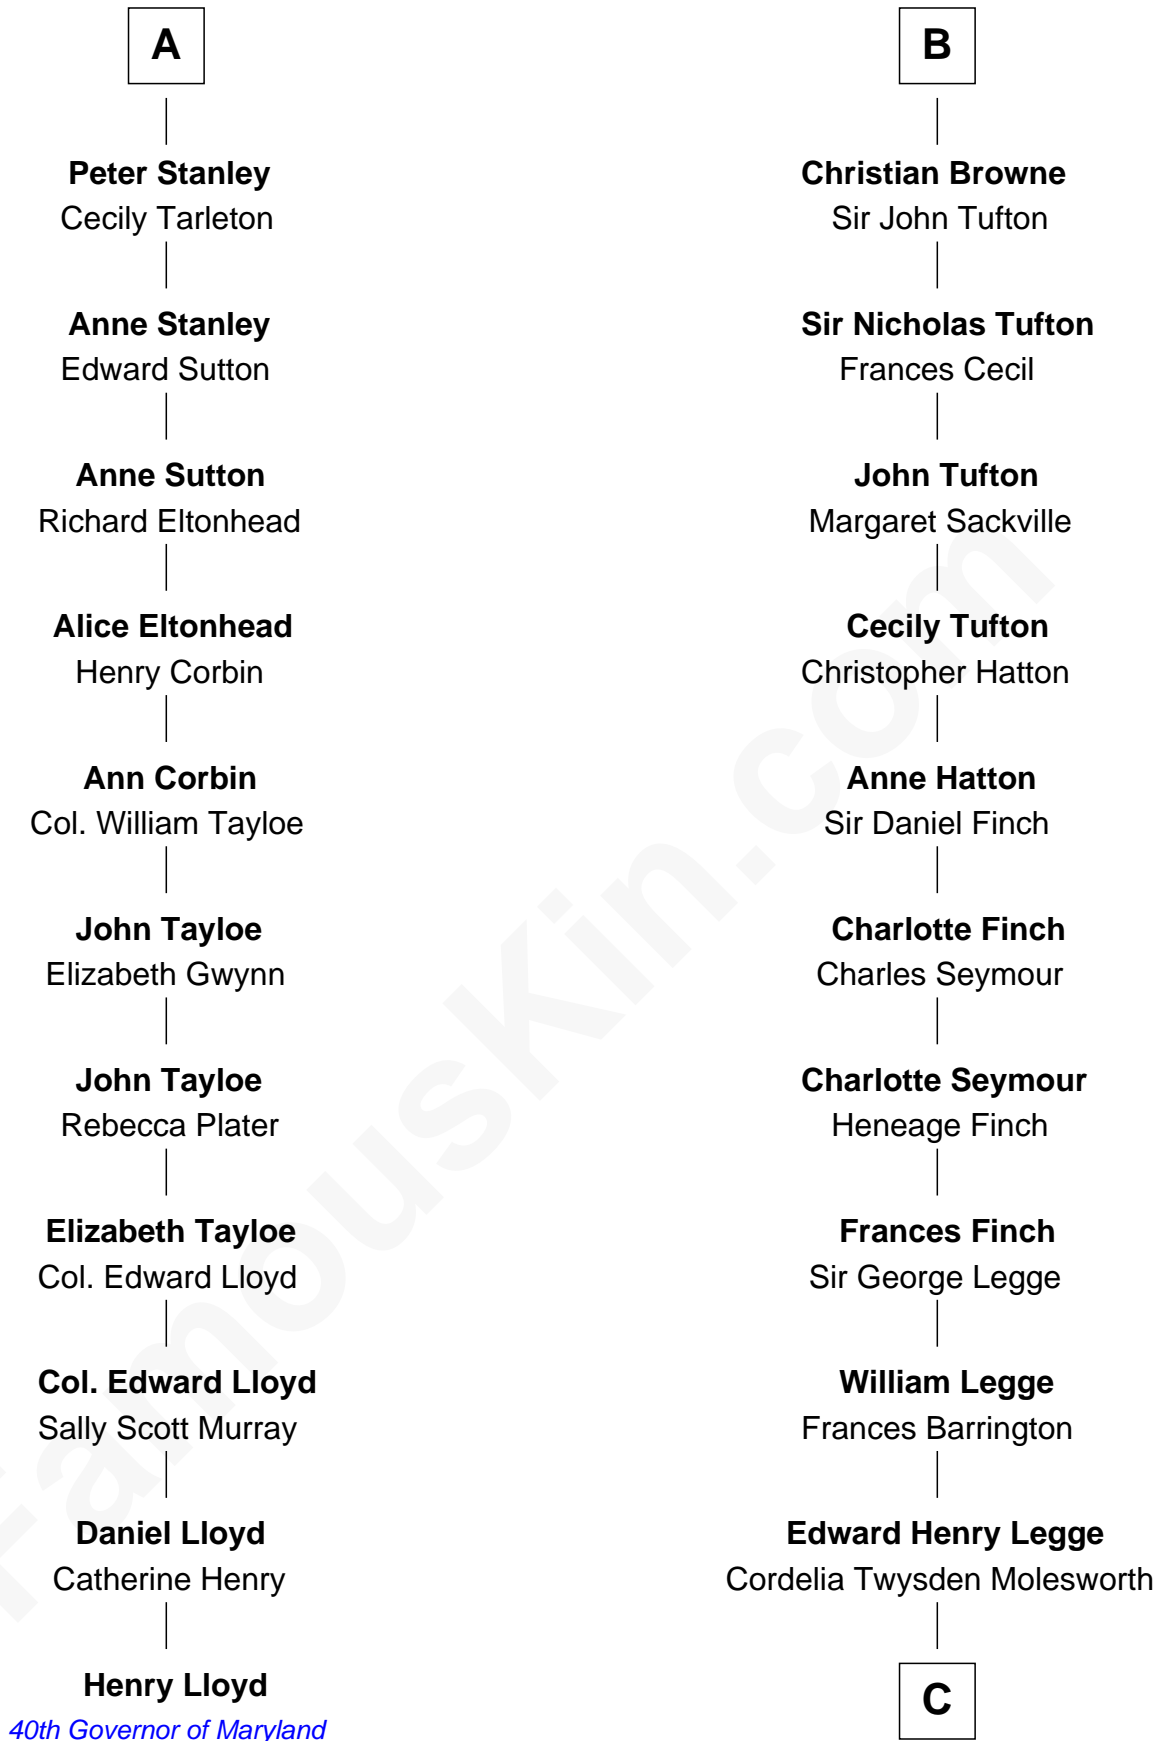

FamousKin.com

Relationship Chart of

Henry Lloyd

40th Governor of Maryland

17th cousin 3 times removed of

Kit Harington

TV Actor - "Game of Thrones"

Sir Robert de Holland

Maude la Zouche

C

Lois Marjorie Legge
Ernest Wriothesley Denny

Lavender Cecilia Denny
John Charles Dundas Harington

Sir David Richard Harington
Deborah Jane Catesby

Kit Harington

TV Actor - "Game of Thrones"