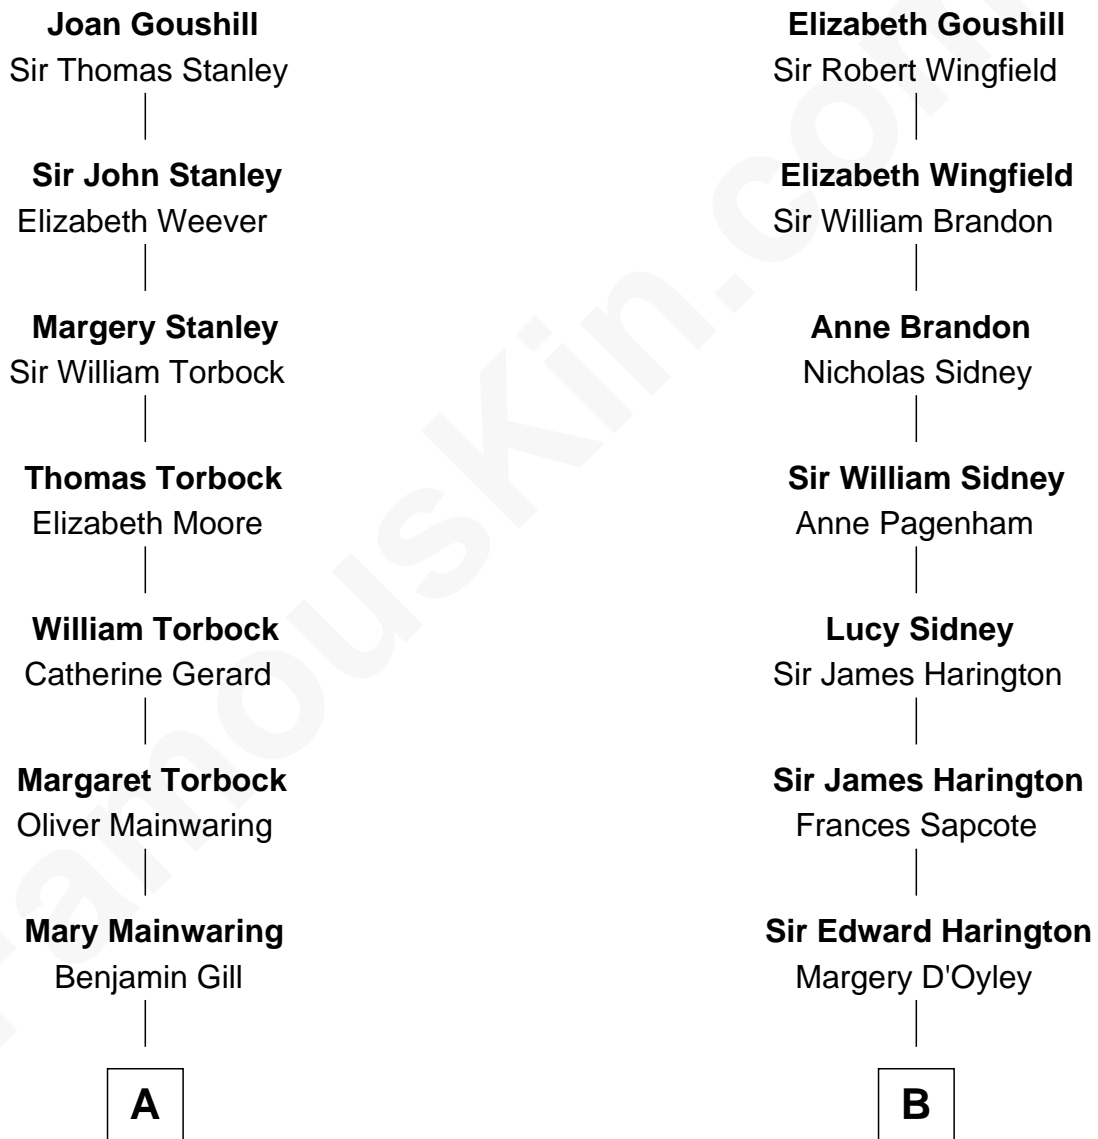

Sir Robert Goushill

Elizabeth Fitzalan